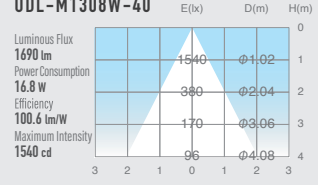

# 03 STANDARD DOWN LIGHT EASY BASE

SUMI  
Mini  
retrofit

SUMI  
S  
around  
18w

SUMI  
M  
around  
15w

SUMI  
MM  
around  
20w

SUMI  
L  
around  
27w

SUMI  
Mega  
around  
35w

## SPECIFICATIONS

Power consumption	16.8W	CRI	Ra ≥ 80
Weight	0.26-0.31kg	Kelvin	3000 <span style="color: yellow;">■</span> 3500 <span style="color: gray;">■</span> 4000 <span style="color: blue;">■</span>
Body Materials	Die-cast aluminum Powder coating painted	Reflector Materials	Polycarbonate

## OPTICAL DATA Ra ≥ 80