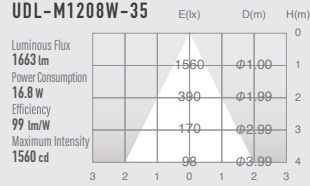

# 03 STANDARD DOWN LIGHT EASY BASE

SUMI  
Mini  
retrofit

SUMI  
S  
around  
18w

SUMI  
M  
around  
15w

SUMI  
MM  
around  
20w

SUMI  
L  
around  
27w

SUMI  
Mega  
around  
35w

## SPECIFICATIONS

Power consumption	16.8W	CRI	Ra ≥ 80
Weight	0.26-0.31kg	Kelvin	3000 <span style="color: yellow;">■</span> 3500 <span style="color: gray;">■</span> 4000 <span style="color: blue;">■</span>
Body Materials	Die-cast aluminum Powder coating painted	Reflector Materials	Polycarbonate

## OPTICAL DATA Ra ≥ 80