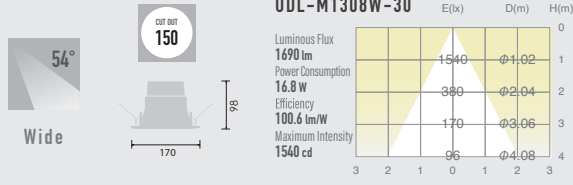

OPTICAL DATA Ra ≥ 80

POWER SUPPLY / DIMMER SWITCH

Suitable Power supply
for NonDimmable
ECIV037211S

Suitable Power supply
for Dimmable
ECIV037211JP-D

Recommended Dimmer Switch
WTDF 57626

OPTIONAL ACCESSORIES