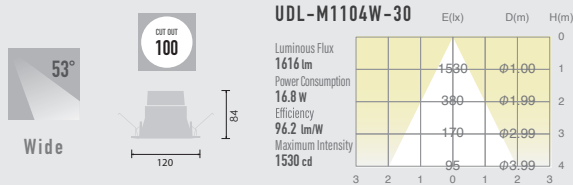

OPTICAL DATA Ra ≥ 80

POWER SUPPLY / DIMMER SWITCH

Suitable Power supply
for NonDimmable
ECIV037211S

Suitable Power supply
for Dimmable
ECIV037211JP-D

Recommended Dimmer Switch
WTDF 57626

OPTIONAL ACCESSORIES