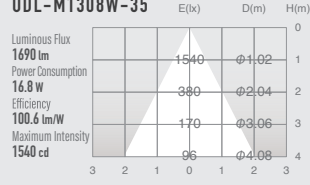

# 03 STANDARD DOWN LIGHT EASY BASE

SUMI  
Mini  
retrofit

SUMI  
S  
around  
18w

SUMI  
M  
around  
15w

SUMI  
MM  
around  
20w

SUMI  
L  
around  
27w

SUMI  
Mega  
around  
35w

## SPECIFICATIONS

Power consumption	16.8W	CRI	Ra ≥ 80
Weight	0.26-0.31kg	Kelvin	3000 <span style="color: yellow;">■</span> 3500 <span style="color: gray;">■</span> 4000 <span style="color: blue;">■</span>
Body Materials	Die-cast aluminum Powder coating painted	Reflector Materials	Polycarbonate

## OPTICAL DATA Ra ≥ 80