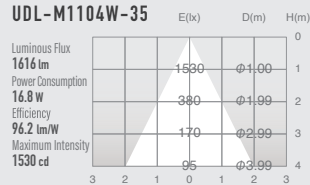

# 03 STANDARD DOWN LIGHT EASY BASE

SUMI  
Mini  
retrofit

SUMI  
S  
around  
18w

SUMI  
M  
around  
15w

SUMI  
MM  
around  
20w

SUMI  
L  
around  
27w

SUMI  
Mega  
around  
35w

## SPECIFICATIONS

Power consumption	16.8W	CRI	Ra ≥ 80
Weight	0.26-0.31kg	Kelvin	3000 <span style="color: yellow;">■</span> 3500 <span style="color: gray;">■</span> 4000 <span style="color: blue;">■</span>
Body Materials	Die-cast aluminum Powder coating painted	Reflector Materials	Polycarbonate

## OPTICAL DATA Ra ≥ 80