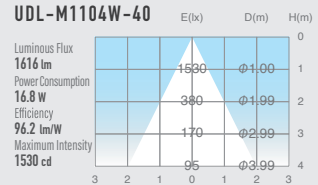

# 03 STANDARD DOWN LIGHT EASY BASE

SUMI  
Mini  
retrofit

SUMI  
S  
around  
18w

SUMI  
M  
around  
15w

SUMI  
MM  
around  
20w

SUMI  
L  
around  
27w

SUMI  
Mega  
around  
35w

## SPECIFICATIONS

Power consumption	16.8W	CRI	Ra ≥ 80
Weight	0.26-0.31kg	Kelvin	3000 <span style="color: yellow;">■</span> 3500 <span style="color: gray;">■</span> 4000 <span style="color: blue;">■</span>
Body Materials	Die-cast aluminum Powder coating painted	Reflector Materials	Polycarbonate

## OPTICAL DATA Ra ≥ 80