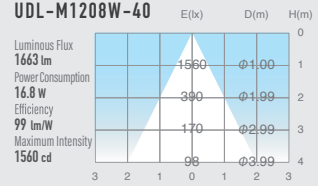

# 03 STANDARD DOWN LIGHT EASY BASE

SUMI  
Mini  
retrofit

SUMI  
S  
around  
18w

SUMI  
M  
around  
15w

SUMI  
MM  
around  
20w

SUMI  
L  
around  
27w

SUMI  
Mega  
around  
35w

## SPECIFICATIONS

Power consumption	16.8W	CRI	Ra ≥ 80
Weight	0.26-0.31kg	Kelvin	3000 <span style="color: yellow;">■</span> 3500 <span style="color: gray;">■</span> 4000 <span style="color: blue;">■</span>
Body Materials	Die-cast aluminum Powder coating painted	Reflector Materials	Polycarbonate

## OPTICAL DATA Ra ≥ 80