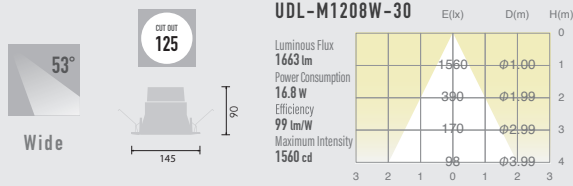

OPTICAL DATA Ra ≥ 80

POWER SUPPLY / DIMMER SWITCH

Suitable Power supply
for NonDimmable
ECIV037211S

Suitable Power supply
for Dimmable
ECIV037211JP-D

Recommended Dimmer Switch
WTDF 57626

OPTIONAL ACCESSORIES