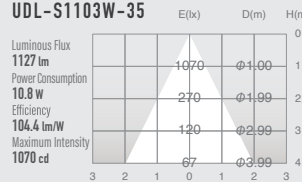

03 STANDARD DOWN LIGHT EASY BASE

SUMI
Mini
retrofit

SUMI
S
around
10w

SUMI
M
around
15w

SUMI
MM
around
20w

SUMI
L
around
27w

SUMI
Mega
around
35w

SPECIFICATIONS

Power consumption	10.8W	CRI	Ra ≥ 80
Weight	0.26-0.31kg		
Body Materials	Die-cast aluminum Powder coating painted	Kelvin	3000 ■ 3500 ■ 4000 ■
Reflector Materials	Polycarbonate		

OPTICAL DATA Ra ≥ 80

POWER SUPPLY / DIMMER SWITCH