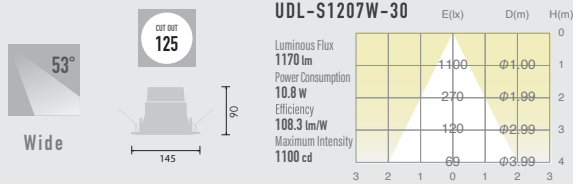

03 STANDARD DOWN LIGHT EASY BASE

SUMI
Mini
retrofit

SUMI
S
around
10w

SUMI
M
around
15w

SUMI
MM
around
20w

SUMI
L
around
27w

SUMI
Mega
around
35w

SPECIFICATIONS

Power consumption	10.8W	CRI	Ra ≥ 80
Weight	0.26-0.31kg		
Body Materials	Die-cast aluminum Powder coating painted	Kelvin	3000 ■ 3500 ■ 4000 ■
Reflector Materials	Polycarbonate		

OPTICAL DATA Ra ≥ 80

POWER SUPPLY / DIMMER SWITCH