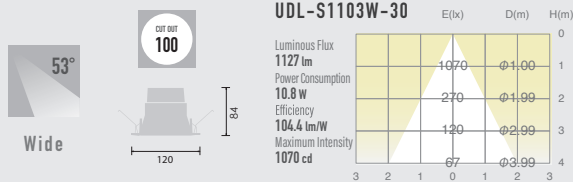

03 STANDARD DOWN LIGHT EASY BASE

SUMI
Mini
retrofit

SUMI
S
around
10w

SUMI
M
around
15w

SUMI
MM
around
20w

SUMI
L
around
27w

SUMI
Mega
around
35w

SPECIFICATIONS

Power consumption	10.8W	CRI	Ra ≥ 80
Weight	0.26-0.31kg		
Body Materials	Die-cast aluminum Powder coating painted	Kelvin	3000 ■ 3500 ■ 4000 ■
Reflector Materials	Polycarbonate		

OPTICAL DATA Ra ≥ 80

POWER SUPPLY / DIMMER SWITCH