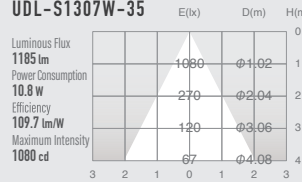

03 STANDARD DOWN LIGHT EASY BASE

SUMI
Mini
retrofit

SUMI
S
around
10w

SUMI
M
around
15w

SUMI
MM
around
20w

SUMI
L
around
27w

SUMI
Mega
around
35w

SPECIFICATIONS

Power consumption	10.8W	CRI	Ra ≥ 80
Weight	0.26-0.31kg		
Body Materials	Die-cast aluminum Powder coating painted	Kelvin	3000 ■ 3500 ■ 4000 ■
Reflector Materials	Polycarbonate		

OPTICAL DATA Ra ≥ 80

POWER SUPPLY / DIMMER SWITCH