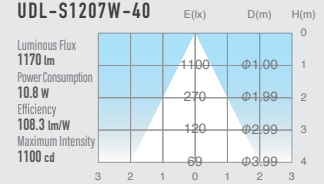

03 STANDARD DOWN LIGHT EASY BASE

SUMI
Mini
retrofit

SUMI
S
around
10w

SUMI
M
around
15w

SUMI
MM
around
20w

SUMI
L
around
27w

SUMI
Mega
around
35w

SPECIFICATIONS

Power consumption	10.8W	CRI	Ra ≥ 80
Weight	0.26-0.31kg		
Body Materials	Die-cast aluminum Powder coating painted	Kelvin	3000 ■ 3500 ■ 4000 ■
Reflector Materials	Polycarbonate		

OPTICAL DATA Ra ≥ 80

POWER SUPPLY / DIMMER SWITCH