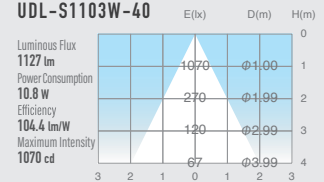

03 STANDARD DOWN LIGHT EASY BASE

SUMI
Mini
retrofit

SUMI
S
around
10w

SUMI
M
around
15w

SUMI
MM
around
20w

SUMI
L
around
27w

SUMI
Mega
around
35w

SPECIFICATIONS

Power consumption	10.8W	CRI	Ra ≥ 80
Weight	0.26-0.31kg		
Body Materials	Die-cast aluminum Powder coating painted	Kelvin	3000 ■ 3500 ■ 4000 ■
Reflector Materials	Polycarbonate		

OPTICAL DATA Ra ≥ 80

POWER SUPPLY / DIMMER SWITCH