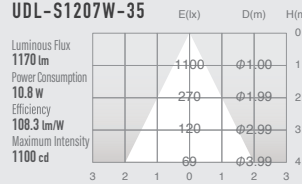

03 STANDARD DOWN LIGHT EASY BASE

SUMI
Mini
retrofit

SUMI
S
around
10w

SUMI
M
around
15w

SUMI
MM
around
20w

SUMI
L
around
27w

SUMI
Mega
around
35w

SPECIFICATIONS

Power consumption	10.8W	CRI	Ra ≥ 80
Weight	0.26-0.31kg		
Body Materials	Die-cast aluminum Powder coating painted	Kelvin	3000 ■ 3500 ■ 4000 ■
Reflector Materials	Polycarbonate		

OPTICAL DATA Ra ≥ 80

POWER SUPPLY / DIMMER SWITCH