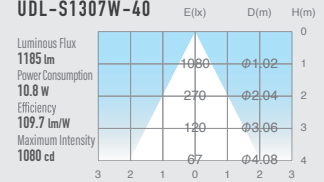

03 STANDARD DOWN LIGHT EASY BASE

SUMI
Mini
retrofit

SUMI
S
around
10w

SUMI
M
around
15w

SUMI
MM
around
20w

SUMI
L
around
27w

SUMI
Mega
around
35w

SPECIFICATIONS

Power consumption	10.8W	CRI	Ra ≥ 80
Weight	0.26-0.31kg		
Body Materials	Die-cast aluminum Powder coating painted	Kelvin	3000 ■ 3500 ■ 4000 ■
Reflector Materials	Polycarbonate		

OPTICAL DATA Ra ≥ 80

POWER SUPPLY / DIMMER SWITCH