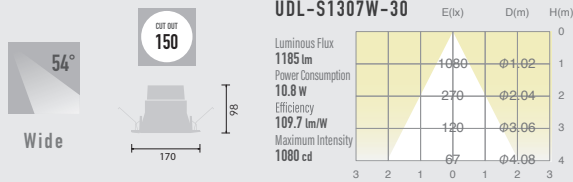

03 STANDARD DOWN LIGHT EASY BASE

SUMI
Mini
retrofit

SUMI
S
around
10w

SUMI
M
around
15w

SUMI
MM
around
20w

SUMI
L
around
27w

SUMI
Mega
around
35w

SPECIFICATIONS

Power consumption	10.8W	CRI	Ra ≥ 80
Weight	0.26-0.31kg		
Body Materials	Die-cast aluminum Powder coating painted	Kelvin	3000 ■ 3500 ■ 4000 ■
Reflector Materials	Polycarbonate		

OPTICAL DATA Ra ≥ 80

POWER SUPPLY / DIMMER SWITCH