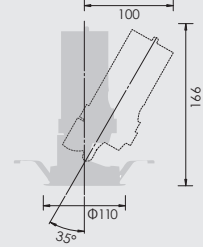

02 GLARELESS DOWN LIGHT ADJUSTABLE

SUMI
Mini
retrofit

SUMI
S
around
10w

SUMI
M
around
15w

SUMI
MM
around
20w

SUMI
L
around
27w

SUMI
Mega
around
35w

SPECIFICATIONS

Power consumption	19.8W	CRI	Ra ≥ 80 Ra ≥ 90 Ra ≥ 97
Weight	0.69kg	Kelvin	2700 ■ 3000 ■
Body Materials	Die-cast aluminum Powder coating painted		
Reflector Materials	Polycarbonate		

OPTICAL DATA Ra ≥ 90