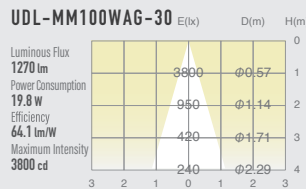

02 GLARELESS DOWN LIGHT ADJUSTABLE

SUMI
Mini
retrofit

SUMI
S
around
10w

SUMI
M
around
15w

SUMI
MM
around
20w

SUMI
L
around
27w

SUMI
Mega
around
35w

SPECIFICATIONS

Power consumption	19.8W	CRI	Ra ≥ 80 Ra ≥ 90 Ra ≥ 97
Weight	0.69kg	Kelvin	2700 ■ 3000 ■
Body Materials	Die-cast aluminum Powder coating painted		
Reflector Materials	Polycarbonate		

OPTICAL DATA Ra ≥ 90