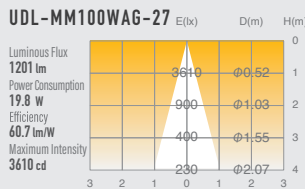

02 GLARELESS DOWN LIGHT ADJUSTABLE

SUMI
Mini
retrofit

SUMI
S
around
10w

SUMI
M
around
15w

SUMI
MM
around
20w

SUMI
L
around
27w

SUMI
Mega
around
35w

SPECIFICATIONS

Power consumption	19.8W	CRI	Ra ≥ 80 Ra ≥ 90 Ra ≥ 97
Weight	0.69kg	Kelvin	2700 ■ 3000 ■
Body Materials	Die-cast aluminum Powder coating painted		
Reflector Materials	Polycarbonate		

OPTICAL DATA Ra ≥ 90