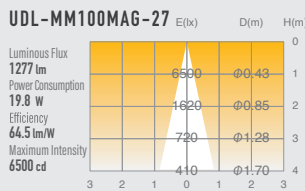

02 GLARELESS DOWN LIGHT ADJUSTABLE

SUMI
Mini
retrofit

SUMI
S
around
10w

SUMI
M
around
15w

SUMI
MM
around
20w

SUMI
L
around
27w

SUMI
Mega
around
35w

SPECIFICATIONS

Power consumption	19.8W	CRI	Ra ≥ 80 Ra ≥ 90 Ra ≥ 97
Weight	0.69kg	Kelvin	2700 ■ 3000 ■
Body Materials	Die-cast aluminum Powder coating painted		
Reflector Materials	Polycarbonate		

OPTICAL DATA Ra ≥ 90