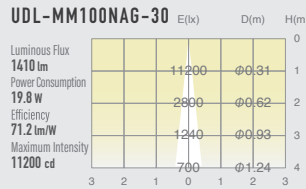

02 GLARELESS DOWN LIGHT ADJUSTABLE

SUMI
Mini
retrofit

SUMI
S
around
10w

SUMI
M
around
15w

SUMI
MM
around
20w

SUMI
L
around
27w

SUMI
Mega
around
35w

SPECIFICATIONS

Power consumption	19.8W	CRI	Ra ≥ 80 Ra ≥ 90 Ra ≥ 97
Weight	0.69kg	Kelvin	2700 ■ 3000 ■
Body Materials	Die-cast aluminum Powder coating painted		
Reflector Materials	Polycarbonate		

OPTICAL DATA Ra ≥ 90