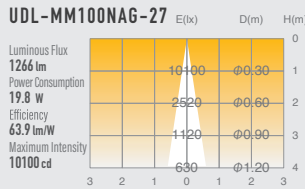

02 GLARELESS DOWN LIGHT ADJUSTABLE

SUMI
Mini
retrofit

SUMI
S
around
10w

SUMI
M
around
15w

SUMI
MM
around
20w

SUMI
L
around
27w

SUMI
Mega
around
35w

SPECIFICATIONS

Power consumption	19.8W	CRI	Ra ≥ 80 Ra ≥ 90 Ra ≥ 97
Weight	0.69kg	Kelvin	2700 ■ 3000 ■
Body Materials	Die-cast aluminum Powder coating painted		
Reflector Materials	Polycarbonate		

OPTICAL DATA Ra ≥ 90