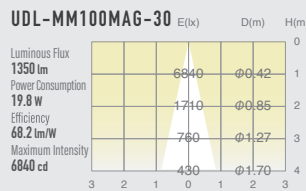

02 GLARELESS DOWN LIGHT ADJUSTABLE

SUMI
Mini
retrofit

SUMI
S
around
10w

SUMI
M
around
15w

SUMI
MM
around
20w

SUMI
L
around
27w

SUMI
Mega
around
35w

SPECIFICATIONS

Power consumption	19.8W	CRI	Ra ≥ 80 Ra ≥ 90 Ra ≥ 97
Weight	0.69kg	Kelvin	2700 ■ 3000 ■
Body Materials	Die-cast aluminum Powder coating painted		
Reflector Materials	Polycarbonate		

OPTICAL DATA Ra ≥ 90