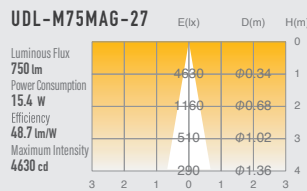

02 GLARELESS DOWN LIGHT ADJUSTABLE

SUMI
Mini
retrofit

SUMI
S
around
10w

SUMI
M
around
15w

SUMI
MM
around
20w

SUMI
L
around
27w

SUMI
Mega
around
35w

SPECIFICATIONS

Power consumption	14.3W / 15.4W	CRI	Ra ≥ 80 Ra ≥ 90 Ra ≥ 97
Weight	0.3kg	Kelvin	2700 ■ 3000 ■
Body Materials	Die-cast aluminum Powder coating painted		
Reflector Materials	Polycarbonate		

OPTICAL DATA Ra ≥ 90