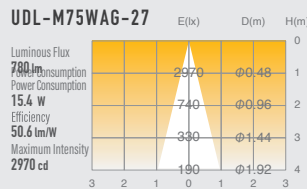

02 GLARELESS DOWN LIGHT ADJUSTABLE

SUMI
Mini
retrofit

SUMI
S
around
10w

SUMI
M
around
15w

SUMI
MM
around
20w

SUMI
L
around
27w

SUMI
Mega
around
35w

SPECIFICATIONS

Power consumption	14.3W / 15.4W	CRI	Ra ≥ 80 Ra ≥ 90 Ra ≥ 97
Weight	0.3kg	Kelvin	2700 ■ 3000 ■
Body Materials	Die-cast aluminum Powder coating painted		
Reflector Materials	Polycarbonate		

OPTICAL DATA Ra ≥ 90