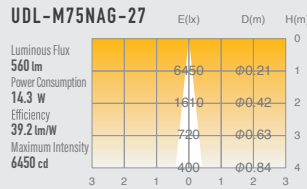

02 GLARELESS DOWN LIGHT ADJUSTABLE

SUMI
Mini
retrofit

SUMI
S
around
10w

SUMI
M
around
15w

SUMI
MM
around
20w

SUMI
L
around
27w

SUMI
Mega
around
35w

SPECIFICATIONS

Power consumption	14.3W / 15.4W	CRI	Ra ≥ 80 Ra ≥ 90 Ra ≥ 97
Weight	0.3kg	Kelvin	2700 ■ 3000 ■
Body Materials	Die-cast aluminum Powder coating painted		
Reflector Materials	Polycarbonate		

OPTICAL DATA Ra ≥ 90