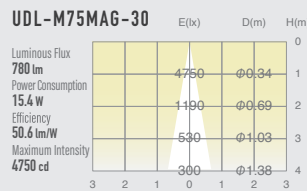

02 GLARELESS DOWN LIGHT ADJUSTABLE

SUMI
Mini
retrofit

SUMI
S
around
10w

SUMI
M
around
15w

SUMI
MM
around
20w

SUMI
L
around
27w

SUMI
Mega
around
35w

SPECIFICATIONS

Power consumption	14.3W / 15.4W	CRI	Ra ≥ 80 Ra ≥ 90 Ra ≥ 97
Weight	0.3kg	Kelvin	2700 ■ 3000 ■
Body Materials	Die-cast aluminum Powder coating painted		
Reflector Materials	Polycarbonate		

OPTICAL DATA Ra ≥ 90