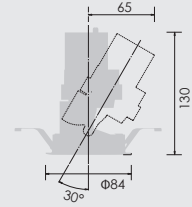

02 GLARELESS DOWN LIGHT ADJUSTABLE

SUMI
Mini
retrofit

SUMI
S
around
10w

SUMI
M
around
15w

SUMI
MM
around
20w

SUMI
L
around
27w

SUMI
Mega
around
35w

SPECIFICATIONS

Power consumption	14.3W / 15.4W	CRI	Ra ≥ 80 Ra ≥ 90 Ra ≥ 97
Weight	0.3kg	Kelvin	2700 ■ 3000 ■
Body Materials	Die-cast aluminum Powder coating painted		
Reflector Materials	Polycarbonate		

OPTICAL DATA Ra ≥ 90