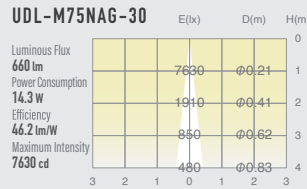

02 GLARELESS DOWN LIGHT ADJUSTABLE

SUMI
Mini
retrofit

SUMI
S
around
10w

SUMI
M
around
15w

SUMI
MM
around
20w

SUMI
L
around
27w

SUMI
Mega
around
35w

SPECIFICATIONS

Power consumption	14.3W / 15.4W	CRI	Ra ≥ 80 Ra ≥ 90 Ra ≥ 97
Weight	0.3kg	Kelvin	2700 ■ 3000 ■
Body Materials	Die-cast aluminum Powder coating painted		
Reflector Materials	Polycarbonate		

OPTICAL DATA Ra ≥ 90