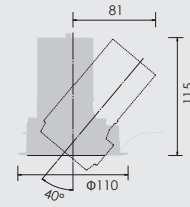

03 STANDARD DOWN LIGHT ADJUSTABLE

SPECIFICATIONS

Power consumption	27.6W	CRI	Ra ≥ 80 Ra ≥ 90
Weight	0.71kg	Kelvin	3000 ■ 3500 ■ 4000 ■
Body Materials	Die-cast aluminum Aluminum extrusion Powder coating painted		
Reflector Materials	Polycarbonate		