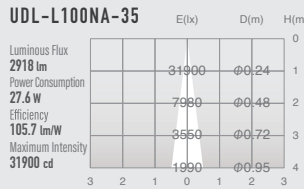

03 STANDARD DOWN LIGHT ADJUSTABLE

SPECIFICATIONS

Power consumption	27.6W	CRI	Ra ≥ 80 Ra ≥ 90
Weight	0.71kg	Kelvin	3000 ■ 3500 ■ 4000 ■
Body Materials	Die-cast aluminum Aluminum extrusion Powder coating painted		
Reflector Materials	Polycarbonate		

OPTICAL DATA Ra ≥ 80

POWER SUPPLY / DIMMER SWITCH

Suitable Power supply for NonDimmable
ECIV065311P

Suitable Power supply for Dimmable
ECIV065311P-D

Recommended Dimmer Switch
WTFD 57626

OPTIONAL ACCESSORIES

Honeycomb Louver
HL-60