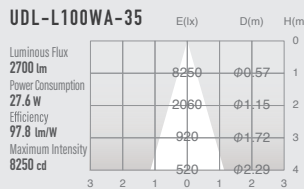

03 STANDARD DOWN LIGHT ADJUSTABLE

SPECIFICATIONS

Power consumption	27.6W	CRI	Ra ≥ 80 Ra ≥ 90
Weight	0.71kg	Kelvin	3000 ■ 3500 ■ 4000 ■
Body Materials	Die-cast aluminum Aluminum extrusion Powder coating painted		
Reflector Materials	Polycarbonate		

OPTICAL DATA Ra ≥ 80

POWER SUPPLY / DIMMER SWITCH

Suitable Power supply for NonDimmable
ECIV065311P

Suitable Power supply for Dimmable
ECIV065311P-D

Recommended Dimmer Switch
WTFD 57626

OPTIONAL ACCESSORIES

Honeycomb Louver
HL-60