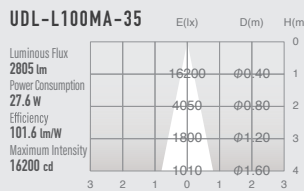

03 STANDARD DOWN LIGHT ADJUSTABLE

SPECIFICATIONS

Power consumption	27.6W	CRI	Ra ≥ 80 Ra ≥ 90
Weight	0.71kg	Kelvin	3000 ■ 3500 ■ 4000 ■
Body Materials	Die-cast aluminum Aluminum extrusion Powder coating painted		
Reflector Materials	Polycarbonate		

OPTICAL DATA Ra ≥ 80

POWER SUPPLY / DIMMER SWITCH

Suitable Power supply for NonDimmable
ECIV065311P

Suitable Power supply for Dimmable
ECIV065311P-D

Recommended Dimmer Switch
WTFD 57626

OPTIONAL ACCESSORIES

Honeycomb Louver
HL-60