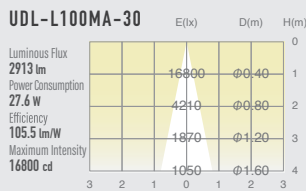

03 STANDARD DOWN LIGHT ADJUSTABLE

SPECIFICATIONS

Power consumption	27.6W	CRI	Ra ≥ 80 Ra ≥ 90
Weight	0.71kg	Kelvin	3000 ■ 3500 ■ 4000 ■
Body Materials	Die-cast aluminum Aluminum extrusion Powder coating painted		
Reflector Materials	Polycarbonate		

OPTICAL DATA Ra ≥ 80

POWER SUPPLY / DIMMER SWITCH

Suitable Power supply for NonDimmable
ECIV065311P

Suitable Power supply for Dimmable
ECIV065311P-D

Recommended Dimmer Switch
WTFD 57626

OPTIONAL ACCESSORIES

Honeycomb Louver
HL-60