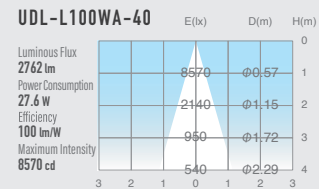

03 STANDARD DOWN LIGHT ADJUSTABLE

SPECIFICATIONS

Power consumption	27.6W	CRI	Ra ≥ 80 Ra ≥ 90
Weight	0.71kg	Kelvin	3000 ■ 3500 ■ 4000 ■
Body Materials	Die-cast aluminum Aluminum extrusion Powder coating painted		
Reflector Materials	Polycarbonate		

OPTICAL DATA Ra ≥ 80

POWER SUPPLY / DIMMER SWITCH

Suitable Power supply for NonDimmable
ECIV065311P

Suitable Power supply for Dimmable
ECIV065311P-D

Recommended Dimmer Switch
WTFD 57626

OPTIONAL ACCESSORIES

Honeycomb Louver
HL-60