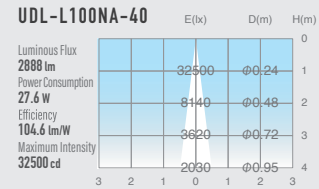

03 STANDARD DOWN LIGHT ADJUSTABLE

SPECIFICATIONS

Power consumption	27.6W	CRI	Ra ≥ 80 Ra ≥ 90
Weight	0.71kg	Kelvin	3000 ■ 3500 ■ 4000 ■
Body Materials	Die-cast aluminum Aluminum extrusion Powder coating painted		
Reflector Materials	Polycarbonate		

OPTICAL DATA Ra ≥ 80

POWER SUPPLY / DIMMER SWITCH

Suitable Power supply for NonDimmable
ECIV065311P

Suitable Power supply for Dimmable
ECIV065311P-D

Recommended Dimmer Switch
WTFD 57626

OPTIONAL ACCESSORIES

Honeycomb Louver
HL-60