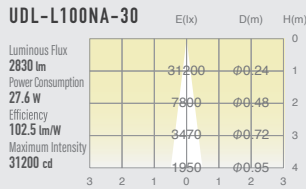

03 STANDARD DOWN LIGHT ADJUSTABLE

SPECIFICATIONS

Power consumption	27.6W	CRI	Ra ≥ 80 Ra ≥ 90
Weight	0.71kg	Kelvin	3000 ■ 3500 ■ 4000 ■
Body Materials	Die-cast aluminum Aluminum extrusion Powder coating painted		
Reflector Materials	Polycarbonate		

OPTICAL DATA Ra ≥ 80

POWER SUPPLY / DIMMER SWITCH

Suitable Power supply for NonDimmable
ECIV065311P

Suitable Power supply for Dimmable
ECIV065311P-D

Recommended Dimmer Switch
WTFD 57626

OPTIONAL ACCESSORIES

Honeycomb Louver
HL-60