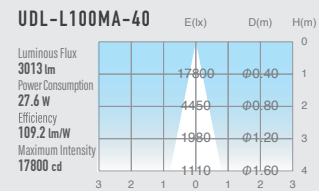

03 STANDARD DOWN LIGHT ADJUSTABLE

SPECIFICATIONS

Power consumption	27.6W	CRI	Ra ≥ 80 Ra ≥ 90
Weight	0.71kg	Kelvin	3000 ■ 3500 ■ 4000 ■
Body Materials	Die-cast aluminum Aluminum extrusion Powder coating painted		
Reflector Materials	Polycarbonate		

OPTICAL DATA Ra ≥ 80

POWER SUPPLY / DIMMER SWITCH

Suitable Power supply for NonDimmable
ECIV065311P

Suitable Power supply for Dimmable
ECIV065311P-D

Recommended Dimmer Switch
WTFD 57626

OPTIONAL ACCESSORIES

Honeycomb Louver
HL-60