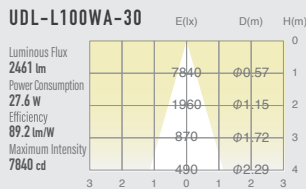

03 STANDARD DOWN LIGHT ADJUSTABLE

SPECIFICATIONS

Power consumption	27.6W	CRI	Ra ≥ 80 Ra ≥ 90
Weight	0.71kg	Kelvin	3000 ■ 3500 ■ 4000 ■
Body Materials	Die-cast aluminum Aluminum extrusion Powder coating painted		
Reflector Materials	Polycarbonate		

OPTICAL DATA Ra ≥ 80

POWER SUPPLY / DIMMER SWITCH

Suitable Power supply for NonDimmable
ECIV065311P

Suitable Power supply for Dimmable
ECIV065311P-D

Recommended Dimmer Switch
WTFD 57626

OPTIONAL ACCESSORIES

Honeycomb Louver
HL-60