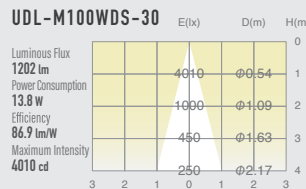

03 STANDARD DOWN LIGHT DOWN SPOT

SPECIFICATIONS

Power consumption	13.8W	CRI	Ra ≥ 80 Ra ≥ 90
Weight	0.58kg		
Body Materials	Die-cast aluminum Aluminum extrusion Powder coating painted	Kelvin	2700 ■ 3000 ■ 3500 ■
Reflector Materials	Polycarbonate		

OPTICAL DATA Ra ≥ 90

POWER SUPPLY / DIMMER SWITCH

Suitable Power supply for NonDimmable
ECIV037211S

Suitable Power supply for Dimmable
ECIV037211JP-D

Recommended Dimmer Switch
WTFD 57626

OPTIONAL ACCESSORIES

Honeycomb Louver
HL-54

SUMI Mini retrofit
SUMI S around 10w
SUMI M around 15w
SUMI MM around 20w
SUMI L around 27w

SUMI Mega around 35w