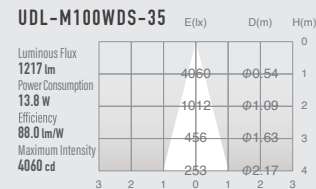

03 STANDARD DOWN LIGHT DOWN SPOT

SPECIFICATIONS

Power consumption	13.8W	CRI	Ra ≥ 80 Ra ≥ 90
Weight	0.58kg		
Body Materials	Die-cast aluminum Aluminum extrusion Powder coating painted	Kelvin	2700 ■ 3000 ■ 3500 ■
Reflector Materials	Polycarbonate		

OPTICAL DATA Ra ≥ 90

POWER SUPPLY / DIMMER SWITCH

Suitable Power supply for NonDimmable
ECIV037211S

Suitable Power supply for Dimmable
ECIV037211JP-D

Recommended Dimmer Switch
WTFD 57626

OPTIONAL ACCESSORIES

Honeycomb Louver
HL-54

SUMI Mini retrofit
SUMI S around 10w
SUMI M around 15w
SUMI MM around 20w
SUMI L around 27w

SUMI Mega around 35w