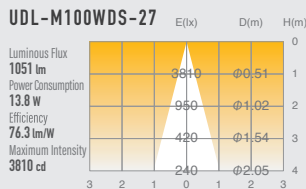

03 STANDARD DOWN LIGHT DOWN SPOT

SPECIFICATIONS

Power consumption	13.8W	CRI	Ra ≥ 80 Ra ≥ 90
Weight	0.58kg		
Body Materials	Die-cast aluminum Aluminum extrusion Powder coating painted	Kelvin	2700 ■ 3000 ■ 3500 ■
Reflector Materials	Polycarbonate		

OPTICAL DATA Ra ≥ 90

POWER SUPPLY / DIMMER SWITCH

Suitable Power supply for NonDimmable
ECIV037211S

Suitable Power supply for Dimmable
ECIV037211JP-D

Recommended Dimmer Switch
WTFD 57626

OPTIONAL ACCESSORIES

Honeycomb Louver
HL-54

SUMI Mini retrofit
SUMI S around 10w
SUMI M around 15w
SUMI MM around 20w
SUMI L around 27w

SUMI Mega around 35w