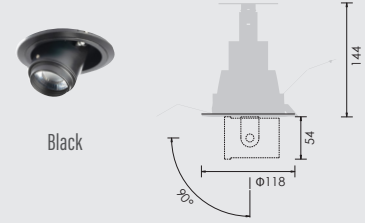

03 STANDARD DOWN LIGHT DOWN SPOT

SPECIFICATIONS

| | | | |
|---------------------|---|--------|--|
| Power consumption | 13.8W | CRI | Ra ≥ 80 Ra ≥ 90 |
| Weight | 0.58kg | | |
| Body Materials | Die-cast aluminum Aluminum extrusion Powder coating painted | Kelvin | 2700 ■ 3000 ■ 3500 ■ |
| Reflector Materials | Polycarbonate | | |