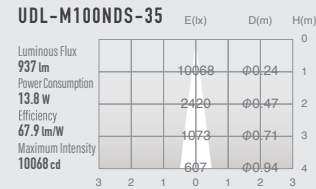

03 STANDARD DOWN LIGHT DOWN SPOT

SPECIFICATIONS

Power consumption	13.8W	CRI	Ra ≥ 80 Ra ≥ 90
Weight	0.58kg		
Body Materials	Die-cast aluminum Aluminum extrusion Powder coating painted	Kelvin	2700 ■ 3000 ■ 3500 ■
Reflector Materials	Polycarbonate		

OPTICAL DATA Ra ≥ 90

POWER SUPPLY / DIMMER SWITCH

Suitable Power supply for NonDimmable
ECIV037211S

Suitable Power supply for Dimmable
ECIV037211JP-D

Recommended Dimmer Switch
WTFD 57626

OPTIONAL ACCESSORIES

Honeycomb Louver
HL-54

SUMI Mini retrofit
SUMI S around 10w
SUMI M around 15w
SUMI MM around 20w
SUMI L around 27w

SUMI Mega around 35w