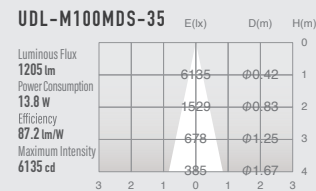

03 STANDARD DOWN LIGHT DOWN SPOT

SPECIFICATIONS

Power consumption	13.8W	CRI	Ra ≥ 80 Ra ≥ 90
Weight	0.58kg		
Body Materials	Die-cast aluminum Aluminum extrusion Powder coating painted	Kelvin	2700 ■ 3000 ■ 3500 ■
Reflector Materials	Polycarbonate		

OPTICAL DATA Ra ≥ 90

POWER SUPPLY / DIMMER SWITCH

Suitable Power supply for NonDimmable
ECIV037211S

Suitable Power supply for Dimmable
ECIV037211JP-D

Recommended Dimmer Switch
WTFD 57626

OPTIONAL ACCESSORIES

Honeycomb Louver
HL-54

SUMI Mini retrofit
SUMI S around 10w
SUMI M around 15w
SUMI MM around 20w
SUMI L around 27w

SUMI Mega around 35w