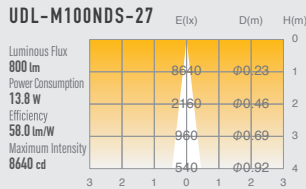

03 STANDARD DOWN LIGHT DOWN SPOT

SPECIFICATIONS

Power consumption	13.8W	CRI	Ra ≥ 80 Ra ≥ 90
Weight	0.58kg		
Body Materials	Die-cast aluminum Aluminum extrusion Powder coating painted	Kelvin	2700 ■ 3000 ■ 3500 ■
Reflector Materials	Polycarbonate		

OPTICAL DATA Ra ≥ 90

POWER SUPPLY / DIMMER SWITCH

Suitable Power supply for NonDimmable
ECIV037211S

Suitable Power supply for Dimmable
ECIV037211JP-D

Recommended Dimmer Switch
WTFD 57626

OPTIONAL ACCESSORIES

Honeycomb Louver
HL-54

SUMI Mini retrofit
SUMI S around 10w
SUMI M around 15w
SUMI MM around 20w
SUMI L around 27w

SUMI Mega around 35w