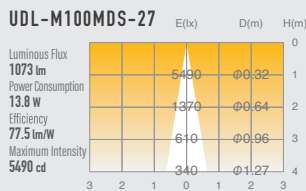

03 STANDARD DOWN LIGHT DOWN SPOT

SPECIFICATIONS

Power consumption	13.8W	CRI	Ra ≥ 80 Ra ≥ 90
Weight	0.58kg		
Body Materials	Die-cast aluminum Aluminum extrusion Powder coating painted	Kelvin	2700 ■ 3000 ■ 3500 ■
Reflector Materials	Polycarbonate		

OPTICAL DATA Ra ≥ 90

POWER SUPPLY / DIMMER SWITCH

Suitable Power supply for NonDimmable
ECIV037211S

Suitable Power supply for Dimmable
ECIV037211JP-D

Recommended Dimmer Switch
WTFD 57626

OPTIONAL ACCESSORIES

Honeycomb Louver
HL-54

SUMI Mini retrofit
SUMI S around 10w
SUMI M around 15w
SUMI MM around 20w
SUMI L around 27w

SUMI Mega around 35w