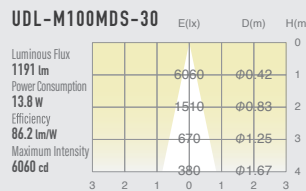

03 STANDARD DOWN LIGHT DOWN SPOT

SPECIFICATIONS

Power consumption	13.8W	CRI	Ra ≥ 80 Ra ≥ 90
Weight	0.58kg		
Body Materials	Die-cast aluminum Aluminum extrusion Powder coating painted	Kelvin	2700 ■ 3000 ■ 3500 ■
Reflector Materials	Polycarbonate		

OPTICAL DATA Ra ≥ 90

POWER SUPPLY / DIMMER SWITCH

Suitable Power supply for NonDimmable
ECIV037211S

Suitable Power supply for Dimmable
ECIV037211JP-D

Recommended Dimmer Switch
WTFD 57626

OPTIONAL ACCESSORIES

Honeycomb Louver
HL-54

SUMI Mini retrofit
SUMI S around 10w
SUMI M around 15w
SUMI MM around 20w
SUMI L around 27w

SUMI Mega around 35w