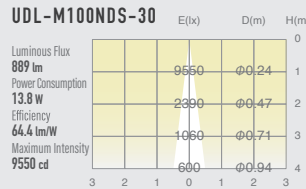

03 STANDARD DOWN LIGHT DOWN SPOT

SPECIFICATIONS

Power consumption	13.8W	CRI	Ra ≥ 80 Ra ≥ 90
Weight	0.58kg		
Body Materials	Die-cast aluminum Aluminum extrusion Powder coating painted	Kelvin	2700 ■ 3000 ■ 3500 ■
Reflector Materials	Polycarbonate		

OPTICAL DATA Ra ≥ 90

POWER SUPPLY / DIMMER SWITCH

Suitable Power supply for NonDimmable
ECIV037211S

Suitable Power supply for Dimmable
ECIV037211JP-D

Recommended Dimmer Switch
WTFD 57626

OPTIONAL ACCESSORIES

Honeycomb Louver
HL-54

SUMI Mini retrofit
SUMI S around 10w
SUMI M around 15w
SUMI MM around 20w
SUMI L around 27w

SUMI Mega around 35w