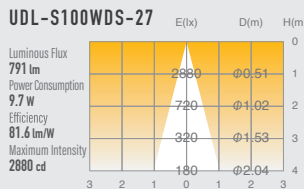

03 STANDARD DOWN LIGHT DOWN SPOT

SUMI
Mini
retrofit

SUMI
S
around
10w

SUMI
M
around
15w

SUMI
MM
around
20w

SUMI
L
around
27w

SUMI
Mega
around
35w

SPECIFICATIONS

Power consumption	9.7W	CRI	Ra ≥ 80 Ra ≥ 90
Weight	0.58kg		
Body Materials	Die-cast aluminum Aluminum extrusion Powder coating painted	Kelvin	2700 ■ 3000 ■ 3500 ■
Reflector Materials	Polycarbonate		

OPTICAL DATA Ra ≥ 90

POWER SUPPLY / DIMMER SWITCH

Suitable Power supply
for NonDimmable
ECIV025111JS

Suitable Power supply
for Dimmable
ECIV025111JP-D

Recommended Dimmer Switch
WTDF 57626

OPTIONAL ACCESSORIES

Honeycomb Louver
HL-54