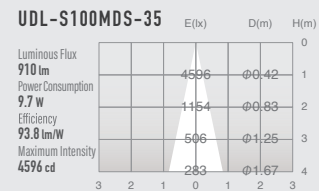

03 STANDARD DOWN LIGHT DOWN SPOT

SUMI
Mini
retrofit

SUMI
S
around
10w

SUMI
M
around
15w

SUMI
MM
around
20w

SUMI
L
around
27w

SUMI
Mega
around
35w

SPECIFICATIONS

Power consumption	9.7W	CRI	Ra ≥ 80 Ra ≥ 90
Weight	0.58kg		
Body Materials	Die-cast aluminum Aluminum extrusion Powder coating painted	Kelvin	2700 ■ 3000 ■ 3500 ■
Reflector Materials	Polycarbonate		

OPTICAL DATA Ra ≥ 90

POWER SUPPLY / DIMMER SWITCH

Suitable Power supply
for NonDimmable
ECIV025111JS

Suitable Power supply
for Dimmable
ECIV025111JP-D

Recommended Dimmer Switch
WTDF 57626

OPTIONAL ACCESSORIES

Honeycomb Louver
HL-54