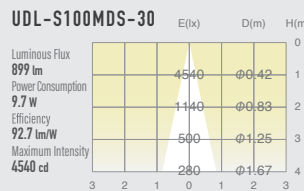

03 STANDARD DOWN LIGHT DOWN SPOT

SUMI
Mini
retrofit

SUMI
S
around
10w

SUMI
M
around
15w

SUMI
MM
around
20w

SUMI
L
around
27w

SUMI
Mega
around
35w

SPECIFICATIONS

Power consumption	9.7W	CRI	Ra ≥ 80 Ra ≥ 90
Weight	0.58kg		
Body Materials	Die-cast aluminum Aluminum extrusion Powder coating painted	Kelvin	2700 ■ 3000 ■ 3500 ■
Reflector Materials	Polycarbonate		

OPTICAL DATA Ra ≥ 90

POWER SUPPLY / DIMMER SWITCH

Suitable Power supply
for NonDimmable
ECIV025111JS

Suitable Power supply
for Dimmable
ECIV025111JP-D

Recommended Dimmer Switch
WTDF 57626

OPTIONAL ACCESSORIES

Honeycomb Louver
HL-54