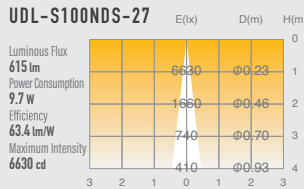

03 STANDARD DOWN LIGHT DOWN SPOT

SUMI
Mini
retrofit

SUMI
S
around
10w

SUMI
M
around
15w

SUMI
MM
around
20w

SUMI
L
around
27w

SUMI
Mega
around
35w

SPECIFICATIONS

Power consumption	9.7W	CRI	Ra ≥ 80 Ra ≥ 90
Weight	0.58kg		
Body Materials	Die-cast aluminum Aluminum extrusion Powder coating painted	Kelvin	2700 ■ 3000 ■ 3500 ■
Reflector Materials	Polycarbonate		

OPTICAL DATA Ra ≥ 90

POWER SUPPLY / DIMMER SWITCH

Suitable Power supply
for NonDimmable
ECIV025111JS

Suitable Power supply
for Dimmable
ECIV025111JP-D

Recommended Dimmer Switch
WTDF 57626

OPTIONAL ACCESSORIES

Honeycomb Louver
HL-54