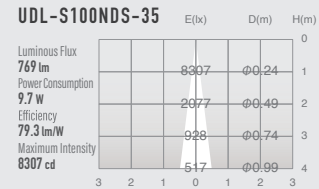

03 STANDARD DOWN LIGHT DOWN SPOT

SUMI
Mini
retrofit

SUMI
S
around
10w

SUMI
M
around
15w

SUMI
MM
around
20w

SUMI
L
around
27w

SUMI
Mega
around
35w

SPECIFICATIONS

Power consumption	9.7W	CRI	Ra ≥ 80 Ra ≥ 90
Weight	0.58kg		
Body Materials	Die-cast aluminum Aluminum extrusion Powder coating painted	Kelvin	2700 ■ 3000 ■ 3500 ■
Reflector Materials	Polycarbonate		

OPTICAL DATA Ra ≥ 90

POWER SUPPLY / DIMMER SWITCH

Suitable Power supply
for NonDimmable
ECIV025111JS

Suitable Power supply
for Dimmable
ECIV025111JP-D

Recommended Dimmer Switch
WTDF 57626

OPTIONAL ACCESSORIES

Honeycomb Louver
HL-54