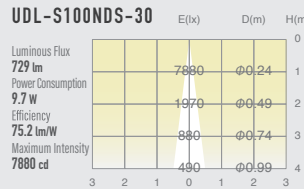

03 STANDARD DOWN LIGHT DOWN SPOT

SUMI
Mini
retrofit

SUMI
S
around
10w

SUMI
M
around
15w

SUMI
MM
around
20w

SUMI
L
around
27w

SUMI
Mega
around
35w

SPECIFICATIONS

Power consumption	9.7W	CRI	Ra ≥ 80 Ra ≥ 90
Weight	0.58kg		
Body Materials	Die-cast aluminum Aluminum extrusion Powder coating painted	Kelvin	2700 ■ 3000 ■ 3500 ■
Reflector Materials	Polycarbonate		

OPTICAL DATA Ra ≥ 90

POWER SUPPLY / DIMMER SWITCH

Suitable Power supply
for NonDimmable
ECIV025111JS

Suitable Power supply
for Dimmable
ECIV025111JP-D

Recommended Dimmer Switch
WTDF 57626

OPTIONAL ACCESSORIES

Honeycomb Louver
HL-54