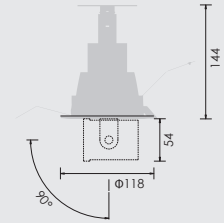

03 STANDARD DOWN LIGHT DOWN SPOT

SUMI
Mini
retrofit

SUMI
S
around
10w

SUMI
M
around
15w

SUMI
MM
around
20w

SUMI
L
around
27w

SUMI
Mega
around
35w

SPECIFICATIONS

Power consumption	9.7W	CRI	Ra ≥ 80 Ra ≥ 90
Weight	0.58kg		
Body Materials	Die-cast aluminum Aluminum extrusion Powder coating painted	Kelvin	2700 ■ 3000 ■ 3500 ■
Reflector Materials	Polycarbonate		

Black