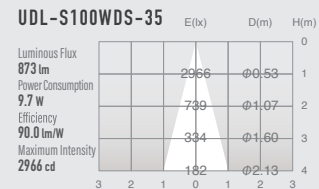

03 STANDARD DOWN LIGHT DOWN SPOT

SUMI
Mini
retrofit

SUMI
S
around
10w

SUMI
M
around
15w

SUMI
MM
around
20w

SUMI
L
around
27w

SUMI
Mega
around
35w

SPECIFICATIONS

Power consumption	9.7W	CRI	Ra ≥ 80 Ra ≥ 90
Weight	0.58kg		
Body Materials	Die-cast aluminum Aluminum extrusion Powder coating painted	Kelvin	2700 ■ 3000 ■ 3500 ■
Reflector Materials	Polycarbonate		

OPTICAL DATA Ra ≥ 90

POWER SUPPLY / DIMMER SWITCH

Suitable Power supply
for NonDimmable
ECIV025111JS

Suitable Power supply
for Dimmable
ECIV025111JP-D

Recommended Dimmer Switch
WTDF 57626

OPTIONAL ACCESSORIES

Honeycomb Louver
HL-54