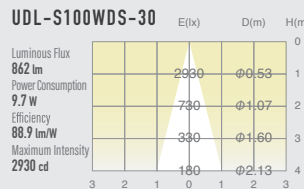

03 STANDARD DOWN LIGHT DOWN SPOT

SUMI
Mini
retrofit

SUMI
S
around
10w

SUMI
M
around
15w

SUMI
MM
around
20w

SUMI
L
around
27w

SUMI
Mega
around
35w

SPECIFICATIONS

Power consumption	9.7W	CRI	Ra ≥ 80 Ra ≥ 90
Weight	0.58kg		
Body Materials	Die-cast aluminum Aluminum extrusion Powder coating painted	Kelvin	2700 ■ 3000 ■ 3500 ■
Reflector Materials	Polycarbonate		

OPTICAL DATA Ra ≥ 90

POWER SUPPLY / DIMMER SWITCH

Suitable Power supply
for NonDimmable
ECIV025111JS

Suitable Power supply
for Dimmable
ECIV025111JP-D

Recommended Dimmer Switch
WTDF 57626

OPTIONAL ACCESSORIES

Honeycomb Louver
HL-54