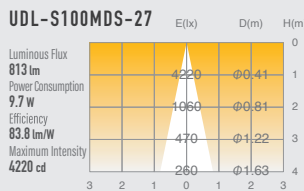

03 STANDARD DOWN LIGHT DOWN SPOT

SUMI
Mini
retrofit

SUMI
S
around
10w

SUMI
M
around
15w

SUMI
MM
around
20w

SUMI
L
around
27w

SUMI
Mega
around
35w

SPECIFICATIONS

Power consumption	9.7W	CRI	Ra ≥ 80 Ra ≥ 90
Weight	0.58kg		
Body Materials	Die-cast aluminum Aluminum extrusion Powder coating painted	Kelvin	2700 ■ 3000 ■ 3500 ■
Reflector Materials	Polycarbonate		

OPTICAL DATA Ra ≥ 90

POWER SUPPLY / DIMMER SWITCH

Suitable Power supply
for NonDimmable
ECIV025111JS

Suitable Power supply
for Dimmable
ECIV025111JP-D

Recommended Dimmer Switch
WTDF 57626

OPTIONAL ACCESSORIES

Honeycomb Louver
HL-54