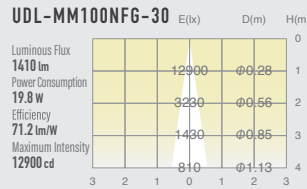

02 GLARELESS DOWN LIGHT FIXED

SUMI
Mini
retrofit

SUMI
S
around
10w

SUMI
M
around
15w

SUMI
MM
around
20w

SUMI
L
around
27w

SUMI
Mega
around
35w

SPECIFICATIONS

Power consumption	19.8W	CRI	Ra ≥ 80 Ra ≥ 90 Ra ≥ 97
Weight	0.62kg		
Body Materials	Die-cast aluminum Aluminum extrusion Powder coating painted	Kelvin	2700 ■ 3000 ■
Reflector Materials	Polycarbonate		

OPTICAL DATA Ra ≥ 90