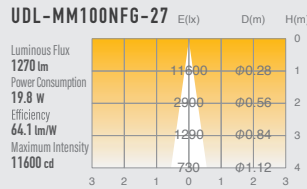

02 GLARELESS DOWN LIGHT FIXED

SUMI
Mini
retrofit

SUMI
S
around
10w

SUMI
M
around
15w

SUMI
MM
around
20w

SUMI
L
around
27w

SUMI
Mega
around
35w

SPECIFICATIONS

Power consumption	19.8W	CRI	Ra ≥ 80 Ra ≥ 90 Ra ≥ 97
Weight	0.62kg		
Body Materials	Die-cast aluminum Aluminum extrusion Powder coating painted	Kelvin	2700 ■ 3000 ■
Reflector Materials	Polycarbonate		

OPTICAL DATA Ra ≥ 90