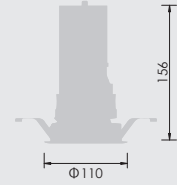

02 GLARELESS DOWN LIGHT FIXED

SUMI
Mini
retrofit

SUMI
S
around
10w

SUMI
M
around
15w

SUMI
MM
around
20w

SUMI
L
around
27w

SUMI
Mega
around
35w

SPECIFICATIONS

Power consumption	19.8W	CRI	Ra ≥ 80 Ra ≥ 90 Ra ≥ 97
Weight	0.62kg		
Body Materials	Die-cast aluminum Aluminum extrusion Powder coating painted	Kelvin	2700 ■ 3000 ■
Reflector Materials	Polycarbonate		

OPTICAL DATA Ra ≥ 90