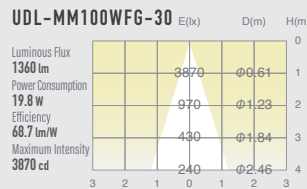

02 GLARELESS DOWN LIGHT FIXED

SUMI
Mini
retrofit

SUMI
S
around
10w

SUMI
M
around
15w

SUMI
MM
around
20w

SUMI
L
around
27w

SUMI
Mega
around
35w

SPECIFICATIONS

Power consumption	19.8W	CRI	Ra ≥ 80 Ra ≥ 90 Ra ≥ 97
Weight	0.62kg		
Body Materials	Die-cast aluminum Aluminum extrusion Powder coating painted	Kelvin	2700 ■ 3000 ■
Reflector Materials	Polycarbonate		

OPTICAL DATA Ra ≥ 90