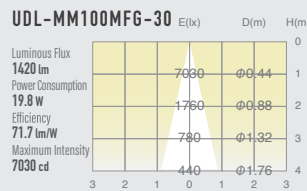

02 GLARELESS DOWN LIGHT FIXED

SUMI
Mini
retrofit

SUMI
S
around
10w

SUMI
M
around
15w

SUMI
MM
around
20w

SUMI
L
around
27w

SUMI
Mega
around
35w

SPECIFICATIONS

Power consumption	19.8W	CRI	Ra ≥ 80 Ra ≥ 90 Ra ≥ 97
Weight	0.62kg		
Body Materials	Die-cast aluminum Aluminum extrusion Powder coating painted	Kelvin	2700 ■ 3000 ■
Reflector Materials	Polycarbonate		

OPTICAL DATA Ra ≥ 90