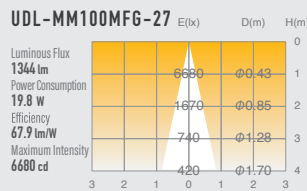

02 GLARELESS DOWN LIGHT FIXED

SUMI
Mini
retrofit

SUMI
S
around
10w

SUMI
M
around
15w

SUMI
MM
around
20w

SUMI
L
around
27w

SUMI
Mega
around
35w

SPECIFICATIONS

Power consumption	19.8W	CRI	Ra ≥ 80 Ra ≥ 90 Ra ≥ 97
Weight	0.62kg		
Body Materials	Die-cast aluminum Aluminum extrusion Powder coating painted	Kelvin	2700 ■ 3000 ■
Reflector Materials	Polycarbonate		

OPTICAL DATA Ra ≥ 90