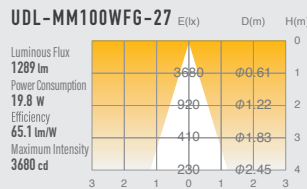

02 GLARELESS DOWN LIGHT FIXED

SUMI
Mini
retrofit

SUMI
S
around
10w

SUMI
M
around
15w

SUMI
MM
around
20w

SUMI
L
around
27w

SUMI
Mega
around
35w

SPECIFICATIONS

Power consumption	19.8W	CRI	Ra ≥ 80 Ra ≥ 90 Ra ≥ 97
Weight	0.62kg		
Body Materials	Die-cast aluminum Aluminum extrusion Powder coating painted	Kelvin	2700 ■ 3000 ■
Reflector Materials	Polycarbonate		

OPTICAL DATA Ra ≥ 90