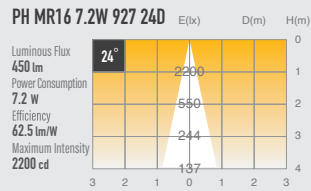

## SPECIFICATIONS

<b>Model No.</b>	<b>UDL-Mi75FG</b> (Lamp and transformer are not include)
<b>Weight</b>	0.2kg
<b>Body Materials</b>	<b>Die-cast aluminum</b> <b>Aluminum extrusion</b> <b>Powder coating painted</b>

## OPTICAL DATA

PRODUCT TYPE	VOLTAGE	WATTAGE	BASE	LUMEN	BEAM ANGLE	CCT	INTENSITY (Cd)	LIFETIME (Hrs)	CRI	DIMMABLE
Philips MAS LED MR16 ExpertColor 7.2-50W 927 10D	12	7.2	GU5.3	450	10	2700K	4500	40,000	97	YES
Philips MAS LED MR16 ExpertColor 7.2-50W 927 24D	12	7.2	GU5.3	450	24	2700K	2200	40,000	97	YES
Philips MAS LED MR16 ExpertColor 7.2-50W 927 36D	12	7.2	GU5.3	450	36	2700K	1350	40,000	97	YES
SORAA SM16-07-10D-927-03 (-S3)	12	7.5	GU5.3	390	10	2700K	5710	30,000	95	YES
SORAA SM16-07-25D-927-03 (-S3)	12	7.5	GU5.3	410	25	2700K	2260	30,000	95	YES