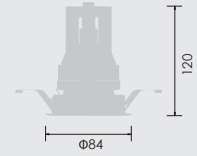

## SPECIFICATIONS

<b>Model No.</b>	<b>UDL-Mi75FG</b> (Lamp and transformer are not include)
<b>Weight</b>	0.2kg
<b>Body Materials</b>	<b>Die-cast aluminum</b> <b>Aluminum extrusion</b> <b>Powder coating painted</b>