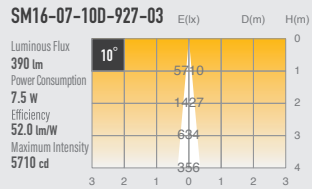

## SPECIFICATIONS

<b>Model No.</b>	<b>UDL-Mi75FG</b> (Lamp and transformer are not include)
<b>Weight</b>	0.2kg
<b>Body Materials</b>	<b>Die-cast aluminum</b> <b>Aluminum extrusion</b> <b>Powder coating painted</b>

## OPTICAL DATA

PRODUCT TYPE	VOLTAGE	WATTAGE	BASE	LUMEN	BEAM ANGLE	CCT	INTENSITY (Cd)	LIFETIME (Hrs)	CRI	DIMMABLE
Philips MAS LED MR16 ExpertColor 7.2-50W 927 10D	12	7.2	GU5.3	450	10	2700K	4500	40,000	97	YES
Philips MAS LED MR16 ExpertColor 7.2-50W 927 24D	12	7.2	GU5.3	450	24	2700K	2200	40,000	97	YES
Philips MAS LED MR16 ExpertColor 7.2-50W 927 36D	12	7.2	GU5.3	450	36	2700K	1350	40,000	97	YES
SORAA SM16-07-10D-927-03 (-S3)	12	7.5	GU5.3	390	10	2700K	5710	30,000	95	YES
SORAA SM16-07-25D-927-03 (-S3)	12	7.5	GU5.3	410	25	2700K	2260	30,000	95	YES