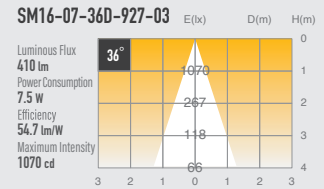

## SPECIFICATIONS

<b>Model No.</b>	<b>UDL-Mi75FG</b> (Lamp and transformer are not include)
<b>Weight</b>	0.2kg
<b>Body Materials</b>	<b>Die-cast aluminum</b> <b>Aluminum extrusion</b> <b>Powder coating painted</b>

## OPTICAL DATA

PRODUCT TYPE	VOLTAGE	WATTAGE	BASE	LUMEN	BEAM ANGLE	CCT	INTENSITY (Cd)	LIFETIME (Hrs)	CRI	DIMMABLE
Philips MAS LED MR16 ExpertColor 7.2-50W 927 10D	12	7.2	GU5.3	450	10	2700K	4500	40,000	97	YES
Philips MAS LED MR16 ExpertColor 7.2-50W 927 24D	12	7.2	GU5.3	450	24	2700K	2200	40,000	97	YES
Philips MAS LED MR16 ExpertColor 7.2-50W 927 36D	12	7.2	GU5.3	450	36	2700K	1350	40,000	97	YES
SORAA SM16-07-10D-927-03 (-S3)	12	7.5	GU5.3	390	10	2700K	5710	30,000	95	YES
SORAA SM16-07-25D-927-03 (-S3)	12	7.5	GU5.3	410	25	2700K	2260	30,000	95	YES