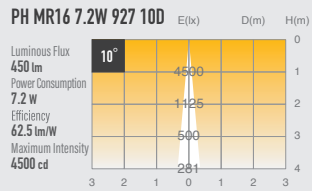

## SPECIFICATIONS

<b>Model No.</b>	<b>UDL-Mi75FG</b> (Lamp and transformer are not include)
<b>Weight</b>	0.2kg
<b>Body Materials</b>	<b>Die-cast aluminum</b> <b>Aluminum extrusion</b> <b>Powder coating painted</b>

## OPTICAL DATA

PRODUCT TYPE	VOLTAGE	WATTAGE	BASE	LUMEN	BEAM ANGLE	CCT	INTENSITY (Cd)	LIFETIME (Hrs)	CRI	DIMMABLE
Philips MAS LED MR16 ExpertColor 7.2-50W 927 10D	12	7.2	GU5.3	450	10	2700K	4500	40,000	97	YES
Philips MAS LED MR16 ExpertColor 7.2-50W 927 24D	12	7.2	GU5.3	450	24	2700K	2200	40,000	97	YES
Philips MAS LED MR16 ExpertColor 7.2-50W 927 36D	12	7.2	GU5.3	450	36	2700K	1350	40,000	97	YES
SORAA SM16-07-10D-927-03 (-S3)	12	7.5	GU5.3	390	10	2700K	5710	30,000	95	YES
SORAA SM16-07-25D-927-03 (-S3)	12	7.5	GU5.3	410	25	2700K	2260	30,000	95	YES