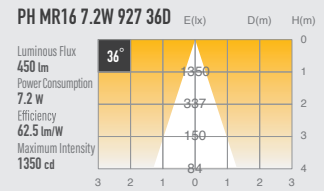

## SPECIFICATIONS

<b>Model No.</b>	<b>UDL-Mi75FG</b> (Lamp and transformer are not include)
<b>Weight</b>	0.2kg
<b>Body Materials</b>	<b>Die-cast aluminum</b> <b>Aluminum extrusion</b> <b>Powder coating painted</b>

## OPTICAL DATA

PRODUCT TYPE	VOLTAGE	WATTAGE	BASE	LUMEN	BEAM ANGLE	CCT	INTENSITY (Cd)	LIFETIME (Hrs)	CRI	DIMMABLE
Philips MAS LED MR16 ExpertColor 7.2-50W 927 10D	12	7.2	GU5.3	450	10	2700K	4500	40,000	97	YES
Philips MAS LED MR16 ExpertColor 7.2-50W 927 24D	12	7.2	GU5.3	450	24	2700K	2200	40,000	97	YES
Philips MAS LED MR16 ExpertColor 7.2-50W 927 36D	12	7.2	GU5.3	450	36	2700K	1350	40,000	97	YES
SORAA SM16-07-10D-927-03 (-S3)	12	7.5	GU5.3	390	10	2700K	5710	30,000	95	YES
SORAA SM16-07-25D-927-03 (-S3)	12	7.5	GU5.3	410	25	2700K	2260	30,000	95	YES