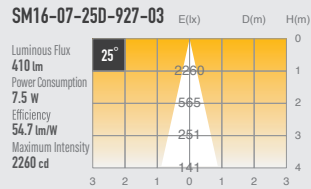

## SPECIFICATIONS

<b>Model No.</b>	<b>UDL-Mi75FG</b> (Lamp and transformer are not include)
<b>Weight</b>	0.2kg
<b>Body Materials</b>	<b>Die-cast aluminum</b> <b>Aluminum extrusion</b> <b>Powder coating painted</b>

## OPTICAL DATA

PRODUCT TYPE	VOLTAGE	WATTAGE	BASE	LUMEN	BEAM ANGLE	CCT	INTENSITY (Cd)	LIFETIME (Hrs)	CRI	DIMMABLE
Philips MAS LED MR16 ExpertColor 7.2-50W 927 10D	12	7.2	GU5.3	450	10	2700K	4500	40,000	97	YES
Philips MAS LED MR16 ExpertColor 7.2-50W 927 24D	12	7.2	GU5.3	450	24	2700K	2200	40,000	97	YES
Philips MAS LED MR16 ExpertColor 7.2-50W 927 36D	12	7.2	GU5.3	450	36	2700K	1350	40,000	97	YES
SORAA SM16-07-10D-927-03 (-S3)	12	7.5	GU5.3	390	10	2700K	5710	30,000	95	YES
SORAA SM16-07-25D-927-03 (-S3)	12	7.5	GU5.3	410	25	2700K	2260	30,000	95	YES