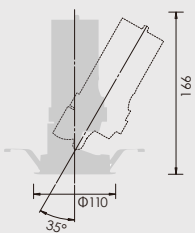

02 GLARELESS DOWN LIGHT ADJUSTABLE

SPECIFICATIONS

Power consumption	27.4W
Weight	0.69kg
Body Materials	Die-cast aluminum Powder coating painted
Lens Materials	Polycarbonate
CRI	Ra ≥ 80 Ra ≥ 90 Ra ≥ 97
Kelvin	2700 ■ 3000 ■ 3500 ■ 4000 ■

DIMMER 0-10V	POWER UNIT OUTSIDE	TIA 35	Ra/A 355	CUT OUT 100	GLARE CUT 35
CRI Ra ≥ 80	CRI Ra ≥ 90	CRI Ra ≥ 97	PROTECTION MODE IP20	LIFE TIME 40000h	

DRAWING