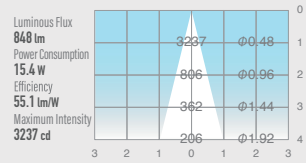

UDL-M75WAGL-40