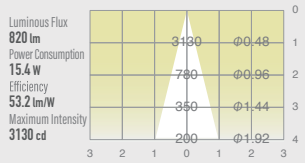

UDL-M75WAGL-30