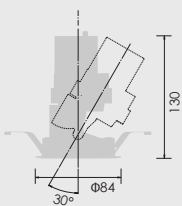

02 GLARELESS DOWN LIGHT ADJUSTABLE

SPECIFICATIONS

Power consumption 14.3W / 15.4W

Weight 0.3kg

Body Materials Die-cast aluminum
Powder coating painted

Lens Materials Polycarbonate

CRI Ra ≥ 80
Ra ≥ 90
Ra ≥ 97

Kelvin 2700 ■
3000 ■
3500 ■
4000 ■

DIMMER 0-10V	POWER UNIT OUTSIDE	TIA 30°	Ra/A 355	CUT OUT 75	GLARE CUT 35
CRI Ra ≥ 80	CRI Ra ≥ 90	CRI Ra ≥ 97	PROTECTION MODE IP20	LIFE TIME 40000h	

DRAWING

02 GLARELESS DOWN LIGHT ADJUSTABLE