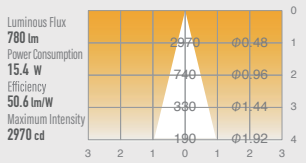

UDL-M75WAGL-27