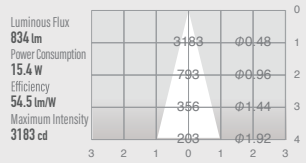

UDL-M75WAGL-35