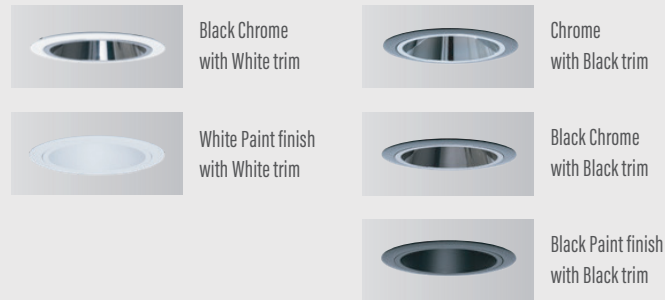

02 GLARELESS DOWN LIGHT ADJUSTABLE

SPECIFICATIONS

Power consumption 14.3W / 15.4W

Weight 0.3kg

Body Materials Die-cast aluminum
Powder coating painted

Lens Materials Polycarbonate

CRI Ra ≥ 80
Ra ≥ 90
Ra ≥ 97

Kelvin 2700 ■
3000 ■
3500 ■
4000 ■

DIMMER 0-10V	POWER UNIT OUTSIDE	TIA 30°	Ra/A 355	CUT OUT 75	GLARE CUT 35
CRI Ra ≥ 80	CRI Ra ≥ 90	CRI Ra ≥ 97	PROTECTION MODE IP20	LIFE TIME 40000h	

DRAWING