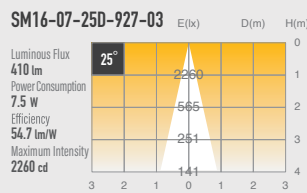

02 GLARELESS DOWN LIGHT ADJUSTABLE

SPECIFICATIONS

Model No.	UDL-Mi75AG (Lamp and transformer are not include)
Weight	0.22kg
Body Materials	Aluminum extrusion Powder coating painted

DRAWING

02 GLARELESS DOWN LIGHT ADJUSTABLE

OPTICAL DATA

PRODUCT TYPE	VOLTAGE	WATTAGE	BASE	LUMEN	BEAM ANGLE	CCT	INTENSITY (Cd)	LIFETIME (Hrs)	CRI	DIMMABLE
Philips MAS LED MR16 ExpertColor 7.2-50W 927 10D	12	7.2	GU5.3	450	10	2700K	4500	40,000	97	YES
Philips MAS LED MR16 ExpertColor 7.2-50W 927 24D	12	7.2	GU5.3	450	24	2700K	2200	40,000	97	YES
Philips MAS LED MR16 ExpertColor 7.2-50W 927 36D	12	7.2	GU5.3	450	36	2700K	1350	40,000	97	YES
SORAA SM16-07-10D-927-03 (-S3)	12	7.5	GU5.3	390	10	2700K	5710	30,000	95	YES
SORAA SM16-07-25D-927-03 (-S3)	12	7.5	GU5.3	410	25	2700K	2260	30,000	95	YES