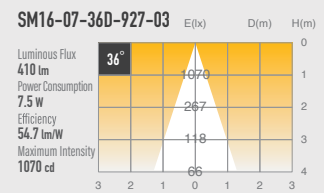

02 GLARELESS DOWN LIGHT ADJUSTABLE

SPECIFICATIONS

Model No.	UDL-Mi75AG (Lamp and transformer are not include)
Weight	0.22kg
Body Materials	Aluminum extrusion Powder coating painted

DRAWING

02 GLARELESS DOWN LIGHT ADJUSTABLE

OPTICAL DATA

PRODUCT TYPE	VOLTAGE	WATTAGE	BASE	LUMEN	BEAM ANGLE	CCT	INTENSITY (Cd)	LIFETIME (Hrs)	CRI	DIMMABLE
Philips MAS LED MR16 ExpertColor 7.2-50W 927 10D	12	7.2	GU5.3	450	10	2700K	4500	40,000	97	YES
Philips MAS LED MR16 ExpertColor 7.2-50W 927 24D	12	7.2	GU5.3	450	24	2700K	2200	40,000	97	YES
Philips MAS LED MR16 ExpertColor 7.2-50W 927 36D	12	7.2	GU5.3	450	36	2700K	1350	40,000	97	YES
SORAA SM16-07-10D-927-03 (-S3)	12	7.5	GU5.3	390	10	2700K	5710	30,000	95	YES
SORAA SM16-07-25D-927-03 (-S3)	12	7.5	GU5.3	410	25	2700K	2260	30,000	95	YES