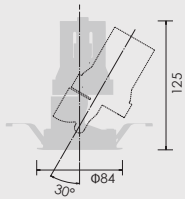

02 GLARELESS DOWN LIGHT ADJUSTABLE

SPECIFICATIONS

Model No.	UDL-Mi75AG (Lamp and transformer are not include)
Weight	0.22kg
Body Materials	Aluminum extrusion Powder coating painted

DRAWING

02 GLARELESS DOWN LIGHT ADJUSTABLE