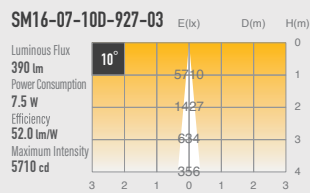

02 GLARELESS DOWN LIGHT ADJUSTABLE

SPECIFICATIONS

Model No.	UDL-Mi75AG (Lamp and transformer are not include)
Weight	0.22kg
Body Materials	Aluminum extrusion Powder coating painted

DRAWING

02 GLARELESS DOWN LIGHT ADJUSTABLE

OPTICAL DATA

PRODUCT TYPE	VOLTAGE	WATTAGE	BASE	LUMEN	BEAM ANGLE	CCT	INTENSITY (Cd)	LIFETIME (Hrs)	CRI	DIMMABLE
Philips MAS LED MR16 ExpertColor 7.2-50W 927 10D	12	7.2	GU5.3	450	10	2700K	4500	40,000	97	YES
Philips MAS LED MR16 ExpertColor 7.2-50W 927 24D	12	7.2	GU5.3	450	24	2700K	2200	40,000	97	YES
Philips MAS LED MR16 ExpertColor 7.2-50W 927 36D	12	7.2	GU5.3	450	36	2700K	1350	40,000	97	YES
SORAA SM16-07-10D-927-03 (-S3)	12	7.5	GU5.3	390	10	2700K	5710	30,000	95	YES
SORAA SM16-07-25D-927-03 (-S3)	12	7.5	GU5.3	410	25	2700K	2260	30,000	95	YES