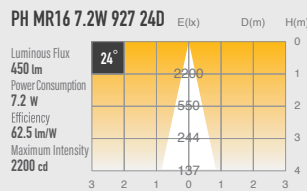

02 GLARELESS DOWN LIGHT ADJUSTABLE

SPECIFICATIONS

Model No.	UDL-Mi75AG (Lamp and transformer are not include)
Weight	0.22kg
Body Materials	Aluminum extrusion Powder coating painted

DRAWING

02 GLARELESS DOWN LIGHT ADJUSTABLE

OPTICAL DATA

PRODUCT TYPE	VOLTAGE	WATTAGE	BASE	LUMEN	BEAM ANGLE	CCT	INTENSITY (Cd)	LIFETIME (Hrs)	CRI	DIMMABLE
Philips MAS LED MR16 ExpertColor 7.2-50W 927 10D	12	7.2	GU5.3	450	10	2700K	4500	40,000	97	YES
Philips MAS LED MR16 ExpertColor 7.2-50W 927 24D	12	7.2	GU5.3	450	24	2700K	2200	40,000	97	YES
Philips MAS LED MR16 ExpertColor 7.2-50W 927 36D	12	7.2	GU5.3	450	36	2700K	1350	40,000	97	YES
SORAA SM16-07-10D-927-03 (-S3)	12	7.5	GU5.3	390	10	2700K	5710	30,000	95	YES
SORAA SM16-07-25D-927-03 (-S3)	12	7.5	GU5.3	410	25	2700K	2260	30,000	95	YES