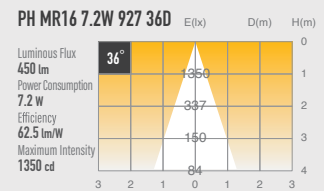

02 GLARELESS DOWN LIGHT ADJUSTABLE

SPECIFICATIONS

Model No.	UDL-Mi75AG (Lamp and transformer are not include)
Weight	0.22kg
Body Materials	Aluminum extrusion Powder coating painted

DRAWING

02 GLARELESS DOWN LIGHT ADJUSTABLE

OPTICAL DATA

PRODUCT TYPE	VOLTAGE	WATTAGE	BASE	LUMEN	BEAM ANGLE	CCT	INTENSITY (Cd)	LIFETIME (Hrs)	CRI	DIMMABLE
Philips MAS LED MR16 ExpertColor 7.2-50W 927 10D	12	7.2	GU5.3	450	10	2700K	4500	40,000	97	YES
Philips MAS LED MR16 ExpertColor 7.2-50W 927 24D	12	7.2	GU5.3	450	24	2700K	2200	40,000	97	YES
Philips MAS LED MR16 ExpertColor 7.2-50W 927 36D	12	7.2	GU5.3	450	36	2700K	1350	40,000	97	YES
SORAA SM16-07-10D-927-03 (-S3)	12	7.5	GU5.3	390	10	2700K	5710	30,000	95	YES
SORAA SM16-07-25D-927-03 (-S3)	12	7.5	GU5.3	410	25	2700K	2260	30,000	95	YES