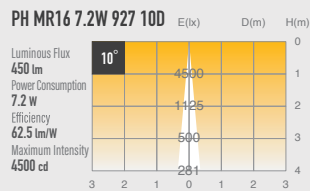

02 GLARELESS DOWN LIGHT ADJUSTABLE

SPECIFICATIONS

Model No.	UDL-Mi75AG (Lamp and transformer are not include)
Weight	0.22kg
Body Materials	Aluminum extrusion Powder coating painted

DRAWING

02 GLARELESS DOWN LIGHT ADJUSTABLE

OPTICAL DATA

PRODUCT TYPE	VOLTAGE	WATTAGE	BASE	LUMEN	BEAM ANGLE	CCT	INTENSITY (Cd)	LIFETIME (Hrs)	CRI	DIMMABLE
Philips MAS LED MR16 ExpertColor 7.2-50W 927 10D	12	7.2	GU5.3	450	10	2700K	4500	40,000	97	YES
Philips MAS LED MR16 ExpertColor 7.2-50W 927 24D	12	7.2	GU5.3	450	24	2700K	2200	40,000	97	YES
Philips MAS LED MR16 ExpertColor 7.2-50W 927 36D	12	7.2	GU5.3	450	36	2700K	1350	40,000	97	YES
SORAA SM16-07-10D-927-03 (-S3)	12	7.5	GU5.3	390	10	2700K	5710	30,000	95	YES
SORAA SM16-07-25D-927-03 (-S3)	12	7.5	GU5.3	410	25	2700K	2260	30,000	95	YES