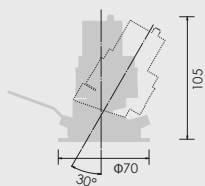

02 GLARELESS DOWN LIGHT ADJUSTABLE

SPECIFICATIONS

Power consumption 8.7W

Weight 0.21kg

Body Materials Die-cast aluminum
Powder coating painted

Lens Materials Polycarbonate

CRI Ra ≥ 80
Ra ≥ 90
Ra ≥ 97

Kelvin 2700 ■
3000 ■
3500 ■
4000 ■

DIMMER 0-10V	POWER UNIT OUTSIDE	TIA 30°	Ra/A 355	CUT OUT 60	GLARE CUT 35
CRI Ra ≥ 80	CRI Ra ≥ 90	CRI Ra ≥ 97	PROTECTION MODE IP20	LIFE TIME 40000h	

DRAWING

02 GLARELESS DOWN LIGHT ADJUSTABLE

OPTICAL DATA Ra ≥ 90