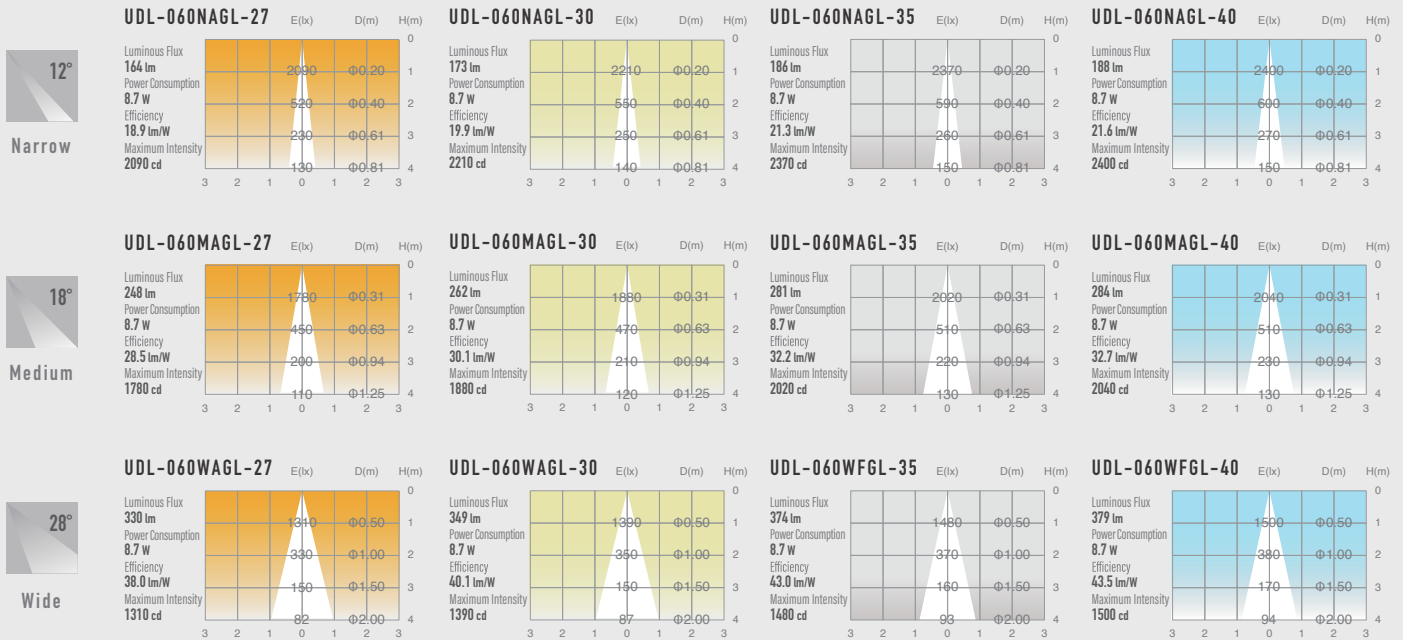

02 GLARELESS DOWN LIGHT ADJUSTABLE

SPECIFICATIONS

Power consumption 8.7W

Weight 0.21kg

Body Materials Die-cast aluminum
Powder coating painted

Lens Materials Polycarbonate

CRI Ra ≥ 80
Ra ≥ 90
Ra ≥ 97

Kelvin 2700 ■
3000 ■
3500 ■
4000 ■

DIMMER 0-10V	POWER UNIT OUTSIDE	TIA 30°	Ra/A 355	CUT OUT 60	GLARE CUT 35
CRI Ra ≥ 80	CRI Ra ≥ 90	CRI Ra ≥ 97	PROTECTION MODE IP20	LIFE TIME 40000h	

DRAWING

02 GLARELESS DOWN LIGHT ADJUSTABLE

OPTICAL DATA Ra ≥ 90

Diffusion Lens
DL-45/1.5

Diffusion Lens
DL-45/3.0

Diffusion Lens
DL-45/4.5

Spread Lens
SL-45

Honeycomb Louver
HL-45