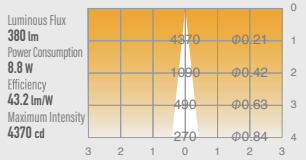

02 GLARELESS DOWN LIGHT ADJUSTABLE

SPECIFICATIONS

Power consumption 8.8W / 9.3W

Weight 0.3kg

Body Materials Die-cast aluminum
Powder coating painted

Lens Materials Polycarbonate

CRI Ra \geq 80
Ra \geq 90
Ra \geq 97

Kelvin 2700 ■
3000 ■
3500 ■
4000 ■

DIMMER 0-10V	POWER UNIT OUTSIDE	TIA 30°	Ra/A 355	CUT OUT 75	GLARE CUT 35
CRI Ra \geq 80	CRI Ra \geq 90	CRI Ra \geq 97	PROTECTION MODE IP20	LIFE TIME 40000h	

DRAWING

02 GLARELESS DOWN LIGHT ADJUSTABLE

OPTICAL DATA $Ra \geq 90$

UDL-S75NAGL-27

UDL-S75NAGL-30

UDL-S75NAGL-35

UDL-S75NAGL-40

UDL-S75MAGL-27

UDL-S75MAGL-30

UDL-S75MAGL-35