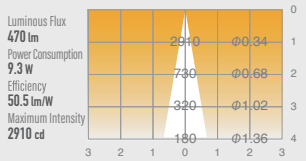

02 GLARELESS DOWN LIGHT ADJUSTABLE

SPECIFICATIONS

Power consumption 8.8W / 9.3W

Weight 0.3kg

Body Materials Die-cast aluminum
Powder coating painted

Lens Materials Polycarbonate

CRI Ra \geq 80
Ra \geq 90
Ra \geq 97

Kelvin 2700 ■
3000 ■
3500 ■
4000 ■

DIMMER 0-10V	POWER UNIT OUTSIDE	TIA 30°	Ra/A 355	CUT OUT 75	GLARE CUT 35
CRI Ra \geq 80	CRI Ra \geq 90	CRI Ra \geq 97	PROTECTION MODE IP20	LIFE TIME 40000h	

DRAWING

02 GLARELESS DOWN LIGHT ADJUSTABLE

OPTICAL DATA $Ra \geq 90$

UDL-S75NAGL-27

UDL-S75NAGL-30

UDL-S75NAGL-35

UDL-S75NAGL-40

UDL-S75MAGL-27

UDL-S75MAGL-30

UDL-S75MAGL-35