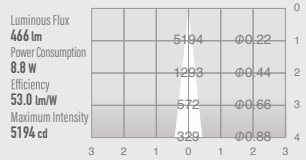

02 GLARELESS DOWN LIGHT ADJUSTABLE

SPECIFICATIONS

Power consumption 8.8W / 9.3W

Weight 0.3kg

Body Materials Die-cast aluminum
Powder coating painted

Lens Materials Polycarbonate

CRI Ra \geq 80
Ra \geq 90
Ra \geq 97

Kelvin 2700 ■
3000 ■
3500 ■
4000 ■

DIMMER 0-10V	POWER UNIT OUTSIDE	TIA 30°	Ra/A 355	CUT OUT 75	GLARE CUT 35
CRI Ra \geq 80	CRI Ra \geq 90	CRI Ra \geq 97	PROTECTION MODE IP20	LIFE TIME 40000h	

DRAWING

02 GLARELESS DOWN LIGHT ADJUSTABLE

OPTICAL DATA $Ra \geq 90$

UDL-S75NAGL-27

UDL-S75NAGL-30

UDL-S75NAGL-35

UDL-S75NAGL-40

UDL-S75MAGL-27

UDL-S75MAGL-30

UDL-S75MAGL-35