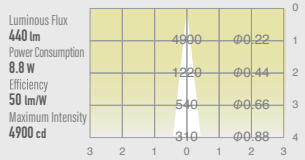

02 GLARELESS DOWN LIGHT ADJUSTABLE

SPECIFICATIONS

Power consumption 8.8W / 9.3W

Weight 0.3kg

Body Materials Die-cast aluminum
Powder coating painted

Lens Materials Polycarbonate

CRI Ra \geq 80
Ra \geq 90
Ra \geq 97

Kelvin 2700 ■
3000 ■
3500 ■
4000 ■

DIMMER 0-10V	POWER UNIT OUTSIDE	TIA 30°	Ra/A 355	CUT OUT 75	GLARE CUT 35
CRI Ra \geq 80	CRI Ra \geq 90	CRI Ra \geq 97	PROTECTION MODE IP20	LIFE TIME 40000h	

DRAWING

02 GLARELESS DOWN LIGHT ADJUSTABLE

OPTICAL DATA $Ra \geq 90$

UDL-S75NAGL-27

UDL-S75NAGL-30

UDL-S75NAGL-35

UDL-S75NAGL-40

UDL-S75MAGL-27

UDL-S75MAGL-30

UDL-S75MAGL-35