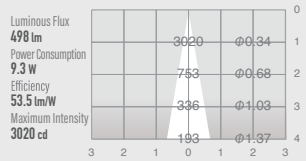

02 GLARELESS DOWN LIGHT ADJUSTABLE

SPECIFICATIONS

Power consumption 8.8W / 9.3W

Weight 0.3kg

Body Materials Die-cast aluminum
Powder coating painted

Lens Materials Polycarbonate

CRI Ra \geq 80
Ra \geq 90
Ra \geq 97

Kelvin 2700 ■
3000 ■
3500 ■
4000 ■

DIMMER 0-10V	POWER UNIT OUTSIDE	TIA 30°	Ra/A 355	CUT OUT 75	GLARE CUT 35
CRI Ra \geq 80	CRI Ra \geq 90	CRI Ra \geq 97	PROTECTION MODE IP20	LIFE TIME 40000h	

DRAWING

02 GLARELESS DOWN LIGHT ADJUSTABLE

OPTICAL DATA $Ra \geq 90$

UDL-S75NAGL-27

UDL-S75NAGL-30

UDL-S75NAGL-35

UDL-S75NAGL-40

UDL-S75MAGL-27

UDL-S75MAGL-30

UDL-S75MAGL-35