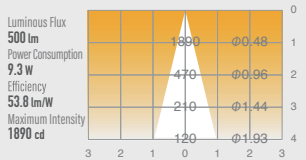

UDL-S75WAGL-27