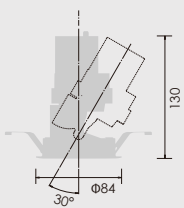

02 GLARELESS DOWN LIGHT ADJUSTABLE

SPECIFICATIONS

Power consumption 8.8W / 9.3W

Weight 0.3kg

Body Materials Die-cast aluminum
Powder coating painted

Lens Materials Polycarbonate

CRI Ra \geq 80
Ra \geq 90
Ra \geq 97

Kelvin 2700 ■
3000 ■
3500 ■
4000 ■

DIMMER 0-10V	POWER UNIT OUTSIDE	TIA 30°	Ra/A 355	CUT OUT 75	GLARE CUT 35
CRI Ra \geq 80	CRI Ra \geq 90	CRI Ra \geq 97	PROTECTION MODE IP20	LIFE TIME 40000h	

DRAWING

02 GLARELESS DOWN LIGHT ADJUSTABLE