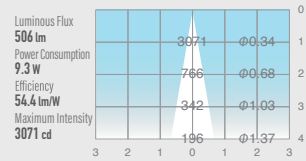

UDL-S75WAGL-40

UDL-S75MAGL-40