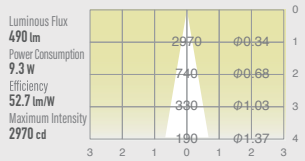

02 GLARELESS DOWN LIGHT ADJUSTABLE

SPECIFICATIONS

Power consumption 8.8W / 9.3W

Weight 0.3kg

Body Materials Die-cast aluminum
Powder coating painted

Lens Materials Polycarbonate

CRI Ra \geq 80
Ra \geq 90
Ra \geq 97

Kelvin 2700 ■
3000 ■
3500 ■
4000 ■

DIMMER 0-10V	POWER UNIT OUTSIDE	TIA 30°	Ra/A 355	CUT OUT 75	GLARE CUT 35
CRI Ra \geq 80	CRI Ra \geq 90	CRI Ra \geq 97	PROTECTION MODE IP20	LIFE TIME 40000h	

DRAWING

02 GLARELESS DOWN LIGHT ADJUSTABLE

OPTICAL DATA $Ra \geq 90$

UDL-S75NAGL-27

UDL-S75NAGL-30

UDL-S75NAGL-35

UDL-S75NAGL-40

UDL-S75MAGL-27

UDL-S75MAGL-30

UDL-S75MAGL-35