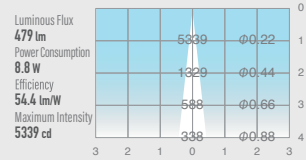

02 GLARELESS DOWN LIGHT ADJUSTABLE

SPECIFICATIONS

Power consumption 8.8W / 9.3W

Weight 0.3kg

Body Materials Die-cast aluminum
Powder coating painted

Lens Materials Polycarbonate

CRI Ra \geq 80
Ra \geq 90
Ra \geq 97

Kelvin 2700 ■
3000 ■
3500 ■
4000 ■

DIMMER 0-10V	POWER UNIT OUTSIDE	TIA 30°	Ra/A 355	CUT OUT 75	GLARE CUT 35
CRI Ra \geq 80	CRI Ra \geq 90	CRI Ra \geq 97	PROTECTION MODE IP20	LIFE TIME 40000h	

DRAWING

02 GLARELESS DOWN LIGHT ADJUSTABLE

OPTICAL DATA $Ra \geq 90$

UDL-S75NAGL-27

UDL-S75NAGL-30

UDL-S75NAGL-35

UDL-S75NAGL-40

UDL-S75MAGL-27

UDL-S75MAGL-30

UDL-S75MAGL-35