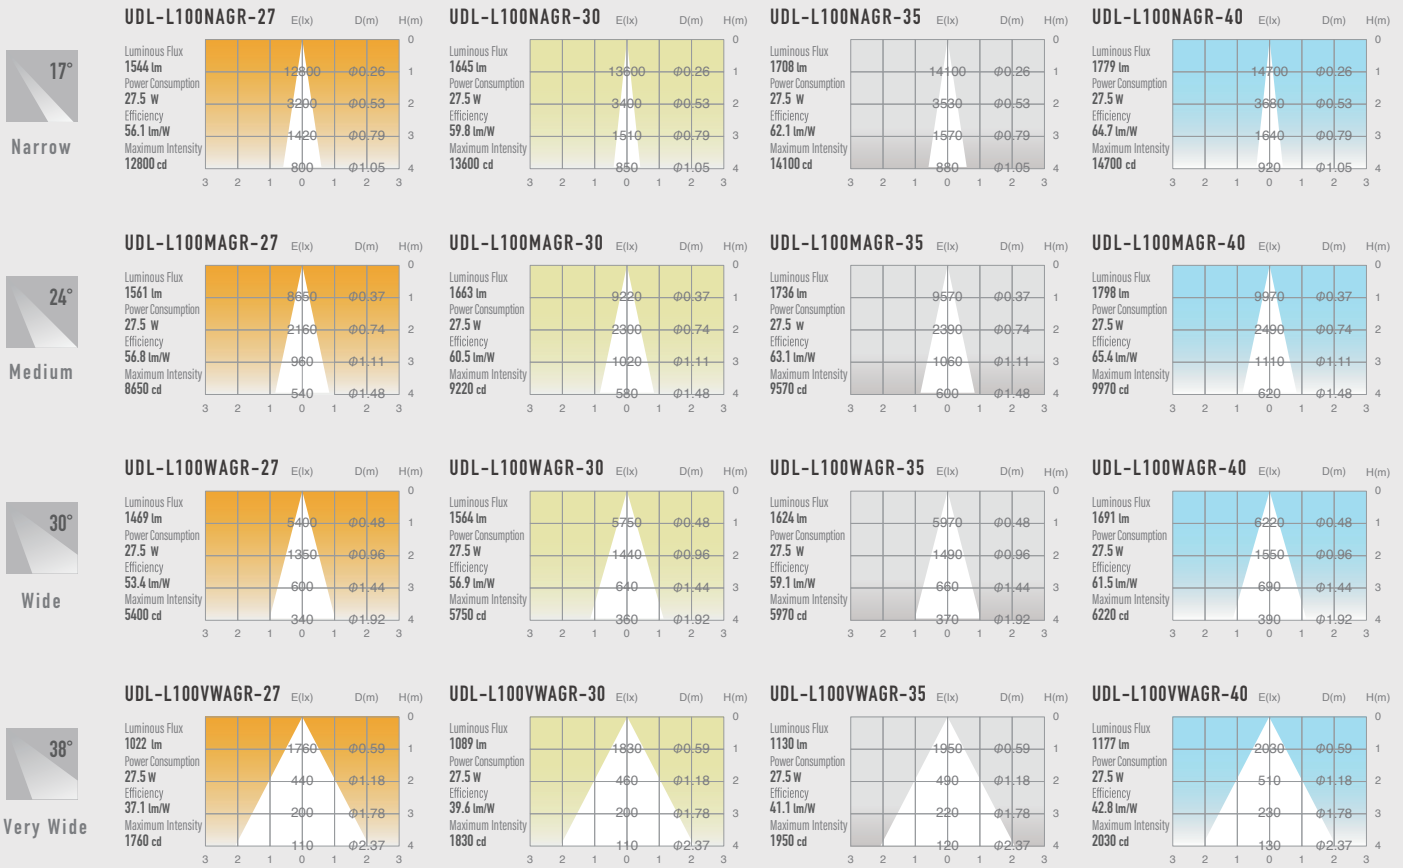

02 GLARELESS DOWN LIGHT ADJUSTABLE

OPTICAL DATA Ra ≥ 90

POWER SUPPLY / DIMMER SWITCH

Suitable Power supply for NonDimmable
ECIV065311P

Suitable Power supply for 0-10V Dimmable
ECIV065311P-D

Recommended Dimmer Switch
WTD5 57626

OPTIONAL ACCESSORIES

Edge smoothing Lens
ES-70

Diffusion Lens
DL-70/1.5

Diffusion Lens
DL-70/3.0

Diffusion Lens
DL-70/4.5

Spread Lens
SL-70

Honeycomb Louver
HL-70