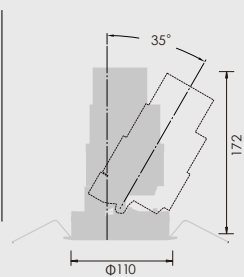

02 GLARELESS DOWN LIGHT ADJUSTABLE

SPECIFICATIONS

Power consumption 27.5W

Weight 0.63kg

Body Materials Die-cast aluminum
Powder coating painted

Reflector Materials Aluminum

CRI Ra \geq 80
Ra \geq 90
Ra \geq 97

Kelvin 2700 ■
3000 ■
3500 ■
4000 ■

DIMMER 0-10V	POWER UNIT OUTSIDE	TIA 35	Ra/A 355	CUT OUT 100	GLARE CUT 35
CRI Ra \geq 80	CRI Ra \geq 90	CRI Ra \geq 97	PROTECTION MODE IP20	LIFE TIME 40000h	

DRAWING

02 GLARELESS DOWN LIGHT ADJUSTABLE