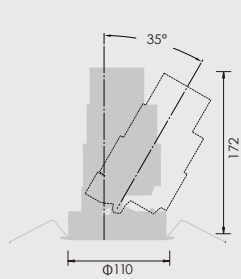

02 GLARELESS DOWN LIGHT ADJUSTABLE

SPECIFICATIONS

Power consumption 21.0W

Weight 0.63kg

Body Materials Die-cast aluminum
Powder coating painted

Reflector Materials Aluminum

CRI Ra \geq 80
Ra \geq 90
Ra \geq 97

Kelvin 2700 ■
3000 ■
3500 ■
4000 ■

DIMMER 0-10V	POWER UNIT OUTSIDE	TIA 35	Ra/RA 355	CUT-OFF 100	GLARE CUT 35
CRI Ra \geq 80	CRI Ra \geq 90	CRI Ra \geq 97	PROTECTION MODE IP20	LIFE TIME 40000h	

DRAWING

02 GLARELESS DOWN LIGHT ADJUSTABLE