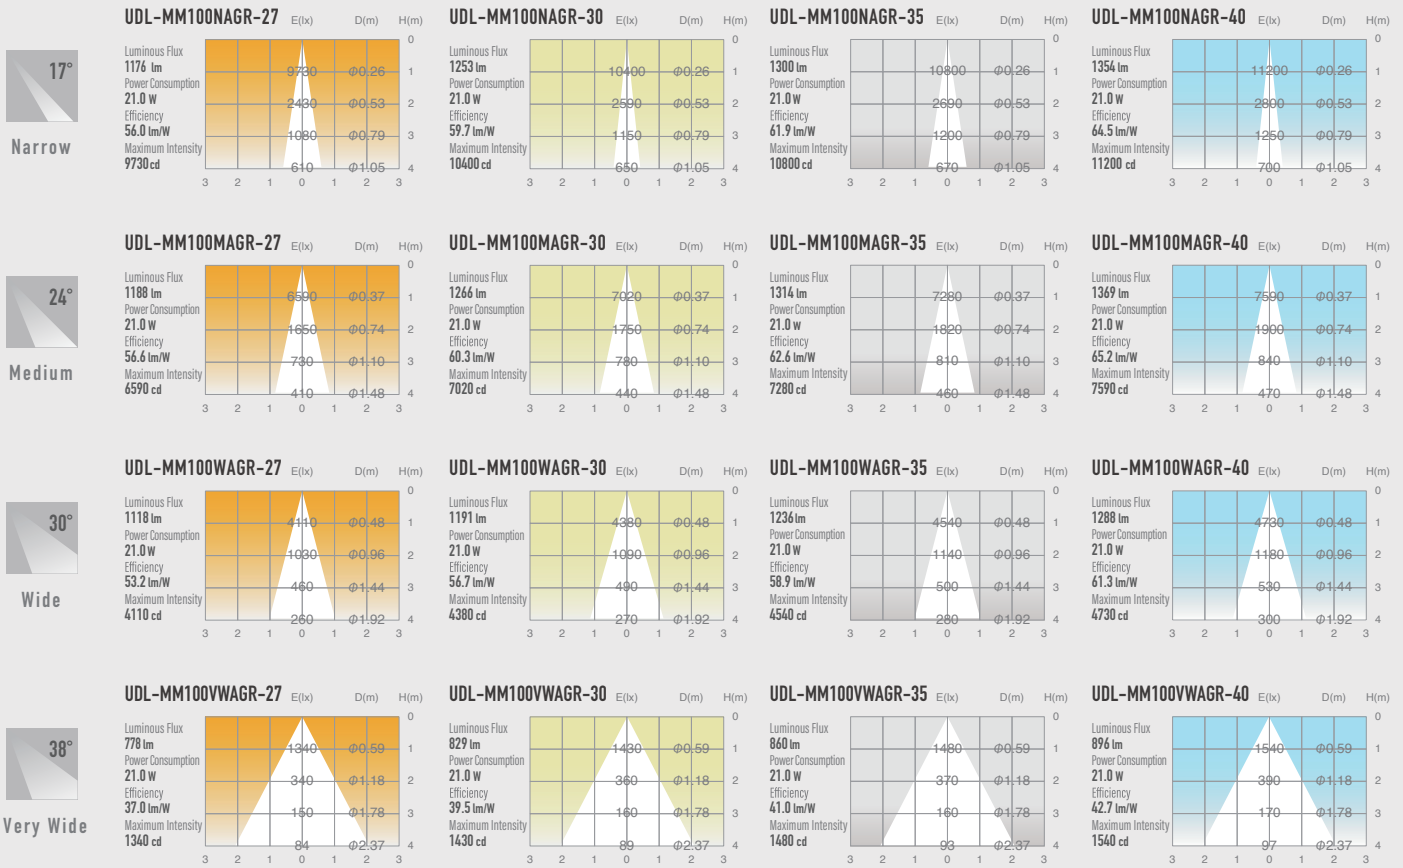

02 GLARELESS DOWN LIGHT ADJUSTABLE

OPTICAL DATA Ra ≥ 90

POWER SUPPLY / DIMMER SWITCH

Suitable Power supply for NonDimmable
EC1V045311S

Suitable Power supply for 0-10V Dimmable
EC1V045311P-D

Recommended Dimmer Switch
WTD5 57626

OPTIONAL ACCESSORIES

Edge smoothing Lens
ES-70

Diffusion Lens
DL-70/1.5

Diffusion Lens
DL-70/3.0

Diffusion Lens
DL-70/4.5

Spread Lens
SL-70

Honeycomb Louver
HL-70