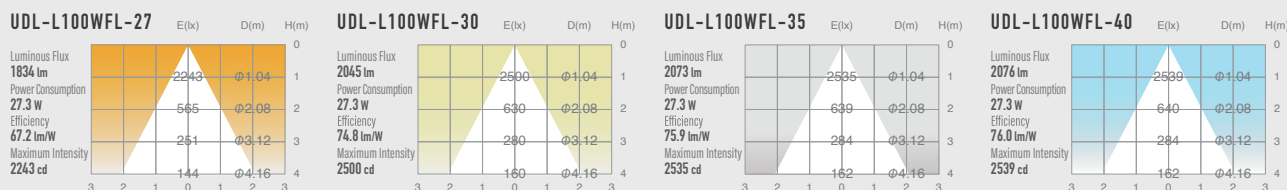

## SPECIFICATIONS

Power consumption	27.3W	CRI	Ra ≥ 80 Ra ≥ 90
Weight	0.51kg		
Body Materials	Die-cast aluminum Aluminum extrusion Powder coating painted	Kelvin	2700 <span style="color: orange;">■</span> 3000 <span style="color: yellow;">■</span> 3500 <span style="color: grey;">■</span> 4000 <span style="color: blue;">■</span>
Lens Materials	Polycarbonate		

## OPTICAL DATA Ra ≥ 80

Medium

Wide