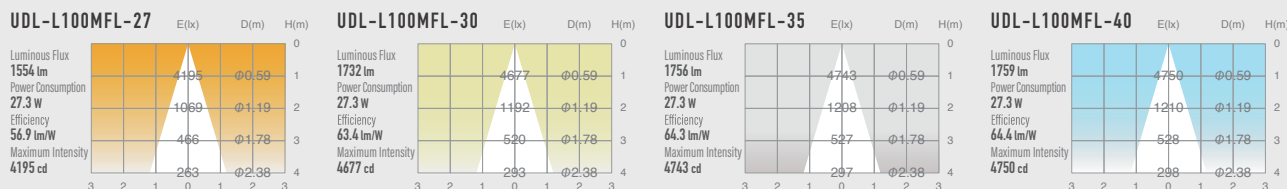

## SPECIFICATIONS

Power consumption	27.3W	CRI	Ra ≥ 80 Ra ≥ 90
Weight	0.51kg		
Body Materials	Die-cast aluminum Aluminum extrusion Powder coating painted	Kelvin	2700 <span style="color: orange;">■</span> 3000 <span style="color: yellow;">■</span> 3500 <span style="color: grey;">■</span> 4000 <span style="color: blue;">■</span>
Lens Materials	Polycarbonate		

## OPTICAL DATA Ra ≥ 80

Medium

Wide