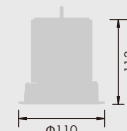

## SPECIFICATIONS

Power consumption	27.3W	CRI	Ra ≥ 80 Ra ≥ 90
Weight	0.51kg		
Body Materials	Die-cast aluminum Aluminum extrusion Powder coating painted	Kelvin	2700 <span style="color: orange;">■</span> 3000 <span style="color: yellow;">■</span> 3500 <span style="color: grey;">■</span> 4000 <span style="color: blue;">■</span>
Lens Materials	Polycarbonate		