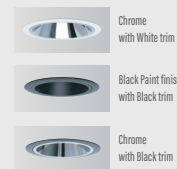

# 02 GLARELESS DOWN LIGHT BASE

## SPECIFICATIONS

Power consumption	27.3W	CRI	Ra ≥ 80 Ra ≥ 90
Weight	0.51kg		
Body Materials	Die-cast aluminum Aluminum extrusion Powder coating painted	Kelvin	2700 <span style="color: orange;">■</span> 3000 <span style="color: yellow;">■</span> 3500 <span style="color: grey;">■</span> 4000 <span style="color: blue;">■</span>
Lens Materials	Polycarbonate		