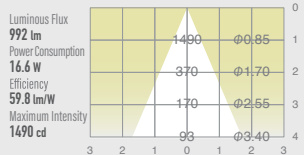

UDL-M75WFL-30