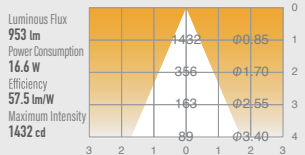

OPTICAL DATA Ra ≥ 80

UDL-M75WFL-27