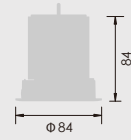

02 GLARELESS DOWN LIGHT BASE

SPECIFICATIONS

| | | | |
|-------------------|---|--------|--|
| Power consumption | 16.6W | CRI | Ra ≥ 80 Ra ≥ 90 |
| Weight | 0.26kg | | |
| Body Materials | Die-cast aluminum Aluminum extrusion Powder coating painted | Kelvin | 2700 ■ 3000 ■ 3500 ■ 4000 ■ |
| Lens Materials | Polycarbonate | | |