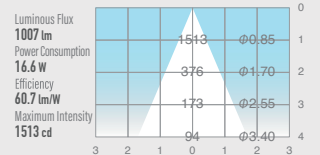

UDL-M75WFL-40