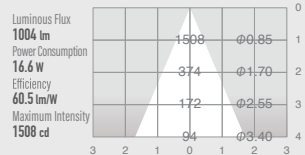

UDL-M75WFL-35