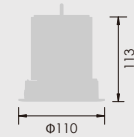

02 GLARELESS DOWN LIGHT BASE

SPECIFICATIONS

Power consumption	18.7W	CRI	Ra ≥ 80 Ra ≥ 90
Weight	0.51kg		
Body Materials	Die-cast aluminum Aluminum extrusion Powder coating painted	Kelvin	2700 ■ 3000 ■ 3500 ■ 4000 ■
Lens Materials	Polycarbonate		