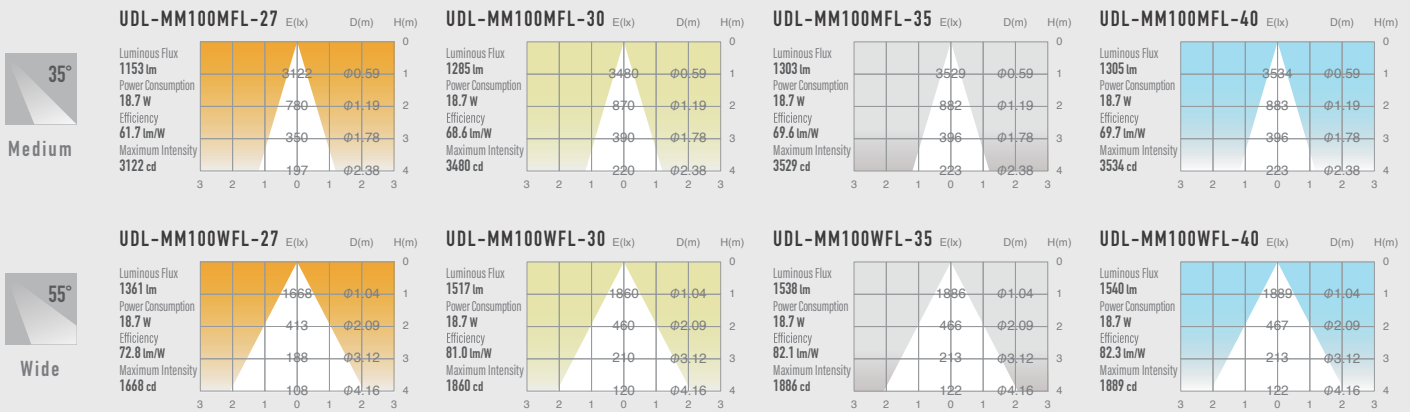

OPTICAL DATA Ra ≥ 80

POWER SUPPLY / DIMMER SWITCH

Suitable Power supply for NonDimmable
EC1V045311JS

Suitable Power supply for 0-10V Dimmable
EC1V045311JP-D

Recommended Dimmer Switch
WTDF 57626

OPTIONAL ACCESSORIES

Honeycomb Louver
HL-50