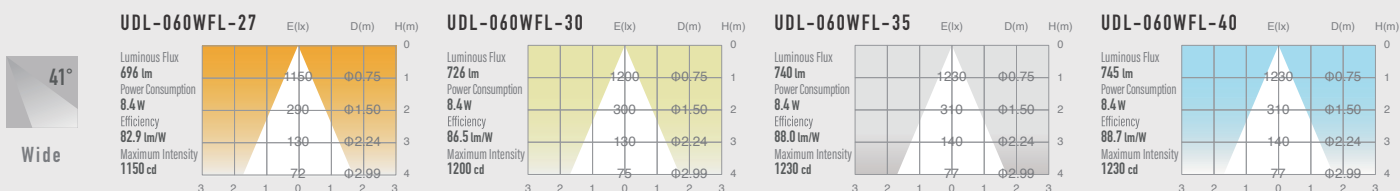

02 GLARELESS DOWN LIGHT BASE

SPECIFICATIONS

Power consumption	8.4W	CRI	Ra ≥ 80 Ra ≥ 90
Weight	0.19kg		
Body Materials	Die-cast aluminum Aluminum extrusion Powder coating painted	Kelvin	2700 ■ 3000 ■ 3500 ■ 4000 ■
Lens Materials	Polycarbonate		

OPTICAL DATA Ra ≥ 80

OPTICAL DATA Ra ≥ 90

POWER SUPPLY / DIMMER SWITCH

Suitable Power supply for NonDimmable
ECIV020111B

Suitable Power supply for 0-10V Dimmable
ECIV020111B-D

Recommended Dimmer Switch
WTDF 57626