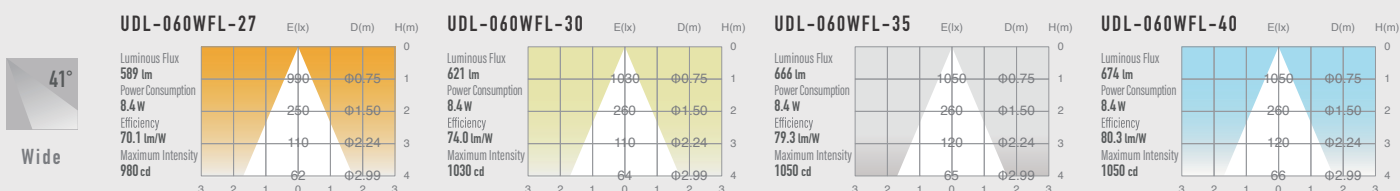

02 GLARELESS DOWN LIGHT BASE

SPECIFICATIONS

Power consumption	8.4W	CRI	Ra ≥ 80 Ra ≥ 90
Weight	0.19kg		
Body Materials	Die-cast aluminum Aluminum extrusion Powder coating painted	Kelvin	2700 ■ 3000 ■ 3500 ■ 4000 ■
Lens Materials	Polycarbonate		

OPTICAL DATA Ra ≥ 80

OPTICAL DATA Ra ≥ 90

POWER SUPPLY / DIMMER SWITCH

Suitable Power supply for NonDimmable
ECIV020111B

Suitable Power supply for 0-10V Dimmable
ECIV020111B-D

Recommended Dimmer Switch
WTDF 57626