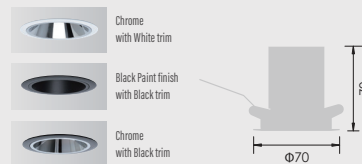

02 GLARELESS DOWN LIGHT BASE

SPECIFICATIONS

Power consumption	8.4W	CRI	Ra ≥ 80 Ra ≥ 90
Weight	0.19kg		
Body Materials	Die-cast aluminum Aluminum extrusion Powder coating painted	Kelvin	2700 ■ 3000 ■ 3500 ■ 4000 ■
Lens Materials	Polycarbonate		