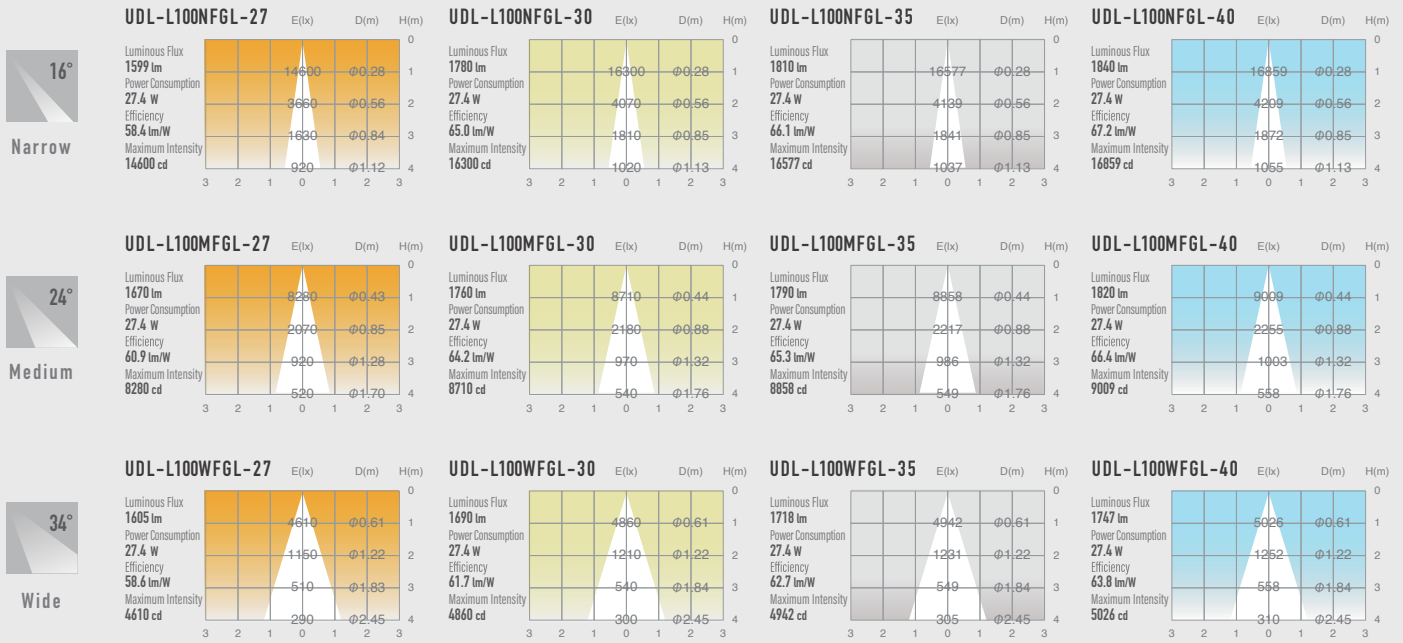

02 GLARELESS DOWN LIGHT FIXED

SPECIFICATIONS

Power consumption	27.4W
Weight	0.62kg
Body Materials	Die-cast aluminum Aluminum extrusion Powder coating painted
Lens Materials	Polycarbonate
CRI	Ra ≥ 80 Ra ≥ 90 Ra ≥ 97
Kelvin	2700 ■ 3000 ■ 3500 ■ 4000 ■

VOLTAGE 100-240	LED SYS COB	DIMMER 0-10V	POWER UNIT OUTSIDE	CUT OUT 100	GLARE CUT 35
CRI Ra ≥ 80	CRI Ra ≥ 90	CRI Ra ≥ 97	PROTECTION MODE IP20	LIFE TIME 40000h	

DRAWING

02 GLARELESS DOWN LIGHT FIXED

OPTICAL DATA $Ra \geq 90$