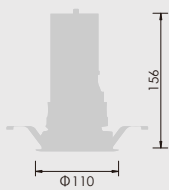

02 GLARELESS DOWN LIGHT FIXED

SPECIFICATIONS

Power consumption	27.4W
Weight	0.62kg
Body Materials	Die-cast aluminum Aluminum extrusion Powder coating painted
Lens Materials	Polycarbonate
CRI	Ra ≥ 80 Ra ≥ 90 Ra ≥ 97
Kelvin	2700 ■ 3000 ■ 3500 ■ 4000 ■

VOLTAGE 100-240	LED SYS COB	DIMMER 0-10V	POWER UNIT OUTSIDE	CUT OUT 100	GLARE CUT 35
CRI Ra ≥ 80	CRI Ra ≥ 90	CRI Ra ≥ 97	PROTECTION MODE IP20	LIFE TIME 40000h	

DRAWING

02 GLARELESS DOWN LIGHT FIXED

OPTICAL DATA $Ra \geq 90$