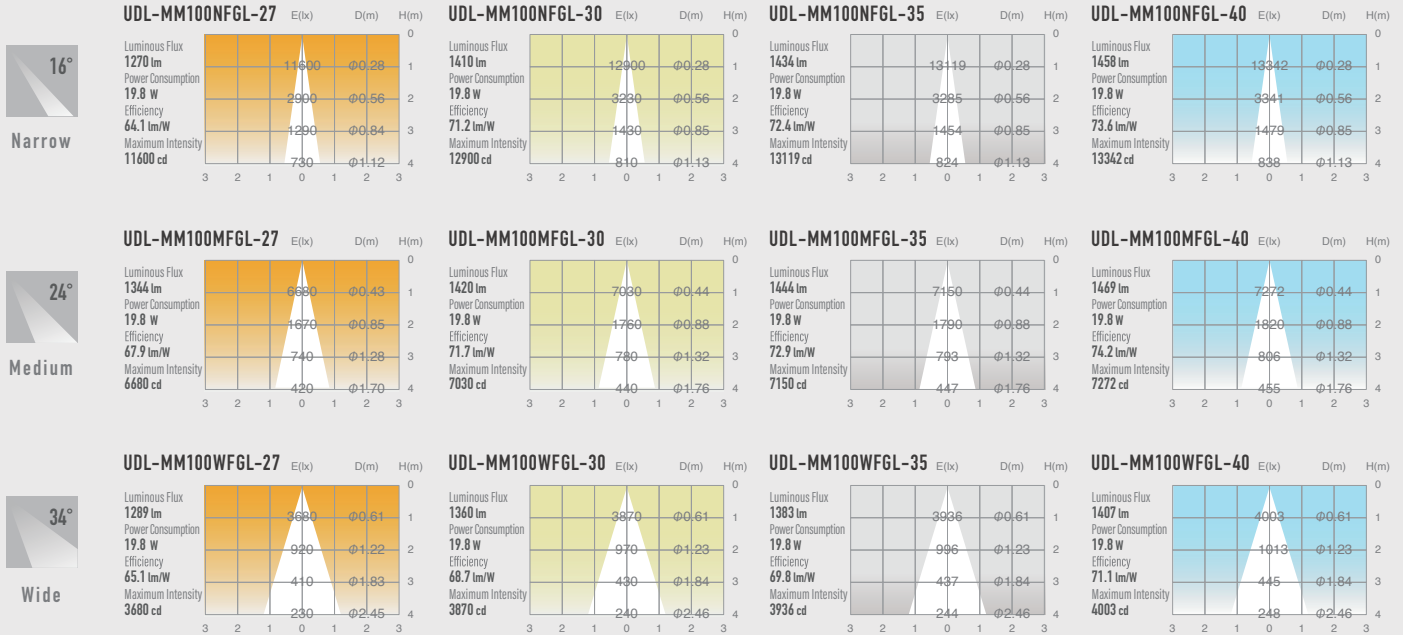

02 GLARELESS DOWN LIGHT FIXED

OPTICAL DATA $Ra \geq 90$

POWER SUPPLY / DIMMER SWITCH

Suitable Power supply for NonDimmable
ECIV045311JS

Suitable Power supply for 0-10V Dimmable
ECIV045311JP-D

Recommended Dimmer Switch
WTD5 57626

OPTIONAL ACCESSORIES

Edge smoothing Lens
ES-70

Diffusion Lens
DL-70/1.5

Diffusion Lens
DL-70/3.0

Diffusion Lens
DL-70/4.5

Spread Lens
SL-70

Honeycomb Louver
HL-70