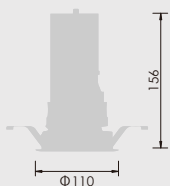

02 GLARELESS DOWN LIGHT FIXED

SPECIFICATIONS

Power consumption 19.8W

Weight 0.62kg

Body Materials Die-cast aluminum
Aluminum extrusion
Powder coating painted

Lens Materials Polycarbonate

CRI Ra ≥ 80
Ra ≥ 90
Ra ≥ 97

Kelvin 2700 ■
3000 ■
3500 ■
4000 ■

VOLTAGE 100-240	LED SYS COB	DIMMER 0-10V	POWER UNIT OUTSIDE	CUT OUT 100	GLARE CUT 35
CRI Ra ≥ 80	CRI Ra ≥ 90	CRI Ra ≥ 97	PROTECTION MODE IP20	LIFE TIME 40000h	

DRAWING