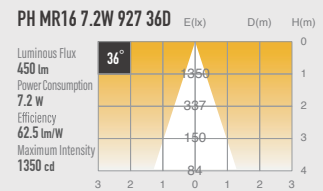

02 GLARELESS DOWN LIGHT FIXED

SPECIFICATIONS

Model No.	UDL-Mi75FG <small>(Lamp and transformer are not include)</small>
Weight	0.2kg
Body Materials	Die-cast aluminum Aluminum extrusion Powder coating painted

DRAWING

02 GLARELESS DOWN LIGHT FIXED

OPTICAL DATA $R_a \geq 90$

PRODUCT TYPE	VOLTAGE	WATTAGE	BASE	LUMEN	BEAM ANGLE	CCT	INTENSITY (Cd)	LIFETIME (Hrs)	CRI	DIMMABLE
Philips MAS LED MR16 ExpertColor 7.2-50W 927 10D	12	7.2	GU5.3	450	10	2700K	4500	40,000	97	YES
Philips MAS LED MR16 ExpertColor 7.2-50W 927 24D	12	7.2	GU5.3	450	24	2700K	2200	40,000	97	YES
Philips MAS LED MR16 ExpertColor 7.2-50W 927 36D	12	7.2	GU5.3	450	36	2700K	1350	40,000	97	YES
SORAA SM16-07-10D-927-03 (-S3)	12	7.5	GU5.3	390	10	2700K	5710	30,000	95	YES
SORAA SM16-07-25D-927-03 (-S3)	12	7.5	GU5.3	410	25	2700K	2260	30,000	95	YES