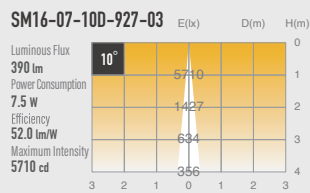

02 GLARELESS DOWN LIGHT FIXED

SPECIFICATIONS

Model No.	UDL-Mi75FG <small>(Lamp and transformer are not include)</small>
Weight	0.2kg
Body Materials	Die-cast aluminum Aluminum extrusion Powder coating painted

DRAWING

02 GLARELESS DOWN LIGHT FIXED

OPTICAL DATA $R_a \geq 90$

PRODUCT TYPE	VOLTAGE	WATTAGE	BASE	LUMEN	BEAM ANGLE	CCT	INTENSITY (Cd)	LIFETIME (Hrs)	CRI	DIMMABLE
Philips MAS LED MR16 ExpertColor 7.2-50W 927 10D	12	7.2	GU5.3	450	10	2700K	4500	40,000	97	YES
Philips MAS LED MR16 ExpertColor 7.2-50W 927 24D	12	7.2	GU5.3	450	24	2700K	2200	40,000	97	YES
Philips MAS LED MR16 ExpertColor 7.2-50W 927 36D	12	7.2	GU5.3	450	36	2700K	1350	40,000	97	YES
SORAA SM16-07-10D-927-03 (-S3)	12	7.5	GU5.3	390	10	2700K	5710	30,000	95	YES
SORAA SM16-07-25D-927-03 (-S3)	12	7.5	GU5.3	410	25	2700K	2260	30,000	95	YES