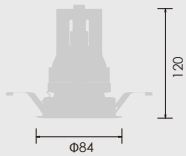

02 GLARELESS DOWN LIGHT FIXED

SPECIFICATIONS

Model No.	UDL-Mi75FG (Lamp and transformer are not include)
Weight	0.2kg
Body Materials	Die-cast aluminum Aluminum extrusion Powder coating painted

DRAWING