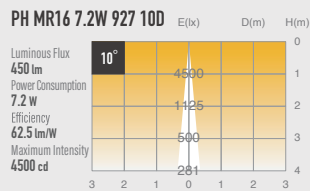

02 GLARELESS DOWN LIGHT FIXED

SPECIFICATIONS

Model No.	UDL-Mi75FG <small>(Lamp and transformer are not include)</small>
Weight	0.2kg
Body Materials	Die-cast aluminum Aluminum extrusion Powder coating painted

DRAWING

02 GLARELESS DOWN LIGHT FIXED

OPTICAL DATA $R_a \geq 90$

PRODUCT TYPE	VOLTAGE	WATTAGE	BASE	LUMEN	BEAM ANGLE	CCT	INTENSITY (Cd)	LIFETIME (Hrs)	CRI	DIMMABLE
Philips MAS LED MR16 ExpertColor 7.2-50W 927 10D	12	7.2	GU5.3	450	10	2700K	4500	40,000	97	YES
Philips MAS LED MR16 ExpertColor 7.2-50W 927 24D	12	7.2	GU5.3	450	24	2700K	2200	40,000	97	YES
Philips MAS LED MR16 ExpertColor 7.2-50W 927 36D	12	7.2	GU5.3	450	36	2700K	1350	40,000	97	YES
SORAA SM16-07-10D-927-03 (-S3)	12	7.5	GU5.3	390	10	2700K	5710	30,000	95	YES
SORAA SM16-07-25D-927-03 (-S3)	12	7.5	GU5.3	410	25	2700K	2260	30,000	95	YES