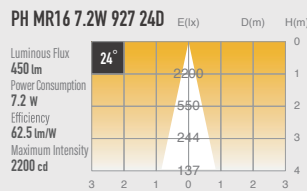

02 GLARELESS DOWN LIGHT FIXED

SPECIFICATIONS

Model No.	UDL-Mi75FG <small>(Lamp and transformer are not include)</small>
Weight	0.2kg
Body Materials	Die-cast aluminum Aluminum extrusion Powder coating painted

DRAWING

02 GLARELESS DOWN LIGHT FIXED

OPTICAL DATA $R_a \geq 90$

PRODUCT TYPE	VOLTAGE	WATTAGE	BASE	LUMEN	BEAM ANGLE	CCT	INTENSITY (Cd)	LIFETIME (Hrs)	CRI	DIMMABLE
Philips MAS LED MR16 ExpertColor 7.2-50W 927 10D	12	7.2	GU5.3	450	10	2700K	4500	40,000	97	YES
Philips MAS LED MR16 ExpertColor 7.2-50W 927 24D	12	7.2	GU5.3	450	24	2700K	2200	40,000	97	YES
Philips MAS LED MR16 ExpertColor 7.2-50W 927 36D	12	7.2	GU5.3	450	36	2700K	1350	40,000	97	YES
SORAA SM16-07-10D-927-03 (-S3)	12	7.5	GU5.3	390	10	2700K	5710	30,000	95	YES
SORAA SM16-07-25D-927-03 (-S3)	12	7.5	GU5.3	410	25	2700K	2260	30,000	95	YES