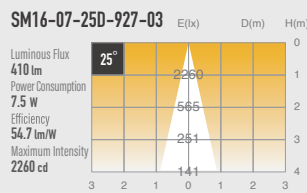

02 GLARELESS DOWN LIGHT FIXED

SPECIFICATIONS

Model No.	UDL-Mi75FG <small>(Lamp and transformer are not include)</small>
Weight	0.2kg
Body Materials	Die-cast aluminum Aluminum extrusion Powder coating painted

DRAWING

02 GLARELESS DOWN LIGHT FIXED

OPTICAL DATA $R_a \geq 90$

PRODUCT TYPE	VOLTAGE	WATTAGE	BASE	LUMEN	BEAM ANGLE	CCT	INTENSITY (Cd)	LIFETIME (Hrs)	CRI	DIMMABLE
Philips MAS LED MR16 ExpertColor 7.2-50W 927 10D	12	7.2	GU5.3	450	10	2700K	4500	40,000	97	YES
Philips MAS LED MR16 ExpertColor 7.2-50W 927 24D	12	7.2	GU5.3	450	24	2700K	2200	40,000	97	YES
Philips MAS LED MR16 ExpertColor 7.2-50W 927 36D	12	7.2	GU5.3	450	36	2700K	1350	40,000	97	YES
SORAA SM16-07-10D-927-03 (-S3)	12	7.5	GU5.3	390	10	2700K	5710	30,000	95	YES
SORAA SM16-07-25D-927-03 (-S3)	12	7.5	GU5.3	410	25	2700K	2260	30,000	95	YES