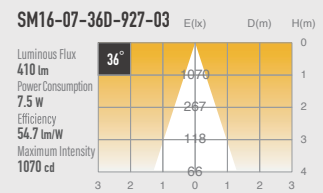

02 GLARELESS DOWN LIGHT FIXED

SPECIFICATIONS

Model No.	UDL-Mi75FG <small>(Lamp and transformer are not include)</small>
Weight	0.2kg
Body Materials	Die-cast aluminum Aluminum extrusion Powder coating painted

DRAWING

02 GLARELESS DOWN LIGHT FIXED

OPTICAL DATA $R_a \geq 90$

PRODUCT TYPE	VOLTAGE	WATTAGE	BASE	LUMEN	BEAM ANGLE	CCT	INTENSITY (Cd)	LIFETIME (Hrs)	CRI	DIMMABLE
Philips MAS LED MR16 ExpertColor 7.2-50W 927 10D	12	7.2	GU5.3	450	10	2700K	4500	40,000	97	YES
Philips MAS LED MR16 ExpertColor 7.2-50W 927 24D	12	7.2	GU5.3	450	24	2700K	2200	40,000	97	YES
Philips MAS LED MR16 ExpertColor 7.2-50W 927 36D	12	7.2	GU5.3	450	36	2700K	1350	40,000	97	YES
SORAA SM16-07-10D-927-03 (-S3)	12	7.5	GU5.3	390	10	2700K	5710	30,000	95	YES
SORAA SM16-07-25D-927-03 (-S3)	12	7.5	GU5.3	410	25	2700K	2260	30,000	95	YES