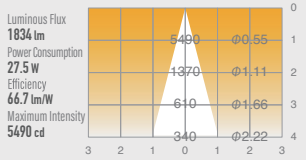

UDL-L100WFGR-27