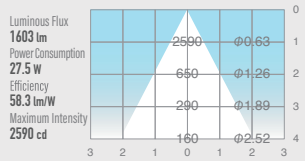

UDL-L100VWFG-40