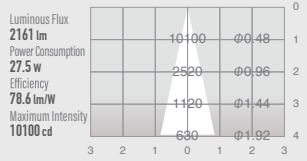

02 GLARELESS DOWN LIGHT FIXED

SPECIFICATIONS

Power consumption	27.5W
Weight	0.64kg
Body Materials	Die-cast aluminum Aluminum extrusion Powder coating painted
Reflector Materials	Aluminum
CRI	Ra ≥ 80 Ra ≥ 90 Ra ≥ 97
Kelvin	2700 ■ 3000 ■ 3500 ■ 4000 ■

DRAWING

02 GLARELESS DOWN LIGHT FIXED

OPTICAL DATA Ra ≥ 90

Narrow

UDL-L100NFGR-27

UDL-L100NFGR-30

UDL-L100NFGR-35

UDL-L100NFGR-40

Medium

UDL-L100MFGR-27

UDL-L100MFGR-30

UDL-L100MFGR-35

UDL-L100MFGR-40

Wide

UDL-L100WFGR-27

UDL-L100WFGR-30