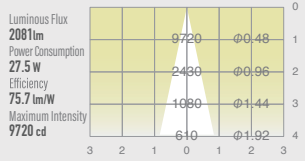

UDL-L100MFGR-30