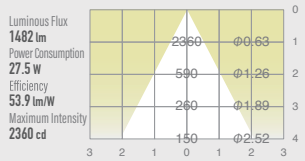

UDL-L100VWFG-30