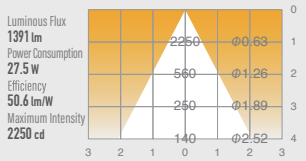

UDL-L100VWFG-27