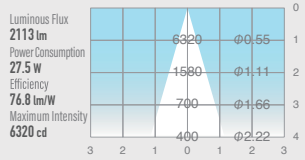

UDL-L100WFGR-40

Very Wide