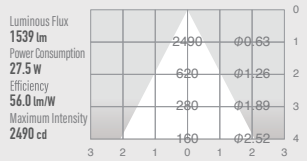

UDL-L100VWFG-35