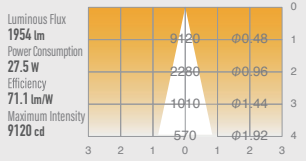

UDL-L100MFGR-27