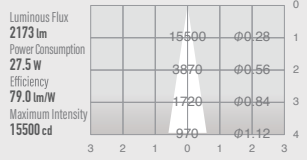

02 GLARELESS DOWN LIGHT FIXED

SPECIFICATIONS

Power consumption	27.5W
Weight	0.64kg
Body Materials	Die-cast aluminum Aluminum extrusion Powder coating painted
Reflector Materials	Aluminum
CRI	Ra ≥ 80 Ra ≥ 90 Ra ≥ 97
Kelvin	2700 ■ 3000 ■ 3500 ■ 4000 ■

DRAWING

02 GLARELESS DOWN LIGHT FIXED

OPTICAL DATA Ra ≥ 90

Narrow

UDL-L100NFGR-27

UDL-L100NFGR-30

UDL-L100NFGR-35

UDL-L100NFGR-40