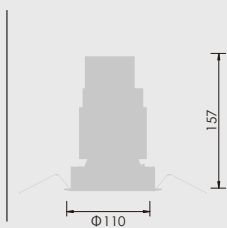

02 GLARELESS DOWN LIGHT FIXED

SPECIFICATIONS

Power consumption	27.5W
Weight	0.64kg
Body Materials	Die-cast aluminum Aluminum extrusion Powder coating painted
Reflector Materials	Aluminum
CRI	Ra ≥ 80 Ra ≥ 90 Ra ≥ 97
Kelvin	2700 ■ 3000 ■ 3500 ■ 4000 ■

DRAWING

02 GLARELESS DOWN LIGHT FIXED

OPTICAL DATA Ra ≥ 90

Narrow

UDL-L100NFGR-27

UDL-L100NFGR-30

UDL-L100NFGR-35

UDL-L100NFGR-40