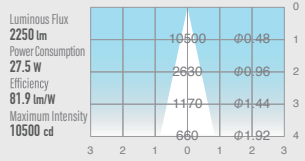

UDL-L100MFGR-40

Wide