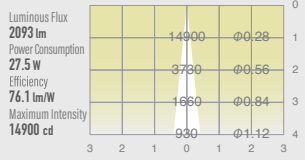

02 GLARELESS DOWN LIGHT FIXED

SPECIFICATIONS

Power consumption	27.5W
Weight	0.64kg
Body Materials	Die-cast aluminum Aluminum extrusion Powder coating painted
Reflector Materials	Aluminum
CRI	Ra ≥ 80 Ra ≥ 90 Ra ≥ 97
Kelvin	2700 ■ 3000 ■ 3500 ■ 4000 ■

DRAWING

02 GLARELESS DOWN LIGHT FIXED

OPTICAL DATA Ra ≥ 90

Narrow

UDL-L100NFGR-27

UDL-L100NFGR-30

UDL-L100NFGR-35

UDL-L100NFGR-40