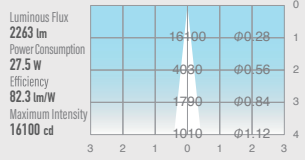

02 GLARELESS DOWN LIGHT FIXED

SPECIFICATIONS

Power consumption	27.5W
Weight	0.64kg
Body Materials	Die-cast aluminum Aluminum extrusion Powder coating painted
Reflector Materials	Aluminum
CRI	Ra ≥ 80 Ra ≥ 90 Ra ≥ 97
Kelvin	2700 ■ 3000 ■ 3500 ■ 4000 ■

DRAWING

02 GLARELESS DOWN LIGHT FIXED

OPTICAL DATA Ra ≥ 90

Narrow

UDL-L100NFGR-27

UDL-L100NFGR-30

UDL-L100NFGR-35

UDL-L100NFGR-40