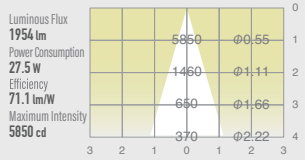

UDL-L100WFGR-30