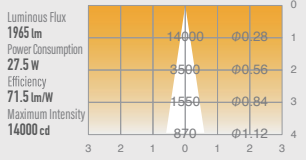

02 GLARELESS DOWN LIGHT FIXED

SPECIFICATIONS

Power consumption	27.5W
Weight	0.64kg
Body Materials	Die-cast aluminum Aluminum extrusion Powder coating painted
Reflector Materials	Aluminum
CRI	Ra ≥ 80 Ra ≥ 90 Ra ≥ 97
Kelvin	2700 ■ 3000 ■ 3500 ■ 4000 ■

DRAWING

02 GLARELESS DOWN LIGHT FIXED

OPTICAL DATA Ra ≥ 90

Narrow

UDL-L100NFGR-27

UDL-L100NFGR-30

UDL-L100NFGR-35

UDL-L100NFGR-40