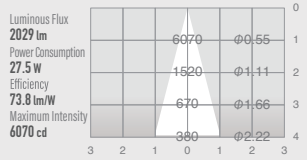

UDL-L100WFGR-35