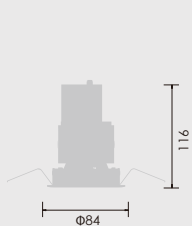

02 GLARELESS DOWN LIGHT FIXED

SPECIFICATIONS

Power consumption 15.0W

Weight 0.3kg

Body Materials Die-cast aluminum
Aluminum extrusion
Powder coating painted

Reflector Materials Aluminum

CRI Ra ≥ 80
Ra ≥ 90
Ra ≥ 97

Kelvin 2700 ■
3000 ■
3500 ■
4000 ■

DRAWING