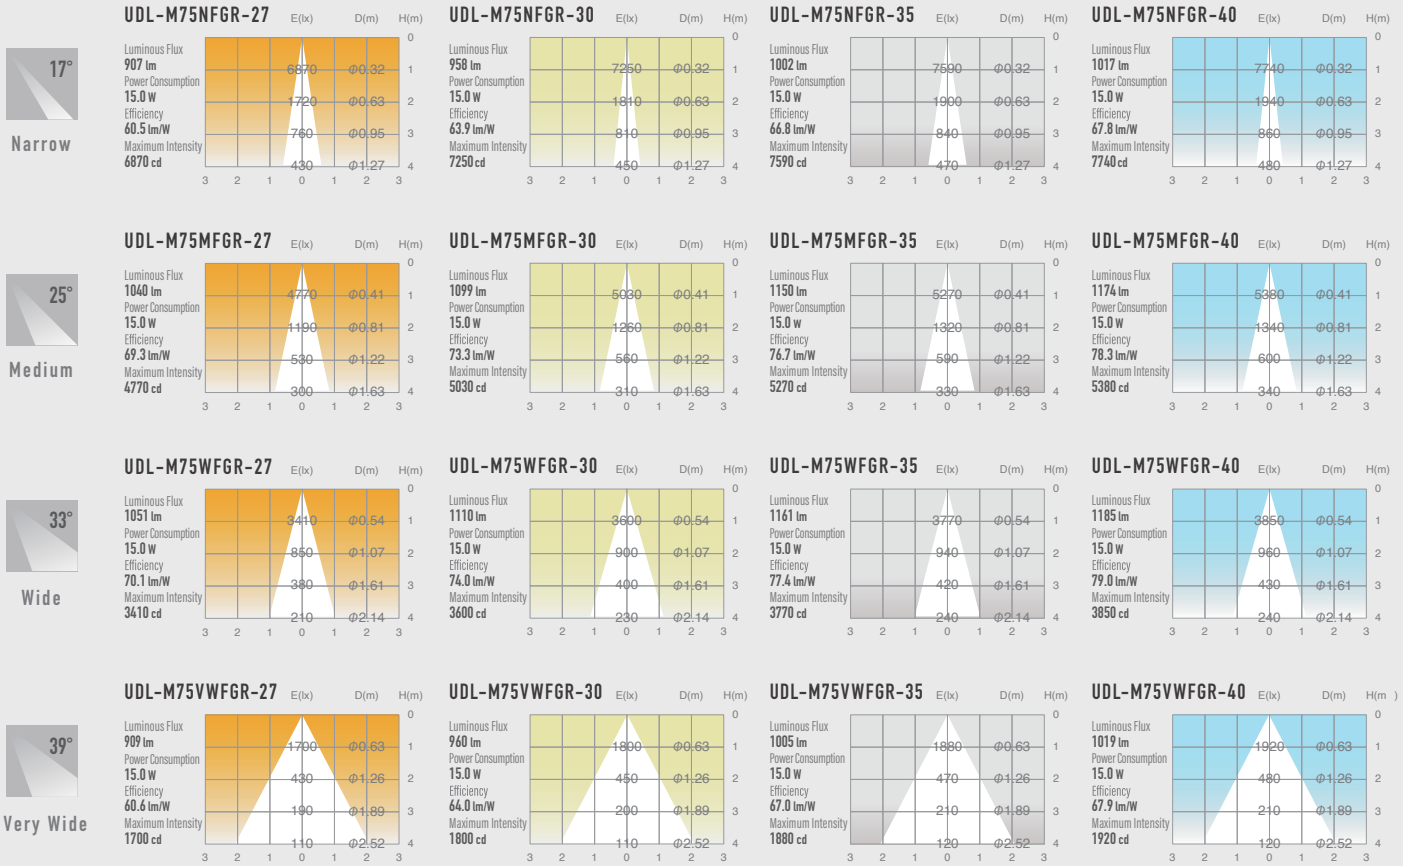

02 GLARELESS DOWN LIGHT FIXED

SPECIFICATIONS

Power consumption 15.0W

Weight 0.3kg

Body Materials Die-cast aluminum
Aluminum extrusion
Powder coating painted

Reflector Materials Aluminum

CRI Ra ≥ 80
Ra ≥ 90
Ra ≥ 97

Kelvin 2700 ■
3000 ■
3500 ■
4000 ■

DRAWING

02 GLARELESS DOWN LIGHT FIXED

OPTICAL DATA Ra ≥ 90

POWER SUPPLY / DIMMER SWITCH

Suitable Power supply for NonDimmable
ECIV03211JS

Suitable Power supply for 0-10V Dimmable
ECIV03211JP-D