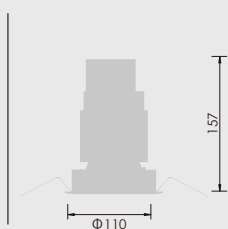

02 GLARELESS DOWN LIGHT FIXED

SPECIFICATIONS

Power consumption	21.0W
Weight	0.64kg
Body Materials	Die-cast aluminum Aluminum extrusion Powder coating painted
Reflector Materials	Aluminum

CRI	Ra ≥ 80
	Ra ≥ 90
	Ra ≥ 97

Kelvin	2700 ■
	3000 ■
	3500 ■
	4000 ■

VOLTAGE 100-240	LED SYS COB	DIMMER 0-10V	POWER UNIT OUTSIDE	CUT OUT 100	GLARE CUT 35
CRI Ra ≥ 80	CRI Ra ≥ 90	CRI Ra ≥ 97	PROTECTION MODE IP20	LIFE TIME 40000h	

DRAWING