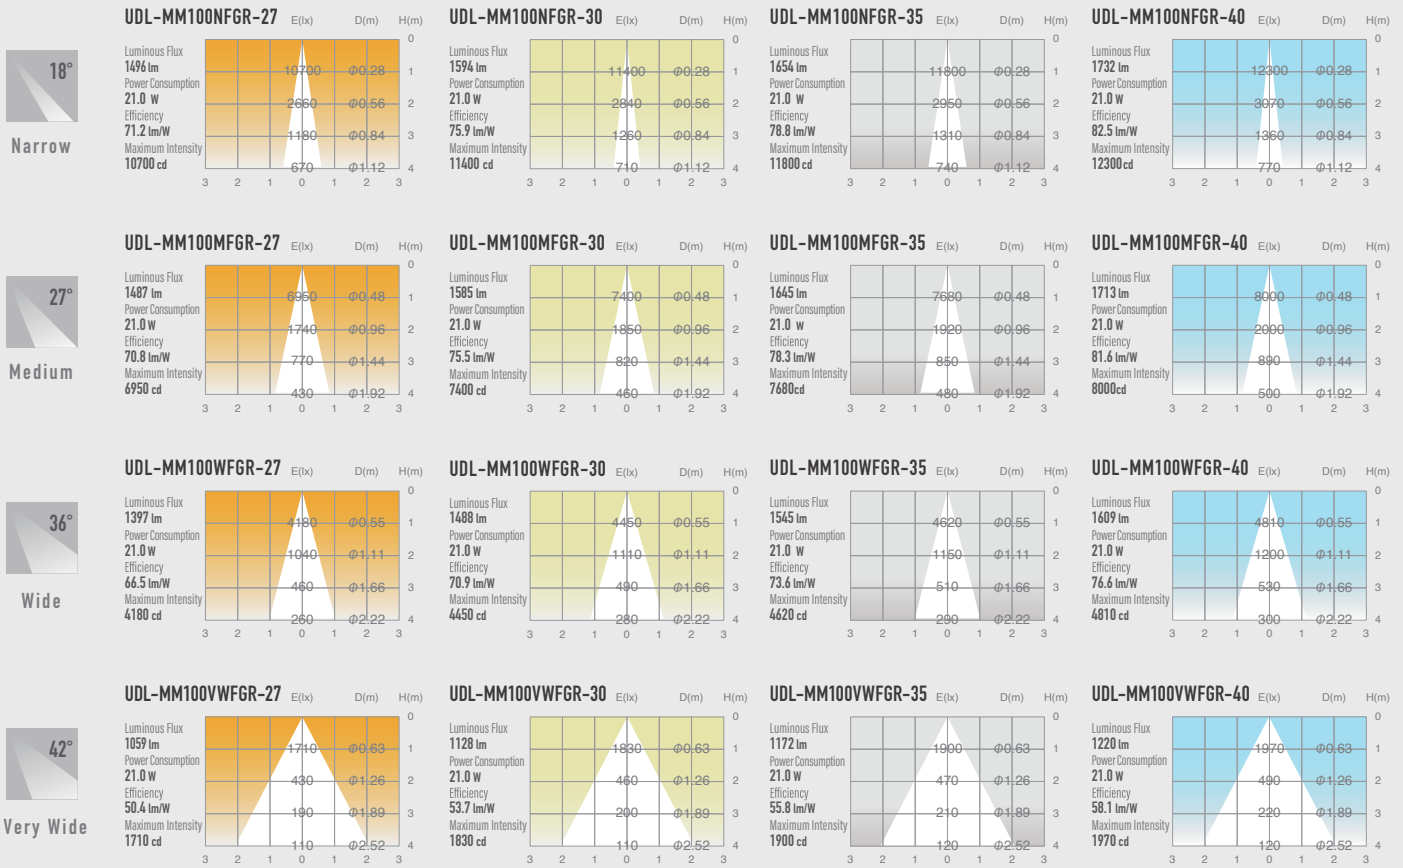

02 GLARELESS DOWN LIGHT FIXED

OPTICAL DATA Ra ≥ 90

POWER SUPPLY / DIMMER SWITCH

Suitable Power supply for NonDimmable
ECIV045311S

Suitable Power supply for 0-10V Dimmable
ECIV045311P-D

Recommended Dimmer Switch
WTFD 57626

OPTIONAL ACCESSORIES

Edge smoothing Lens
ES-50

Diffusion Lens
DL-50/1.5

Diffusion Lens
DL-50/3.0

Diffusion Lens
DL-50/4.5

Spread Lens
SL-50

Honeycomb Louver
HL-50