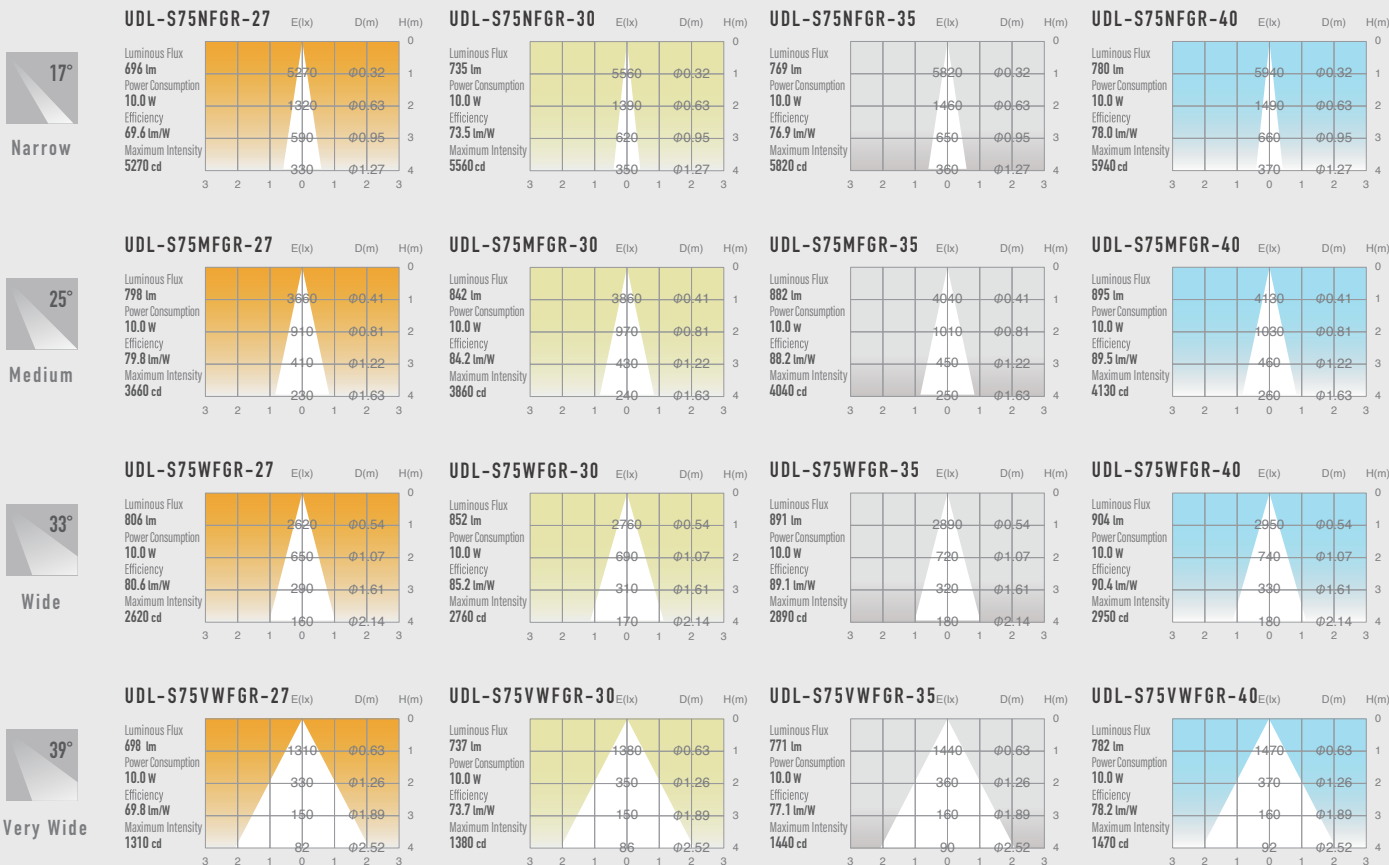

## SPECIFICATIONS

Power consumption	10.0W
Weight	0.3kg
Body Materials	Die-cast aluminum Aluminum extrusion Powder coating painted
Reflector Materials	Aluminum
CRI	Ra ≥ 80 Ra ≥ 90 Ra ≥ 97
Kelvin	2700 <span style="color: orange;">■</span> 3000 <span style="color: yellow;">■</span> 3500 <span style="color: gray;">■</span> 4000 <span style="color: blue;">■</span>

## DRAWING

## OPTICAL DATA Ra ≥ 90