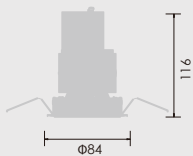

02 GLARELESS DOWN LIGHT FIXED

SPECIFICATIONS

Power consumption	10.0W
Weight	0.3kg
Body Materials	Die-cast aluminum Aluminum extrusion Powder coating painted
Reflector Materials	Aluminum
CRI	Ra ≥ 80 Ra ≥ 90 Ra ≥ 97
Kelvin	2700 ■ 3000 ■ 3500 ■ 4000 ■

DRAWING