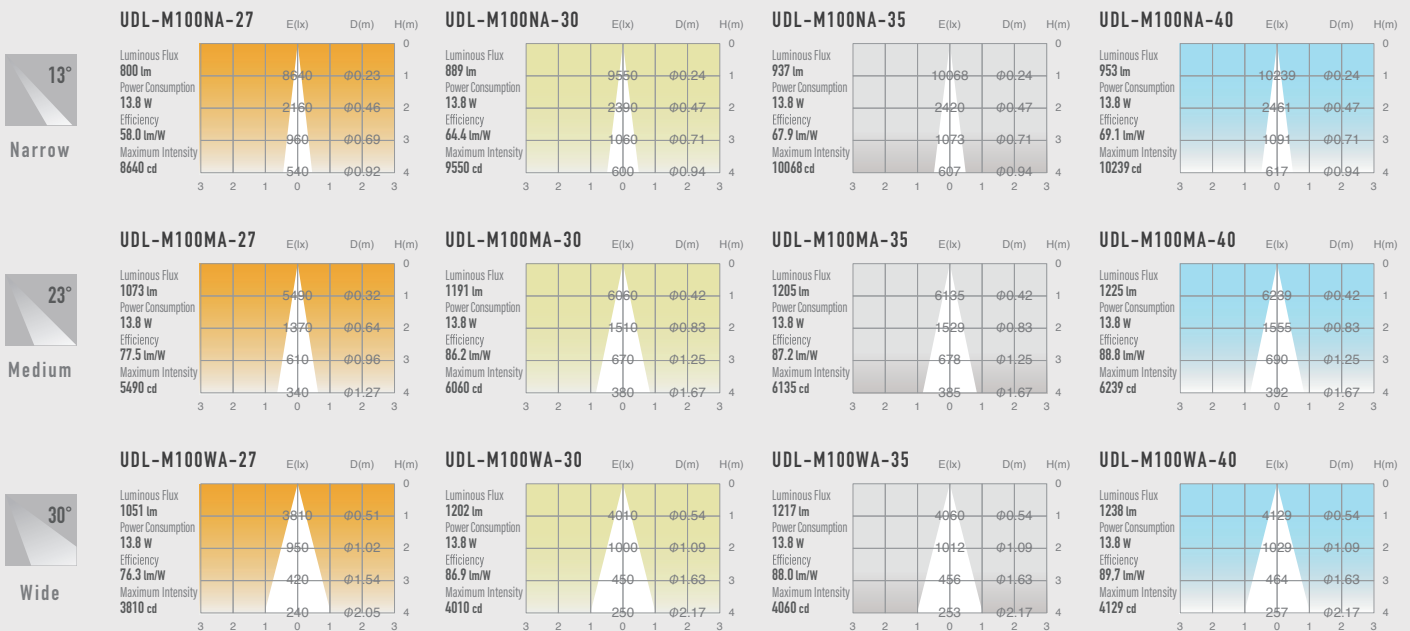

POWER SUPPLY / DIMMER SWITCH

Suitable Power supply for NonDimmable
EC1V03721JS

Suitable Power supply for 0-10V Dimmable
EC1V03721JP-D

Recommended Dimmer Switch
WTD5 57626

OPTIONAL ACCESSORIES

Honeycomb Louver
HL-50