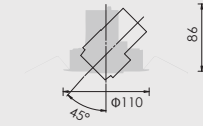

OPTICAL DATA Ra ≥ 90