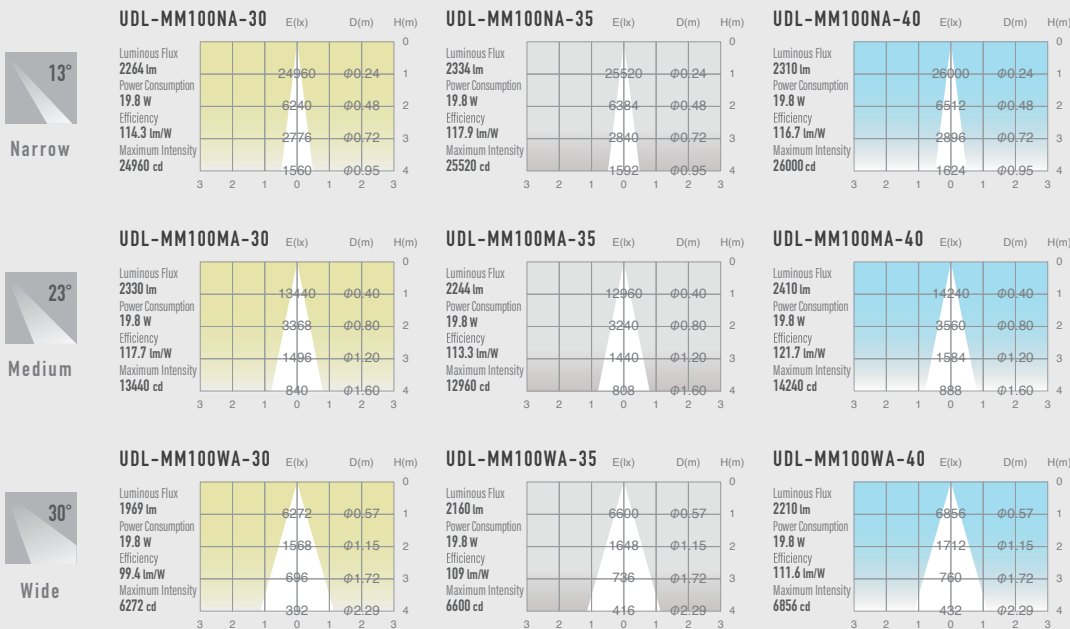

# 03 STANDARD DOWN LIGHT ADJUSTABLE

## SPECIFICATIONS

Power consumption	19.8W	CRI	Ra ≥ 80 Ra ≥ 90
Weight	0.71kg		
Body Materials	Die-cast aluminum Aluminum extrusion Powder coating painted	Kelvin	3000 <span style="color: yellow;">■</span> 3500 <span style="color: gray;">■</span> 4000 <span style="color: blue;">■</span>
Lens Materials	Polycarbonate		

## OPTICAL DATA Ra ≥ 80