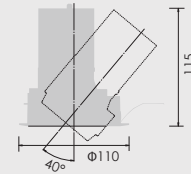

## SPECIFICATIONS

Power consumption	19.8W	CRI	Ra ≥ 80 Ra ≥ 90
Weight	0.71kg		
Body Materials	Die-cast aluminum Aluminum extrusion Powder coating painted	Kelvin	3000 <span style="color: yellow;">■</span> 3500 <span style="color: gray;">■</span> 4000 <span style="color: blue;">■</span>
Lens Materials	Polycarbonate		