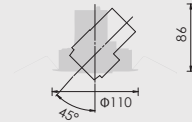

OPTICAL DATA Ra ≥ 90