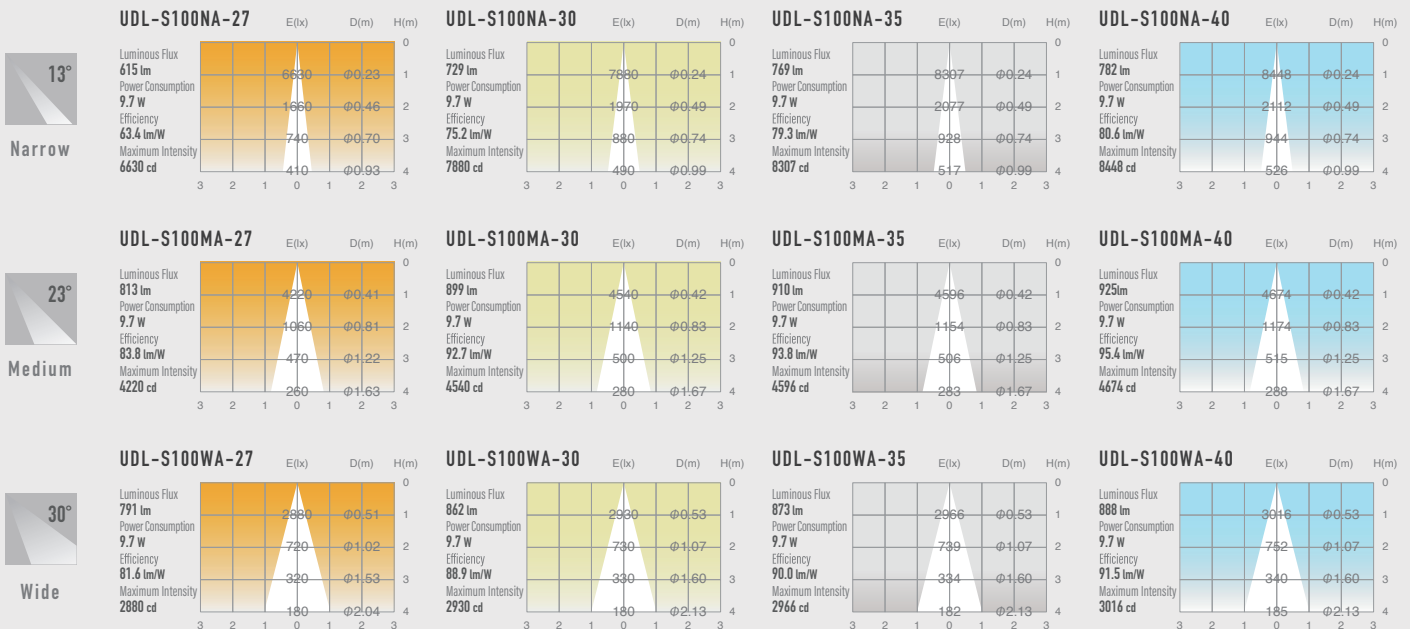

## SPECIFICATIONS

Power consumption	9.7W	CRI	Ra ≥ 80 Ra ≥ 90
Weight	0.42kg		
Body Materials	Die-cast aluminum Aluminum extrusion Powder coating painted	Kelvin	2700 <span style="color: orange;">■</span> 3000 <span style="color: yellow;">■</span> 3500 <span style="color: grey;">■</span> 4000 <span style="color: blue;">■</span>
Lens Materials	Polycarbonate		

## OPTICAL DATA Ra ≥ 90