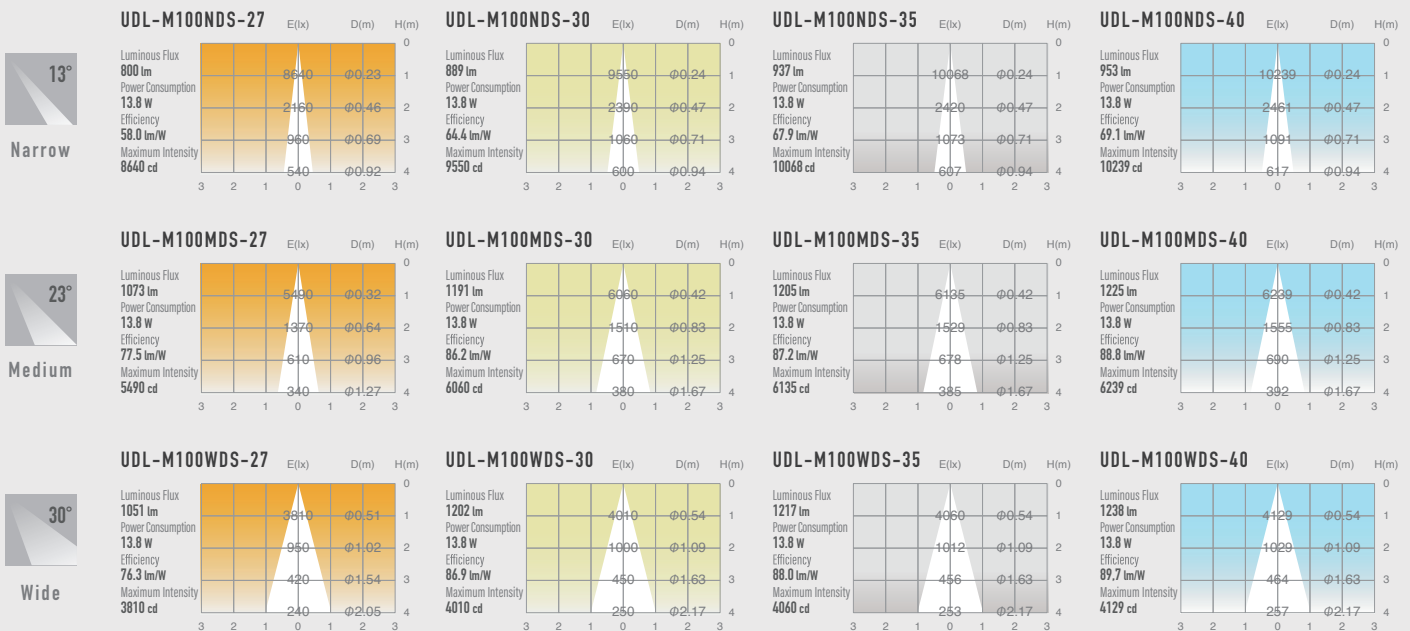

POWER SUPPLY / DIMMER SWITCH

Suitable Power supply for NonDimmable
ECIV03721JS

Suitable Power supply for 0-10V Dimmable
ECIV03721JP-D

Recommended Dimmer Switch
WTD5 57626

OPTIONAL ACCESSORIES

Honeycomb Louver
HL-50