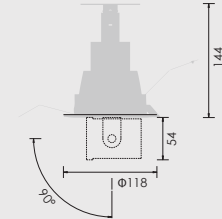

OPTICAL DATA Ra ≥ 90