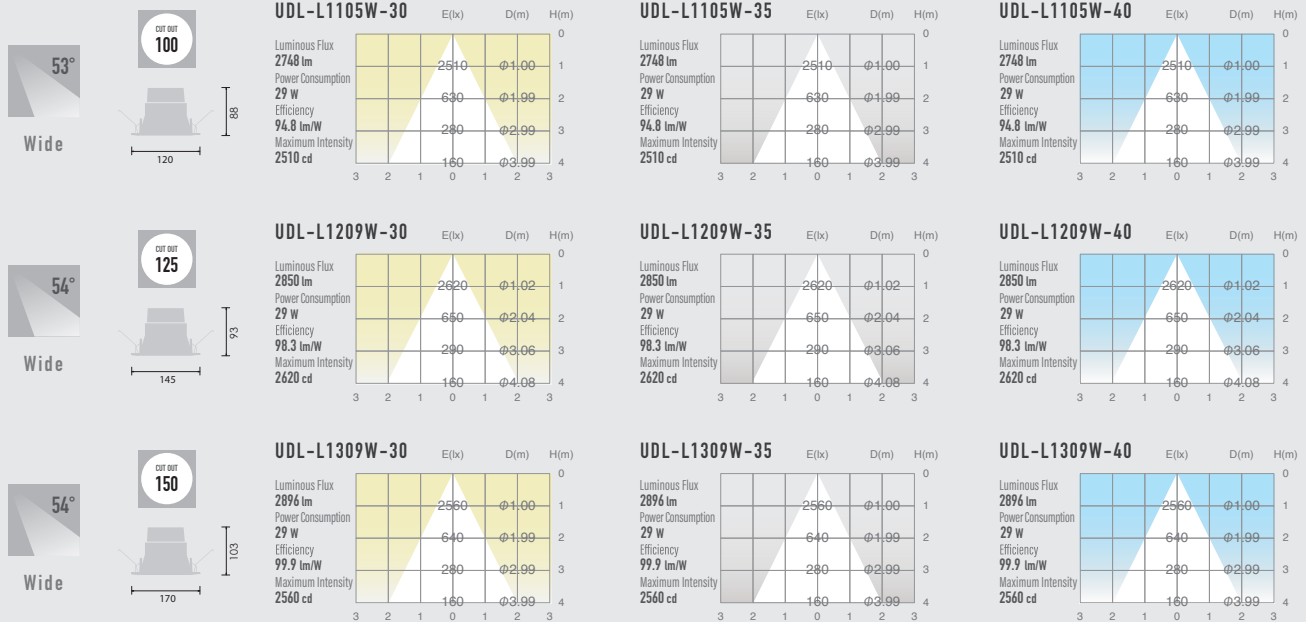

OPTICAL DATA Ra ≥ 80

POWER SUPPLY / DIMMER SWITCH

Suitable Power supply for NonDimmable
ECIV065311P

Suitable Power supply for Dimmable
ECIV065311P-D

Recommended Dimmer Switch
WTFD 57626

OPTIONAL ACCESSORIES