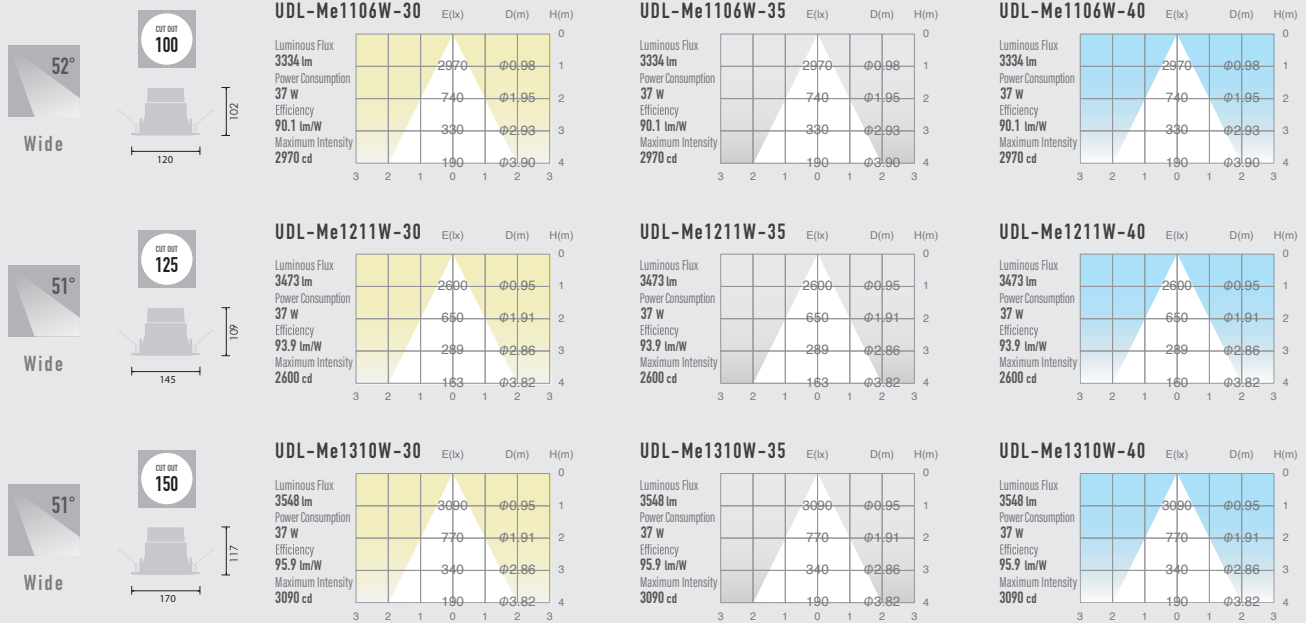

OPTICAL DATA Ra ≥ 80

POWER SUPPLY / DIMMER SWITCH

Suitable Power supply
for NonDimmable
ECIV085411P

Suitable Power supply
for Dimmable
ECIV085411P-D

Recommended Dimmer Switch
WTFD 57626

OPTIONAL ACCESSORIES