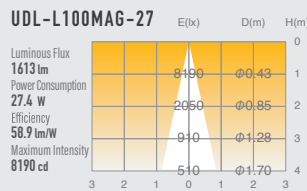

02 GLARELESS DOWN LIGHT ADJUSTABLE

SPECIFICATIONS

Power consumption	27.4W	CRI	Ra ≥ 80 Ra ≥ 90 Ra ≥ 97
Weight	0.69kg	Kelvin	2700 ■ 3000 ■
Body Materials	Die-cast aluminum Powder coating painted		
Reflector Materials	Polycarbonate		

OPTICAL DATA Ra ≥ 90

Narrow

Medium

Wide

POWER SUPPLY / DIMMER SWITCH

Suitable Power supply for NonDimmable
ECIV065311P

Suitable Power supply for Dimmable
ECIV065311P-D

Recommended Dimmer Switch
WTFD 57626

OPTIONAL ACCESSORIES

Edge smoothing Lens
ES-60

Diffusion Lens
DL-60/1.5

Diffusion Lens
DL-60/3.0

Diffusion Lens
DL-60/4.5

Spread Lens
SL-60

Honeycomb Louver
HL-60