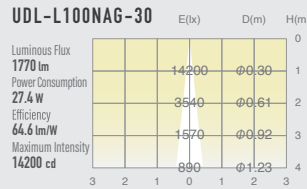

OPTICAL DATA Ra ≥ 90

Narrow