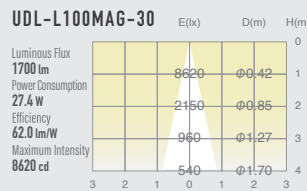

02 GLARELESS DOWN LIGHT ADJUSTABLE

SPECIFICATIONS

Power consumption	27.4W	CRI	Ra ≥ 80 Ra ≥ 90 Ra ≥ 97
Weight	0.69kg	Kelvin	2700 ■ 3000 ■
Body Materials	Die-cast aluminum Powder coating painted		
Reflector Materials	Polycarbonate		

OPTICAL DATA Ra ≥ 90

Narrow

Medium

Wide

POWER SUPPLY / DIMMER SWITCH

Suitable Power supply for NonDimmable
ECIV065311P

Suitable Power supply for Dimmable
ECIV065311P-D

Recommended Dimmer Switch
WTFD 57626

OPTIONAL ACCESSORIES

Edge smoothing Lens
ES-60

Diffusion Lens
DL-60/1.5

Diffusion Lens
DL-60/3.0

Diffusion Lens
DL-60/4.5

Spread Lens
SL-60

Honeycomb Louver
HL-60