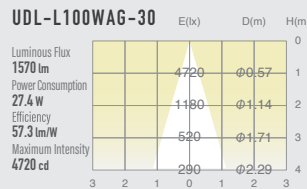

02 GLARELESS DOWN LIGHT ADJUSTABLE

SPECIFICATIONS

Power consumption	27.4W	CRI	Ra ≥ 80 Ra ≥ 90 Ra ≥ 97
Weight	0.69kg	Kelvin	2700 ■ 3000 ■
Body Materials	Die-cast aluminum Powder coating painted		
Reflector Materials	Polycarbonate		

OPTICAL DATA Ra ≥ 90

Narrow

Medium

Wide

POWER SUPPLY / DIMMER SWITCH

Suitable Power supply for NonDimmable
ECIV065311P

Suitable Power supply for Dimmable
ECIV065311P-D

Recommended Dimmer Switch
WTFD 57626

OPTIONAL ACCESSORIES

Edge smoothing Lens
ES-60

Diffusion Lens
DL-60/1.5

Diffusion Lens
DL-60/3.0

Diffusion Lens
DL-60/4.5

Spread Lens
SL-60

Honeycomb Louver
HL-60