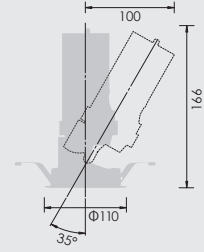

02 GLARELESS DOWN LIGHT ADJUSTABLE

SPECIFICATIONS

Power consumption	27.4W	CRI	Ra ≥ 80 Ra ≥ 90 Ra ≥ 97
Weight	0.69kg	Kelvin	2700 ■ 3000 ■
Body Materials	Die-cast aluminum Powder coating painted		
Reflector Materials	Polycarbonate		