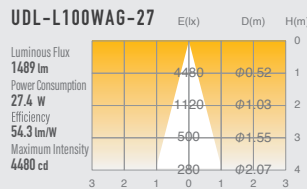

02 GLARELESS DOWN LIGHT ADJUSTABLE

SPECIFICATIONS

Power consumption	27.4W	CRI	Ra ≥ 80 Ra ≥ 90 Ra ≥ 97
Weight	0.69kg	Kelvin	2700 ■ 3000 ■
Body Materials	Die-cast aluminum Powder coating painted		
Reflector Materials	Polycarbonate		

OPTICAL DATA Ra ≥ 90

Narrow

Medium

Wide

POWER SUPPLY / DIMMER SWITCH

Suitable Power supply for NonDimmable
ECIV065311P

Suitable Power supply for Dimmable
ECIV065311P-D

Recommended Dimmer Switch
WTFD 57626

OPTIONAL ACCESSORIES

Edge smoothing Lens
ES-60

Diffusion Lens
DL-60/1.5

Diffusion Lens
DL-60/3.0

Diffusion Lens
DL-60/4.5

Spread Lens
SL-60

Honeycomb Louver
HL-60