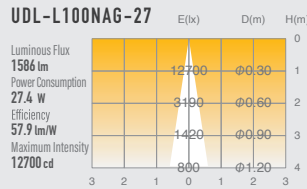

OPTICAL DATA Ra ≥ 90

Narrow