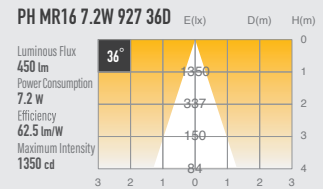

02 GLARELESS DOWN LIGHT ADJUSTABLE

SPECIFICATIONS

Model No.	UDL-Mi75AG (Lamp and transformer are not include)
Weight	0.22kg
Body Materials	Aluminum extrusion Powder coating painted

OPTICAL DATA

PRODUCT TYPE	VOLTAGE	WATTAGE	BASE	LUMEN	BEAM ANGLE	CCT	INTENSITY (Cd)	LIFETIME (Hrs)	CRI	DIMMABLE
Philips MAS LED MR16 ExpertColor 7.2-50W 927 10D	12	7.2	GU5.3	450	10	2700K	4500	40,000	97	YES
Philips MAS LED MR16 ExpertColor 7.2-50W 927 24D	12	7.2	GU5.3	450	24	2700K	2200	40,000	97	YES
Philips MAS LED MR16 ExpertColor 7.2-50W 927 36D	12	7.2	GU5.3	450	36	2700K	1350	40,000	97	YES
SORAA SM16-07-10D-927-03 (-S3)	12	7.5	GU5.3	390	10	2700K	5710	30,000	95	YES
SORAA SM16-07-25D-927-03 (-S3)	12	7.5	GU5.3	410	25	2700K	2260	30,000	95	YES