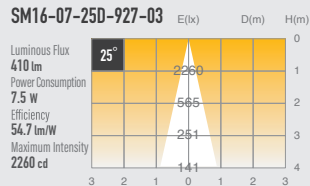

02 GLARELESS DOWN LIGHT ADJUSTABLE

SPECIFICATIONS

Model No.	UDL-Mi75AG (Lamp and transformer are not include)
Weight	0.22kg
Body Materials	Aluminum extrusion Powder coating painted

OPTICAL DATA

PRODUCT TYPE	VOLTAGE	WATTAGE	BASE	LUMEN	BEAM ANGLE	CCT	INTENSITY (Cd)	LIFETIME (Hrs)	CRI	DIMMABLE
Philips MAS LED MR16 ExpertColor 7.2-50W 927 10D	12	7.2	GU5.3	450	10	2700K	4500	40,000	97	YES
Philips MAS LED MR16 ExpertColor 7.2-50W 927 24D	12	7.2	GU5.3	450	24	2700K	2200	40,000	97	YES
Philips MAS LED MR16 ExpertColor 7.2-50W 927 36D	12	7.2	GU5.3	450	36	2700K	1350	40,000	97	YES
SORAA SM16-07-10D-927-03 (-S3)	12	7.5	GU5.3	390	10	2700K	5710	30,000	95	YES
SORAA SM16-07-25D-927-03 (-S3)	12	7.5	GU5.3	410	25	2700K	2260	30,000	95	YES