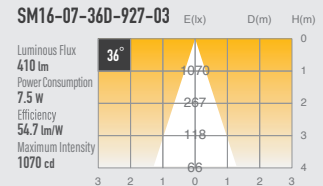

02 GLARELESS DOWN LIGHT ADJUSTABLE

SPECIFICATIONS

Model No.	UDL-Mi75AG (Lamp and transformer are not include)
Weight	0.22kg
Body Materials	Aluminum extrusion Powder coating painted

OPTICAL DATA

PRODUCT TYPE	VOLTAGE	WATTAGE	BASE	LUMEN	BEAM ANGLE	CCT	INTENSITY (Cd)	LIFETIME (Hrs)	CRI	DIMMABLE
Philips MAS LED MR16 ExpertColor 7.2-50W 927 10D	12	7.2	GU5.3	450	10	2700K	4500	40,000	97	YES
Philips MAS LED MR16 ExpertColor 7.2-50W 927 24D	12	7.2	GU5.3	450	24	2700K	2200	40,000	97	YES
Philips MAS LED MR16 ExpertColor 7.2-50W 927 36D	12	7.2	GU5.3	450	36	2700K	1350	40,000	97	YES
SORAA SM16-07-10D-927-03 (-S3)	12	7.5	GU5.3	390	10	2700K	5710	30,000	95	YES
SORAA SM16-07-25D-927-03 (-S3)	12	7.5	GU5.3	410	25	2700K	2260	30,000	95	YES