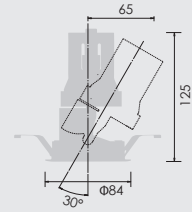

02 GLARELESS DOWN LIGHT ADJUSTABLE

SPECIFICATIONS

Model No.	UDL-Mi75AG (Lamp and transformer are not include)
Weight	0.22kg
Body Materials	Aluminum extrusion Powder coating painted

OPTICAL DATA

PRODUCT TYPE	VOLTAGE	WATTAGE	BASE	LUMEN	BEAM ANGLE	CCT	INTENSITY (Cd)	LIFETIME (Hrs)	CRI	DIMMABLE
Philips MAS LED MR16 ExpertColor 7.2-50W 927 10D	12	7.2	GU5.3	450	10	2700K	4500	40,000	97	YES
Philips MAS LED MR16 ExpertColor 7.2-50W 927 24D	12	7.2	GU5.3	450	24	2700K	2200	40,000	97	YES
Philips MAS LED MR16 ExpertColor 7.2-50W 927 36D	12	7.2	GU5.3	450	36	2700K	1350	40,000	97	YES
SORAA SM16-07-10D-927-03 (-S3)	12	7.5	GU5.3	390	10	2700K	5710	30,000	95	YES
SORAA SM16-07-25D-927-03 (-S3)	12	7.5	GU5.3	410	25	2700K	2260	30,000	95	YES