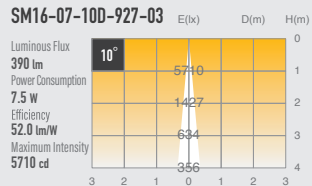

02 GLARELESS DOWN LIGHT ADJUSTABLE

SPECIFICATIONS

Model No.	UDL-Mi75AG (Lamp and transformer are not include)
Weight	0.22kg
Body Materials	Aluminum extrusion Powder coating painted

OPTICAL DATA

PRODUCT TYPE	VOLTAGE	WATTAGE	BASE	LUMEN	BEAM ANGLE	CCT	INTENSITY (Cd)	LIFETIME (Hrs)	CRI	DIMMABLE
Philips MAS LED MR16 ExpertColor 7.2-50W 927 10D	12	7.2	GU5.3	450	10	2700K	4500	40,000	97	YES
Philips MAS LED MR16 ExpertColor 7.2-50W 927 24D	12	7.2	GU5.3	450	24	2700K	2200	40,000	97	YES
Philips MAS LED MR16 ExpertColor 7.2-50W 927 36D	12	7.2	GU5.3	450	36	2700K	1350	40,000	97	YES
SORAA SM16-07-10D-927-03 (-S3)	12	7.5	GU5.3	390	10	2700K	5710	30,000	95	YES
SORAA SM16-07-25D-927-03 (-S3)	12	7.5	GU5.3	410	25	2700K	2260	30,000	95	YES