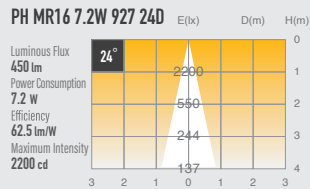

02 GLARELESS DOWN LIGHT ADJUSTABLE

SPECIFICATIONS

Model No.	UDL-Mi75AG (Lamp and transformer are not include)
Weight	0.22kg
Body Materials	Aluminum extrusion Powder coating painted

OPTICAL DATA

PRODUCT TYPE	VOLTAGE	WATTAGE	BASE	LUMEN	BEAM ANGLE	CCT	INTENSITY (Cd)	LIFETIME (Hrs)	CRI	DIMMABLE
Philips MAS LED MR16 ExpertColor 7.2-50W 927 10D	12	7.2	GU5.3	450	10	2700K	4500	40,000	97	YES
Philips MAS LED MR16 ExpertColor 7.2-50W 927 24D	12	7.2	GU5.3	450	24	2700K	2200	40,000	97	YES
Philips MAS LED MR16 ExpertColor 7.2-50W 927 36D	12	7.2	GU5.3	450	36	2700K	1350	40,000	97	YES
SORAA SM16-07-10D-927-03 (-S3)	12	7.5	GU5.3	390	10	2700K	5710	30,000	95	YES
SORAA SM16-07-25D-927-03 (-S3)	12	7.5	GU5.3	410	25	2700K	2260	30,000	95	YES