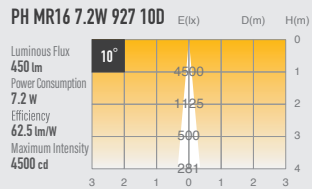

02 GLARELESS DOWN LIGHT ADJUSTABLE

SPECIFICATIONS

Model No.	UDL-Mi75AG (Lamp and transformer are not include)
Weight	0.22kg
Body Materials	Aluminum extrusion Powder coating painted

OPTICAL DATA

PRODUCT TYPE	VOLTAGE	WATTAGE	BASE	LUMEN	BEAM ANGLE	CCT	INTENSITY (Cd)	LIFETIME (Hrs)	CRI	DIMMABLE
Philips MAS LED MR16 ExpertColor 7.2-50W 927 10D	12	7.2	GU5.3	450	10	2700K	4500	40,000	97	YES
Philips MAS LED MR16 ExpertColor 7.2-50W 927 24D	12	7.2	GU5.3	450	24	2700K	2200	40,000	97	YES
Philips MAS LED MR16 ExpertColor 7.2-50W 927 36D	12	7.2	GU5.3	450	36	2700K	1350	40,000	97	YES
SORAA SM16-07-10D-927-03 (-S3)	12	7.5	GU5.3	390	10	2700K	5710	30,000	95	YES
SORAA SM16-07-25D-927-03 (-S3)	12	7.5	GU5.3	410	25	2700K	2260	30,000	95	YES