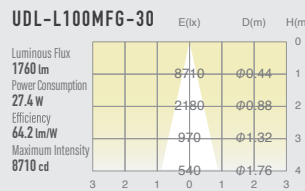

## SPECIFICATIONS

Power consumption	27.4W	CRI	Ra ≥ 80 Ra ≥ 90 Ra ≥ 97
Weight	0.62kg		
Body Materials	Die-cast aluminum Aluminum extrusion Powder coating painted	Kelvin	2700 <span style="color: orange;">■</span> 3000 <span style="color: yellow;">■</span>
Reflector Materials	Polycarbonate		

## OPTICAL DATA Ra ≥ 90