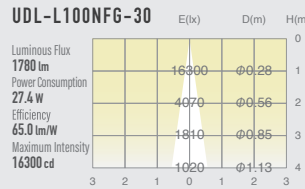

## SPECIFICATIONS

Power consumption	27.4W	CRI	Ra ≥ 80 Ra ≥ 90 Ra ≥ 97
Weight	0.62kg		
Body Materials	Die-cast aluminum Aluminum extrusion Powder coating painted	Kelvin	2700 <span style="color: orange;">■</span> 3000 <span style="color: yellow;">■</span>
Reflector Materials	Polycarbonate		

## OPTICAL DATA Ra ≥ 90