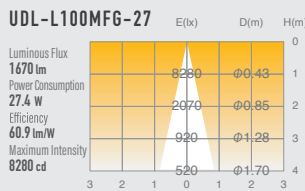

## SPECIFICATIONS

Power consumption	27.4W	CRI	Ra ≥ 80 Ra ≥ 90 Ra ≥ 97
Weight	0.62kg		
Body Materials	Die-cast aluminum Aluminum extrusion Powder coating painted	Kelvin	2700 <span style="color: orange;">■</span> 3000 <span style="color: yellow;">■</span>
Reflector Materials	Polycarbonate		

## OPTICAL DATA Ra ≥ 90