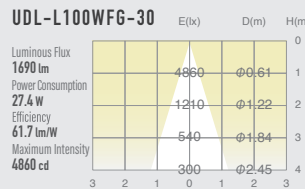

## SPECIFICATIONS

Power consumption	27.4W	CRI	Ra ≥ 80 Ra ≥ 90 Ra ≥ 97
Weight	0.62kg		
Body Materials	Die-cast aluminum Aluminum extrusion Powder coating painted	Kelvin	2700 <span style="color: orange;">■</span> 3000 <span style="color: yellow;">■</span>
Reflector Materials	Polycarbonate		

## OPTICAL DATA Ra ≥ 90