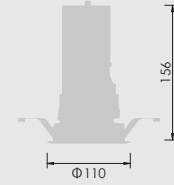

## SPECIFICATIONS

Power consumption	27.4W	CRI	Ra ≥ 80 Ra ≥ 90 Ra ≥ 97
Weight	0.62kg		
Body Materials	Die-cast aluminum Aluminum extrusion Powder coating painted	Kelvin	2700 <span style="color: orange;">■</span> 3000 <span style="color: yellow;">■</span>
Reflector Materials	Polycarbonate		