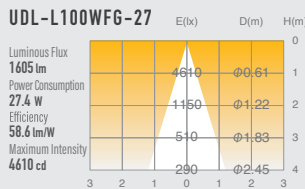

## SPECIFICATIONS

Power consumption	27.4W	CRI	Ra ≥ 80 Ra ≥ 90 Ra ≥ 97
Weight	0.62kg		
Body Materials	Die-cast aluminum Aluminum extrusion Powder coating painted	Kelvin	2700 <span style="color: orange;">■</span> 3000 <span style="color: yellow;">■</span>
Reflector Materials	Polycarbonate		

## OPTICAL DATA Ra ≥ 90