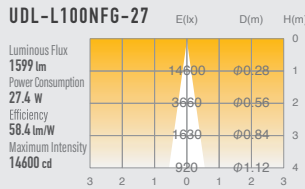

## SPECIFICATIONS

Power consumption	27.4W	CRI	Ra ≥ 80 Ra ≥ 90 Ra ≥ 97
Weight	0.62kg		
Body Materials	Die-cast aluminum Aluminum extrusion Powder coating painted	Kelvin	2700 <span style="color: orange;">■</span> 3000 <span style="color: yellow;">■</span>
Reflector Materials	Polycarbonate		

## OPTICAL DATA Ra ≥ 90