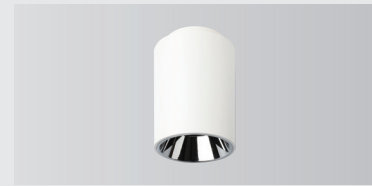

02 GLARELESS DOWN LIGHT SURFACE MOUNT

SUMI
Mini
retrofit

SUMI
S
around
18w

SUMI
M
around
15w

SUMI
MM
around
20w

SUMI
L
around
27w

SUMI
Mega
around
35w

SPECIFICATIONS

Power consumption	23.4W	CRI	Ra ≥ 80
Weight	1.59kg		
Body Materials	Aluminum extrusion Powder coating painted	Kelvin	3000 ■ 4000 ■
Reflector Materials	Aluminum		

OPTICAL DATA Ra ≥ 80

POWER SUPPLY / DIMMER SWITCH