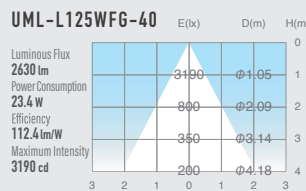

02 GLARELESS DOWN LIGHT SURFACE MOUNT

SUMI
Mini
retrofit

SUMI
S
around
18w

SUMI
M
around
15w

SUMI
MM
around
20w

SUMI
L
around
27w

SUMI
Mega
around
35w

SPECIFICATIONS

Power consumption	23.4W	CRI	Ra ≥ 80
Weight	1.59kg		
Body Materials	Aluminum extrusion Powder coating painted	Kelvin	3000 ■ 4000 ■
Reflector Materials	Aluminum		

OPTICAL DATA Ra ≥ 80

POWER SUPPLY / DIMMER SWITCH