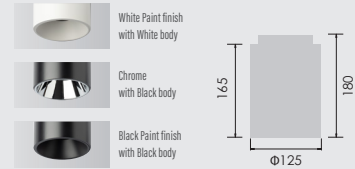

02 GLARELESS DOWN LIGHT SURFACE MOUNT

SUMI
Mini
retrofit

SUMI
S
around
18w

SUMI
M
around
15w

SUMI
MM
around
20w

SUMI
L
around
27w

SUMI
Mega
around
35w

SPECIFICATIONS

Power consumption	23.4W	CRI	Ra ≥ 80
Weight	1.59kg		
Body Materials	Aluminum extrusion Powder coating painted	Kelvin	3000 ■ 4000 ■
Reflector Materials	Aluminum		

OPTICAL DATA Ra ≥ 80

POWER SUPPLY / DIMMER SWITCH