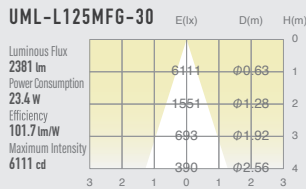

02 GLARELESS DOWN LIGHT SURFACE MOUNT

SUMI
Mini
retrofit

SUMI
S
around
18w

SUMI
M
around
15w

SUMI
MM
around
20w

SUMI
L
around
27w

SUMI
Mega
around
35w

SPECIFICATIONS

Power consumption	23.4W	CRI	Ra ≥ 80
Weight	1.59kg		
Body Materials	Aluminum extrusion Powder coating painted	Kelvin	3000 ■ 4000 ■
Reflector Materials	Aluminum		

OPTICAL DATA Ra ≥ 80

POWER SUPPLY / DIMMER SWITCH