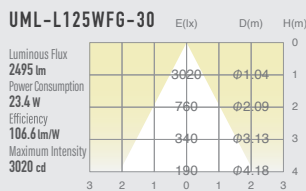

02 GLARELESS DOWN LIGHT SURFACE MOUNT

SUMI
Mini
retrofit

SUMI
S
around
18w

SUMI
M
around
15w

SUMI
MM
around
20w

SUMI
L
around
27w

SUMI
Mega
around
35w

SPECIFICATIONS

Power consumption	23.4W	CRI	Ra ≥ 80
Weight	1.59kg		
Body Materials	Aluminum extrusion Powder coating painted	Kelvin	3000 ■ 4000 ■
Reflector Materials	Aluminum		

OPTICAL DATA Ra ≥ 80

POWER SUPPLY / DIMMER SWITCH