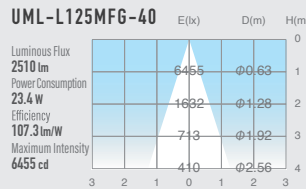

02 GLARELESS DOWN LIGHT SURFACE MOUNT

SUMI
Mini
retrofit

SUMI
S
around
18w

SUMI
M
around
15w

SUMI
MM
around
20w

SUMI
L
around
27w

SUMI
Mega
around
35w

SPECIFICATIONS

Power consumption	23.4W	CRI	Ra ≥ 80
Weight	1.59kg		
Body Materials	Aluminum extrusion Powder coating painted	Kelvin	3000 ■ 4000 ■
Reflector Materials	Aluminum		

OPTICAL DATA Ra ≥ 80

POWER SUPPLY / DIMMER SWITCH