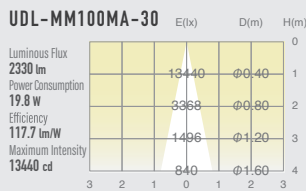

# 03 STANDARD DOWN LIGHT ADJUSTABLE

SUMI  
Mini  
round  
10w

SUMI  
S  
round  
10w

SUMI  
M  
round  
15w

SUMI  
MM  
round  
20w

SUMI  
L  
round  
27w

SUMI  
Mega  
round  
35w

## SPECIFICATIONS

Power consumption	19.8W	CRI	Ra ≥ 80 Ra ≥ 90
Weight	0.71kg		
Body Materials	Die-cast aluminum Aluminum extrusion Powder coating painted	Kelvin	3000 <span style="color: yellow;">■</span> 3500 <span style="color: gray;">■</span> 4000 <span style="color: blue;">■</span>
Reflector Materials	Polycarbonate		

## OPTICAL DATA Ra ≥ 80