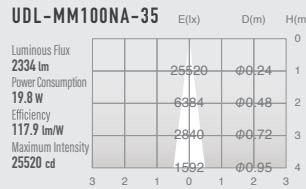

# 03 STANDARD DOWN LIGHT ADJUSTABLE

SUMI  
Mini  
round  
10w

SUMI  
S  
round  
10w

SUMI  
M  
round  
15w

SUMI  
MM  
round  
20w

SUMI  
L  
round  
27w

SUMI  
Mega  
round  
35w

## SPECIFICATIONS

Power consumption	19.8W	CRI	Ra ≥ 80 Ra ≥ 90
Weight	0.71kg		
Body Materials	Die-cast aluminum Aluminum extrusion Powder coating painted	Kelvin	3000 <span style="color: yellow;">■</span> 3500 <span style="color: gray;">■</span> 4000 <span style="color: blue;">■</span>
Reflector Materials	Polycarbonate		

## OPTICAL DATA Ra ≥ 80