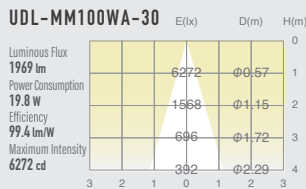

# 03 STANDARD DOWN LIGHT ADJUSTABLE

SUMI  
Mini  
round  
10w

SUMI  
S  
round  
10w

SUMI  
M  
round  
15w

SUMI  
MM  
round  
20w

SUMI  
L  
round  
27w

SUMI  
Mega  
round  
35w

## SPECIFICATIONS

Power consumption	19.8W	CRI	Ra ≥ 80 Ra ≥ 90
Weight	0.71kg		
Body Materials	Die-cast aluminum Aluminum extrusion Powder coating painted	Kelvin	3000 <span style="color: yellow;">■</span> 3500 <span style="color: gray;">■</span> 4000 <span style="color: blue;">■</span>
Reflector Materials	Polycarbonate		

## OPTICAL DATA Ra ≥ 80