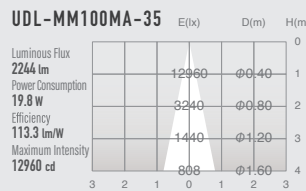

# 03 STANDARD DOWN LIGHT ADJUSTABLE

SUMI  
Mini  
round  
10w

SUMI  
S  
round  
10w

SUMI  
M  
round  
15w

SUMI  
MM  
round  
20w

SUMI  
L  
round  
27w

SUMI  
Mega  
round  
35w

## SPECIFICATIONS

Power consumption	19.8W	CRI	Ra ≥ 80 Ra ≥ 90
Weight	0.71kg		
Body Materials	Die-cast aluminum Aluminum extrusion Powder coating painted	Kelvin	3000 <span style="color: yellow;">■</span> 3500 <span style="color: gray;">■</span> 4000 <span style="color: blue;">■</span>
Reflector Materials	Polycarbonate		

## OPTICAL DATA Ra ≥ 80