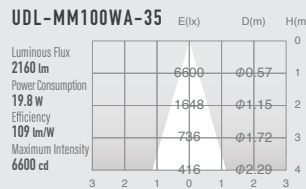

# 03 STANDARD DOWN LIGHT ADJUSTABLE

SUMI  
Mini  
round  
10w

SUMI  
S  
round  
10w

SUMI  
M  
round  
15w

SUMI  
MM  
round  
20w

SUMI  
L  
round  
27w

SUMI  
Mega  
round  
35w

## SPECIFICATIONS

Power consumption	19.8W	CRI	Ra ≥ 80 Ra ≥ 90
Weight	0.71kg		
Body Materials	Die-cast aluminum Aluminum extrusion Powder coating painted	Kelvin	3000 <span style="color: yellow;">■</span> 3500 <span style="color: gray;">■</span> 4000 <span style="color: blue;">■</span>
Reflector Materials	Polycarbonate		

## OPTICAL DATA Ra ≥ 80