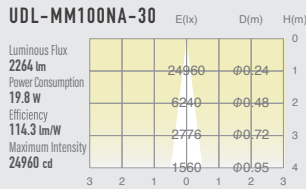

# 03 STANDARD DOWN LIGHT ADJUSTABLE

SUMI  
Mini  
round  
10w

SUMI  
S  
round  
10w

SUMI  
M  
round  
15w

SUMI  
MM  
round  
20w

SUMI  
L  
round  
27w

SUMI  
Mega  
round  
35w

## SPECIFICATIONS

Power consumption	19.8W	CRI	Ra ≥ 80 Ra ≥ 90
Weight	0.71kg		
Body Materials	Die-cast aluminum Aluminum extrusion Powder coating painted	Kelvin	3000 <span style="color: yellow;">■</span> 3500 <span style="color: gray;">■</span> 4000 <span style="color: blue;">■</span>
Reflector Materials	Polycarbonate		

## OPTICAL DATA Ra ≥ 80