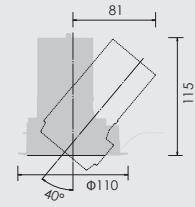

# 03 STANDARD DOWN LIGHT ADJUSTABLE

SUMI  
Mini  
round  
10w

SUMI  
S  
round  
10w

SUMI  
M  
round  
15w

SUMI  
MM  
round  
20w

SUMI  
L  
round  
27w

SUMI  
Mega  
round  
35w

## SPECIFICATIONS

Power consumption	19.8W	CRI	Ra ≥ 80 Ra ≥ 90
Weight	0.71kg		
Body Materials	Die-cast aluminum Aluminum extrusion Powder coating painted	Kelvin	3000 <span style="color: yellow;">■</span> 3500 <span style="color: gray;">■</span> 4000 <span style="color: blue;">■</span>
Reflector Materials	Polycarbonate		