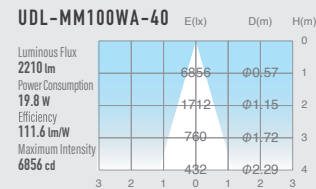

# 03 STANDARD DOWN LIGHT ADJUSTABLE

SUMI  
Mini  
round  
10w

SUMI  
S  
round  
10w

SUMI  
M  
round  
15w

SUMI  
MM  
round  
20w

SUMI  
L  
round  
27w

SUMI  
Mega  
round  
35w

## SPECIFICATIONS

Power consumption	19.8W	CRI	Ra ≥ 80 Ra ≥ 90
Weight	0.71kg		
Body Materials	Die-cast aluminum Aluminum extrusion Powder coating painted	Kelvin	3000 <span style="color: yellow;">■</span> 3500 <span style="color: gray;">■</span> 4000 <span style="color: blue;">■</span>
Reflector Materials	Polycarbonate		

## OPTICAL DATA Ra ≥ 80