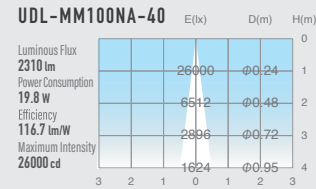

# 03 STANDARD DOWN LIGHT ADJUSTABLE

SUMI  
Mini  
round  
10w

SUMI  
S  
round  
10w

SUMI  
M  
round  
15w

SUMI  
MM  
round  
20w

SUMI  
L  
round  
27w

SUMI  
Mega  
round  
35w

## SPECIFICATIONS

Power consumption	19.8W	CRI	Ra ≥ 80 Ra ≥ 90
Weight	0.71kg		
Body Materials	Die-cast aluminum Aluminum extrusion Powder coating painted	Kelvin	3000 <span style="color: yellow;">■</span> 3500 <span style="color: gray;">■</span> 4000 <span style="color: blue;">■</span>
Reflector Materials	Polycarbonate		

## OPTICAL DATA Ra ≥ 80