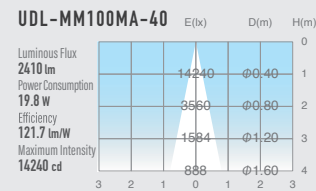

# 03 STANDARD DOWN LIGHT ADJUSTABLE

SUMI  
Mini  
round  
10w

SUMI  
S  
round  
10w

SUMI  
M  
round  
15w

SUMI  
MM  
round  
20w

SUMI  
L  
round  
27w

SUMI  
Mega  
round  
35w

## SPECIFICATIONS

Power consumption	19.8W	CRI	Ra ≥ 80 Ra ≥ 90
Weight	0.71kg		
Body Materials	Die-cast aluminum Aluminum extrusion Powder coating painted	Kelvin	3000 <span style="color: yellow;">■</span> 3500 <span style="color: gray;">■</span> 4000 <span style="color: blue;">■</span>
Reflector Materials	Polycarbonate		

## OPTICAL DATA Ra ≥ 80