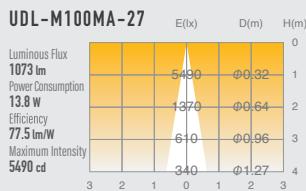

## SPECIFICATIONS

Power consumption	13.4W / 13.8W / 14.3W	CRI	Ra ≥ 80 Ra ≥ 90
Weight	0.42kg		
Body Materials	Die-cast aluminum Aluminum extrusion Powder coating painted	Kelvin	2700 <span style="color: orange;">■</span> 3000 <span style="color: yellow;">■</span> 3500 <span style="color: gray;">■</span>
Reflector Materials	Polycarbonate		

## OPTICAL DATA Ra ≥ 90

Narrow

Medium

Wide