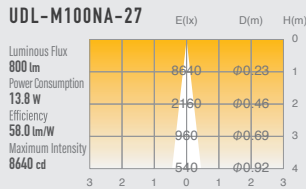

# 03 STANDARD DOWN LIGHT ADJUSTABLE

SUMI  
Mini  
retrofit

SUMI  
S  
around  
10w

SUMI  
M  
around  
15w

SUMI  
MM  
around  
20w

SUMI  
L  
around  
27w

SUMI  
Mega  
around  
35w

## SPECIFICATIONS

Power consumption	13.4W / 13.8W / 14.3W	CRI	Ra ≥ 80 Ra ≥ 90
Weight	0.42kg		
Body Materials	Die-cast aluminum Aluminum extrusion Powder coating painted	Kelvin	2700 <span style="color: orange;">■</span> 3000 <span style="color: yellow;">■</span> 3500 <span style="color: gray;">■</span>
Reflector Materials	Polycarbonate		

## OPTICAL DATA Ra ≥ 90

Narrow

Medium

Wide