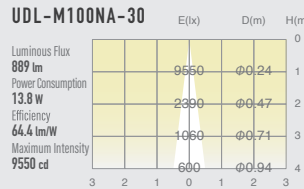

# 03 STANDARD DOWN LIGHT ADJUSTABLE

SUMI  
Mini  
retrofit

SUMI  
S  
around  
10w

SUMI  
M  
around  
15w

SUMI  
MM  
around  
20w

SUMI  
L  
around  
27w

SUMI  
Mega  
around  
35w

## SPECIFICATIONS

Power consumption	13.4W / 13.8W / 14.3W	CRI	Ra ≥ 80 Ra ≥ 90
Weight	0.42kg		
Body Materials	Die-cast aluminum Aluminum extrusion Powder coating painted	Kelvin	2700 <span style="color: orange;">■</span> 3000 <span style="color: yellow;">■</span> 3500 <span style="color: gray;">■</span>
Reflector Materials	Polycarbonate		

## OPTICAL DATA Ra ≥ 90

Narrow

Medium

Wide