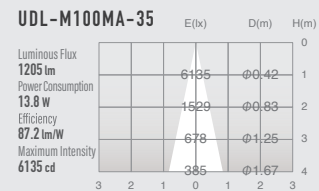

## SPECIFICATIONS

Power consumption	13.4W / 13.8W / 14.3W	CRI	Ra ≥ 80 Ra ≥ 90
Weight	0.42kg		
Body Materials	Die-cast aluminum Aluminum extrusion Powder coating painted	Kelvin	2700 <span style="color: orange;">■</span> 3000 <span style="color: yellow;">■</span> 3500 <span style="color: gray;">■</span>
Reflector Materials	Polycarbonate		

## OPTICAL DATA Ra ≥ 90

Narrow

Medium

Wide