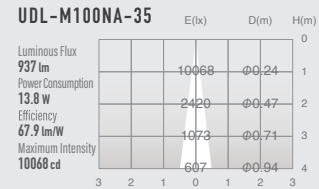

# 03 STANDARD DOWN LIGHT ADJUSTABLE

SUMI  
Mini  
retrofit

SUMI  
S  
around  
10w

SUMI  
M  
around  
15w

SUMI  
MM  
around  
20w

SUMI  
L  
around  
27w

SUMI  
Mega  
around  
35w

## SPECIFICATIONS

Power consumption	13.4W / 13.8W / 14.3W	CRI	Ra ≥ 80 Ra ≥ 90
Weight	0.42kg		
Body Materials	Die-cast aluminum Aluminum extrusion Powder coating painted	Kelvin	2700 <span style="color: orange;">■</span> 3000 <span style="color: yellow;">■</span> 3500 <span style="color: gray;">■</span>
Reflector Materials	Polycarbonate		

## OPTICAL DATA Ra ≥ 90

Narrow

Medium

Wide