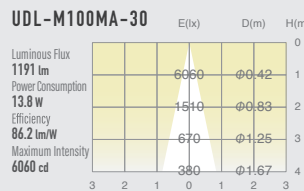

## SPECIFICATIONS

Power consumption	13.4W / 13.8W / 14.3W	CRI	Ra ≥ 80 Ra ≥ 90
Weight	0.42kg		
Body Materials	Die-cast aluminum Aluminum extrusion Powder coating painted	Kelvin	2700 <span style="color: orange;">■</span> 3000 <span style="color: yellow;">■</span> 3500 <span style="color: gray;">■</span>
Reflector Materials	Polycarbonate		

## OPTICAL DATA Ra ≥ 90

Narrow

Medium

Wide