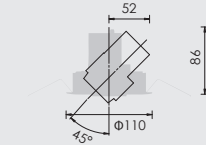

OPTICAL DATA Ra ≥ 90