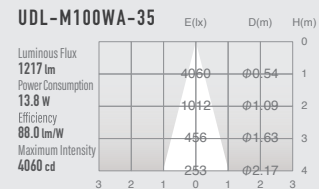

## SPECIFICATIONS

Power consumption	13.4W / 13.8W / 14.3W	CRI	Ra ≥ 80 Ra ≥ 90
Weight	0.42kg		
Body Materials	Die-cast aluminum Aluminum extrusion Powder coating painted	Kelvin	2700 <span style="color: orange;">■</span> 3000 <span style="color: yellow;">■</span> 3500 <span style="color: gray;">■</span>
Reflector Materials	Polycarbonate		

## OPTICAL DATA Ra ≥ 90

Narrow

Medium

Wide