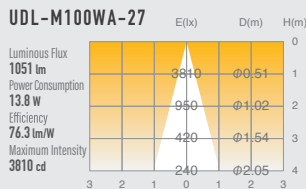

## SPECIFICATIONS

Power consumption	13.4W / 13.8W / 14.3W	CRI	Ra ≥ 80 Ra ≥ 90
Weight	0.42kg		
Body Materials	Die-cast aluminum Aluminum extrusion Powder coating painted	Kelvin	2700 <span style="color: orange;">■</span> 3000 <span style="color: yellow;">■</span> 3500 <span style="color: gray;">■</span>
Reflector Materials	Polycarbonate		

## OPTICAL DATA Ra ≥ 90

Narrow

Medium

Wide