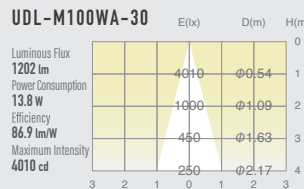

## SPECIFICATIONS

Power consumption	13.4W / 13.8W / 14.3W	CRI	Ra ≥ 80 Ra ≥ 90
Weight	0.42kg		
Body Materials	Die-cast aluminum Aluminum extrusion Powder coating painted	Kelvin	2700 <span style="color: orange;">■</span> 3000 <span style="color: yellow;">■</span> 3500 <span style="color: gray;">■</span>
Reflector Materials	Polycarbonate		

## OPTICAL DATA Ra ≥ 90

Narrow

Medium

Wide