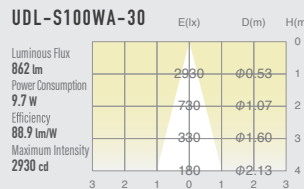

## SPECIFICATIONS

Power consumption	9.7W	CRI	Ra ≥ 80 Ra ≥ 90
Weight	0.42kg		
Body Materials	Die-cast aluminum Aluminum extrusion Powder coating painted	Kelvin	2700 <span style="color: orange;">■</span> 3000 <span style="color: yellow;">■</span> 3500 <span style="color: gray;">■</span>
Reflector Materials	Polycarbonate		

## OPTICAL DATA Ra ≥ 90

Narrow

Medium

Wide