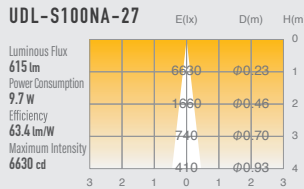

# 03 STANDARD DOWN LIGHT ADJUSTABLE

SUMI  
Mini  
retrofit

SUMI  
S  
around  
10w

SUMI  
M  
around  
15w

SUMI  
MM  
around  
20w

SUMI  
L  
around  
27w

SUMI  
Mega  
around  
35w

## SPECIFICATIONS

Power consumption	9.7W	CRI	Ra ≥ 80 Ra ≥ 90
Weight	0.42kg		
Body Materials	Die-cast aluminum Aluminum extrusion Powder coating painted	Kelvin	2700 <span style="color: orange;">■</span> 3000 <span style="color: yellow;">■</span> 3500 <span style="color: gray;">■</span>
Reflector Materials	Polycarbonate		

## OPTICAL DATA Ra ≥ 90

Narrow

Medium

Wide