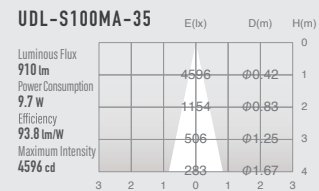

## SPECIFICATIONS

Power consumption	9.7W	CRI	Ra ≥ 80 Ra ≥ 90
Weight	0.42kg		
Body Materials	Die-cast aluminum Aluminum extrusion Powder coating painted	Kelvin	2700 <span style="color: orange;">■</span> 3000 <span style="color: yellow;">■</span> 3500 <span style="color: gray;">■</span>
Reflector Materials	Polycarbonate		

## OPTICAL DATA Ra ≥ 90

Narrow

Medium

Wide