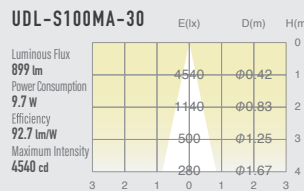

## SPECIFICATIONS

Power consumption	9.7W	CRI	Ra ≥ 80 Ra ≥ 90
Weight	0.42kg		
Body Materials	Die-cast aluminum Aluminum extrusion Powder coating painted	Kelvin	2700 <span style="color: orange;">■</span> 3000 <span style="color: yellow;">■</span> 3500 <span style="color: gray;">■</span>
Reflector Materials	Polycarbonate		

## OPTICAL DATA Ra ≥ 90

Narrow

Medium

Wide