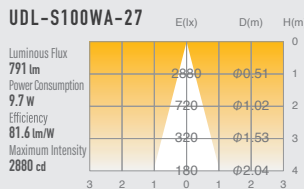

## SPECIFICATIONS

Power consumption	9.7W	CRI	Ra ≥ 80 Ra ≥ 90
Weight	0.42kg		
Body Materials	Die-cast aluminum Aluminum extrusion Powder coating painted	Kelvin	2700 <span style="color: orange;">■</span> 3000 <span style="color: yellow;">■</span> 3500 <span style="color: gray;">■</span>
Reflector Materials	Polycarbonate		

## OPTICAL DATA Ra ≥ 90

Narrow

Medium

Wide