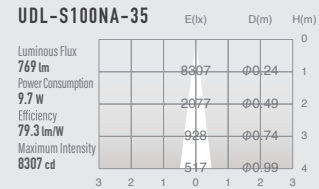

# 03 STANDARD DOWN LIGHT ADJUSTABLE

SUMI  
Mini  
retrofit

SUMI  
S  
around  
10w

SUMI  
M  
around  
15w

SUMI  
MM  
around  
20w

SUMI  
L  
around  
27w

SUMI  
Mega  
around  
35w

## SPECIFICATIONS

Power consumption	9.7W	CRI	Ra ≥ 80 Ra ≥ 90
Weight	0.42kg		
Body Materials	Die-cast aluminum Aluminum extrusion Powder coating painted	Kelvin	2700 <span style="color: orange;">■</span> 3000 <span style="color: yellow;">■</span> 3500 <span style="color: gray;">■</span>
Reflector Materials	Polycarbonate		

## OPTICAL DATA Ra ≥ 90

Narrow

Medium

Wide