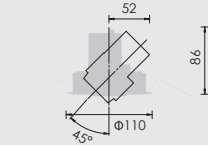

OPTICAL DATA Ra ≥ 90