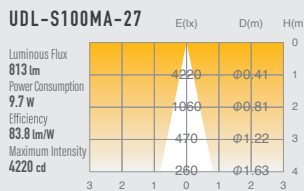

## SPECIFICATIONS

Power consumption	9.7W	CRI	Ra ≥ 80 Ra ≥ 90
Weight	0.42kg		
Body Materials	Die-cast aluminum Aluminum extrusion Powder coating painted	Kelvin	2700 <span style="color: orange;">■</span> 3000 <span style="color: yellow;">■</span> 3500 <span style="color: gray;">■</span>
Reflector Materials	Polycarbonate		

## OPTICAL DATA Ra ≥ 90

Narrow

Medium

Wide