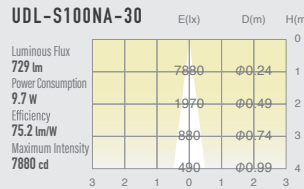

# 03 STANDARD DOWN LIGHT ADJUSTABLE

SUMI  
Mini  
retrofit

SUMI  
S  
around  
10w

SUMI  
M  
around  
15w

SUMI  
MM  
around  
20w

SUMI  
L  
around  
27w

SUMI  
Mega  
around  
35w

## SPECIFICATIONS

Power consumption	9.7W	CRI	Ra ≥ 80 Ra ≥ 90
Weight	0.42kg		
Body Materials	Die-cast aluminum Aluminum extrusion Powder coating painted	Kelvin	2700 <span style="color: orange;">■</span> 3000 <span style="color: yellow;">■</span> 3500 <span style="color: gray;">■</span>
Reflector Materials	Polycarbonate		

## OPTICAL DATA Ra ≥ 90

Narrow

Medium

Wide