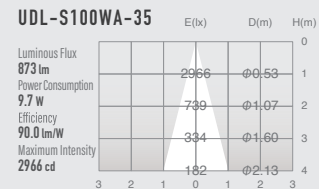

## SPECIFICATIONS

Power consumption	9.7W	CRI	Ra ≥ 80 Ra ≥ 90
Weight	0.42kg		
Body Materials	Die-cast aluminum Aluminum extrusion Powder coating painted	Kelvin	2700 <span style="color: orange;">■</span> 3000 <span style="color: yellow;">■</span> 3500 <span style="color: gray;">■</span>
Reflector Materials	Polycarbonate		

## OPTICAL DATA Ra ≥ 90

Narrow

Medium

Wide